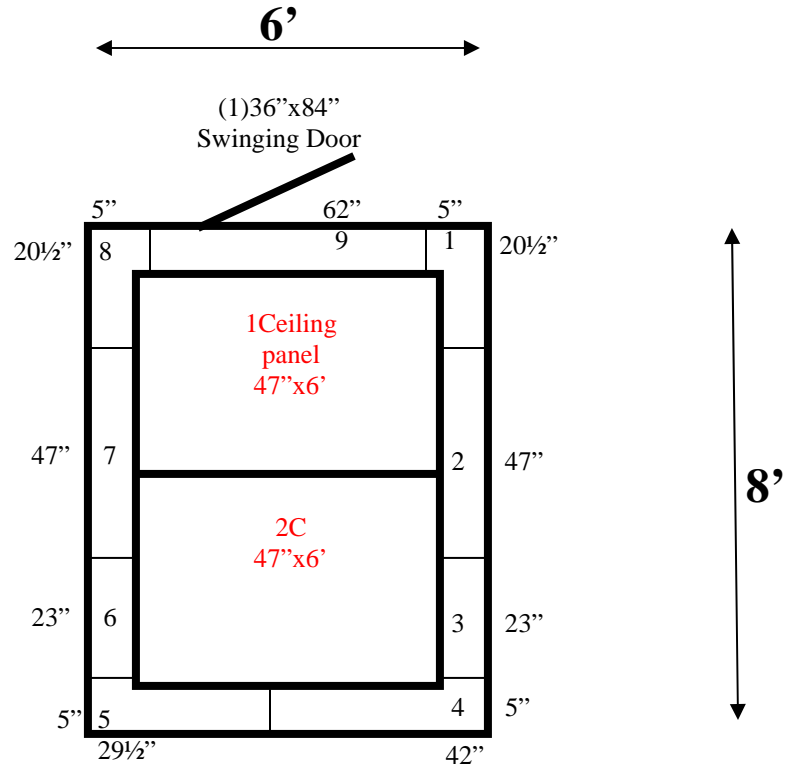

**6' x 8' x 9'11" H
Walk-In Cooler or Freezer
Wall & Ceiling Panels Diagram**

52-09
Blue

REFRIGERATION SUPERSTORE

World's Largest Inventory

New & Used Walk-In/ Drive-In Coolers/ Freezers/ Refrigeration Systems

1423 Planeview Drive, Oshkosh, WI 54904 Tel (920) 231-1711 Fax (920) 231-1701 www.barrinc.com

**6' x 8' x 9'11" H
Walk-In Cooler or Freezer**

**52-09
Blue**