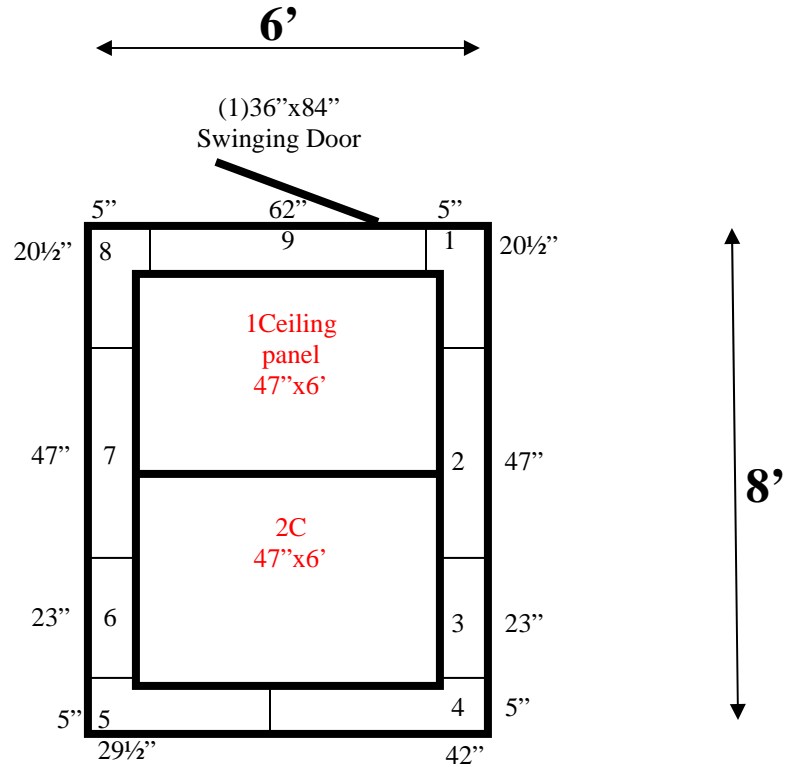

**6' x 8' x 9'11" H
Walk-In Cooler or Freezer
Wall & Ceiling Panels Diagram**

52-09
Purple

REFRIGERATION SUPERSTORE

World's Largest Inventory

New & Used Walk-In/ Drive-In Coolers/ Freezers/ Refrigeration Systems