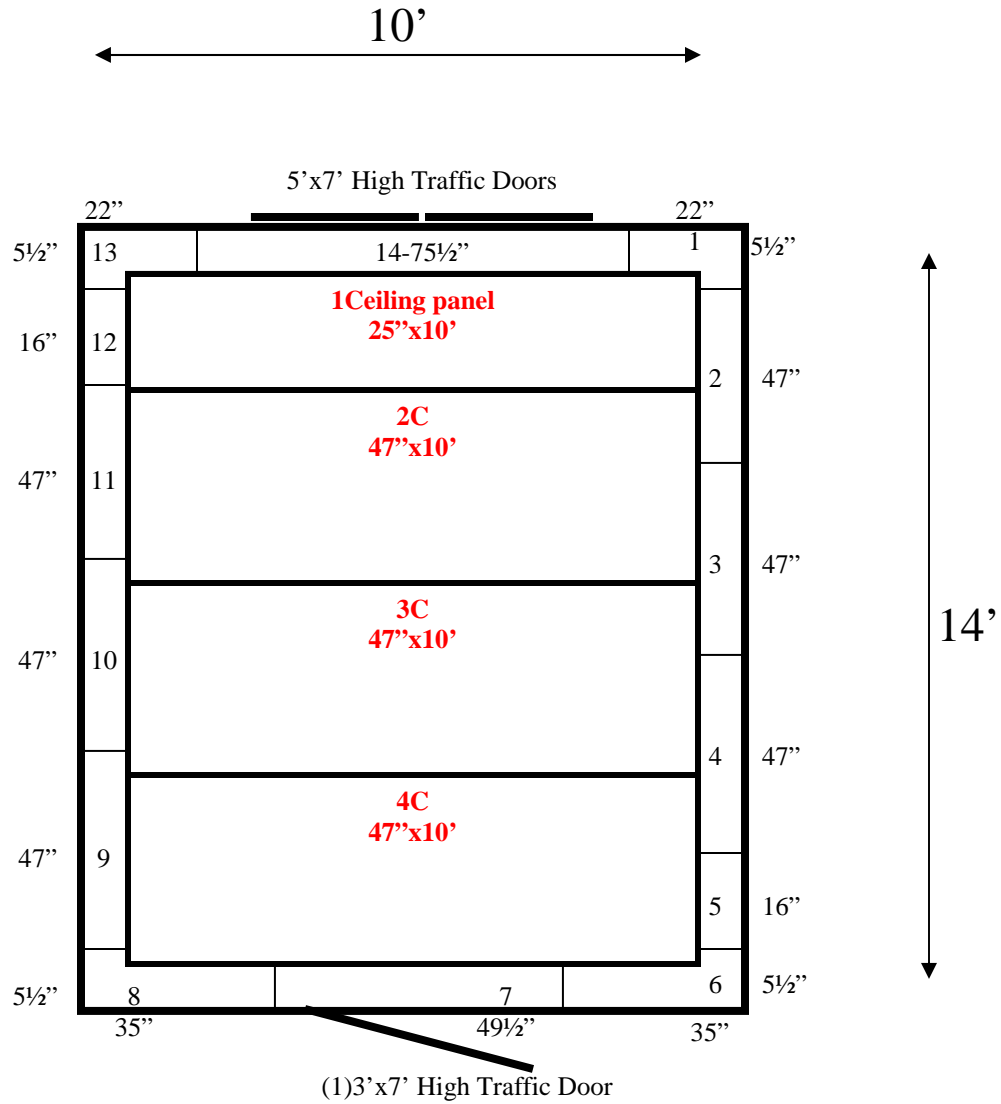

**10' x 14' x 9'11" H
Walk-In Cooler or Freezer
Wall & Ceiling Panels Diagram**

52-09
Hot Pink

REFRIGERATION SUPERSTORE

World's Largest Inventory

New & Used Walk-In/ Drive-In Coolers/ Freezers/ Refrigeration Systems