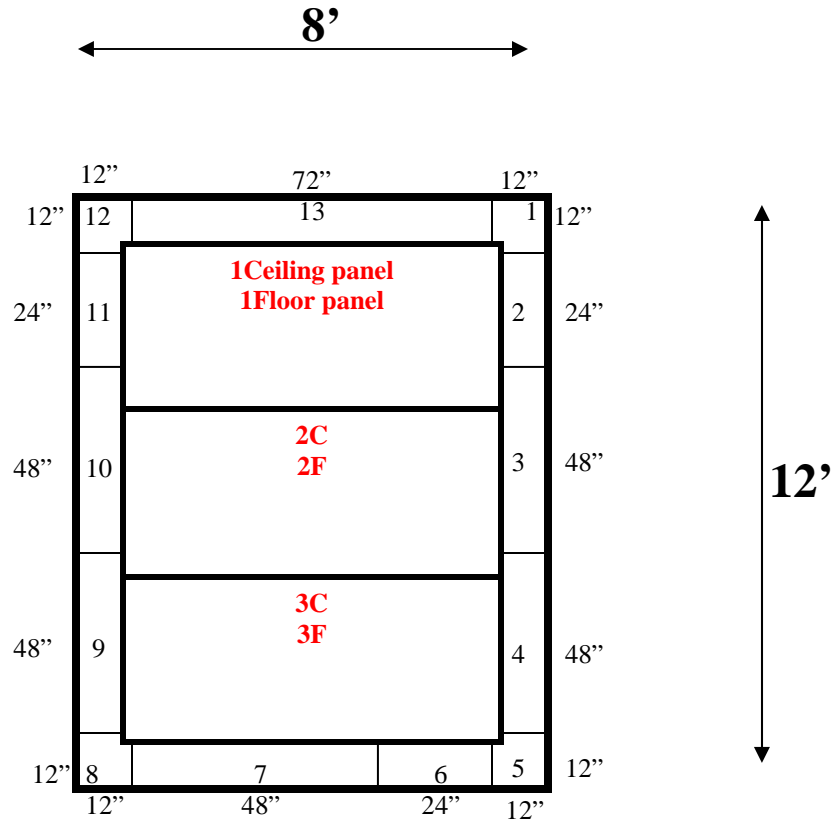

Interior ramp included.

**8' x 12' x 8'7" H
Walk-In Freezer with Floor
Wall, Ceiling and Floor Panels Diagram**

51-09
Red

REFRIGERATION SUPERSTORE

World's Largest Inventory

New & Used Walk-In/ Drive-In Coolers/ Freezers/ Refrigeration Systems

1423 Planeview Drive, Oshkosh, WI 54904 Tel (920) 231-1711 Fax (920) 231-1701 www.barrinc.com

**8' x 12' x 8'7" H
Walk-In Freezer with Floor**

51-09
Red