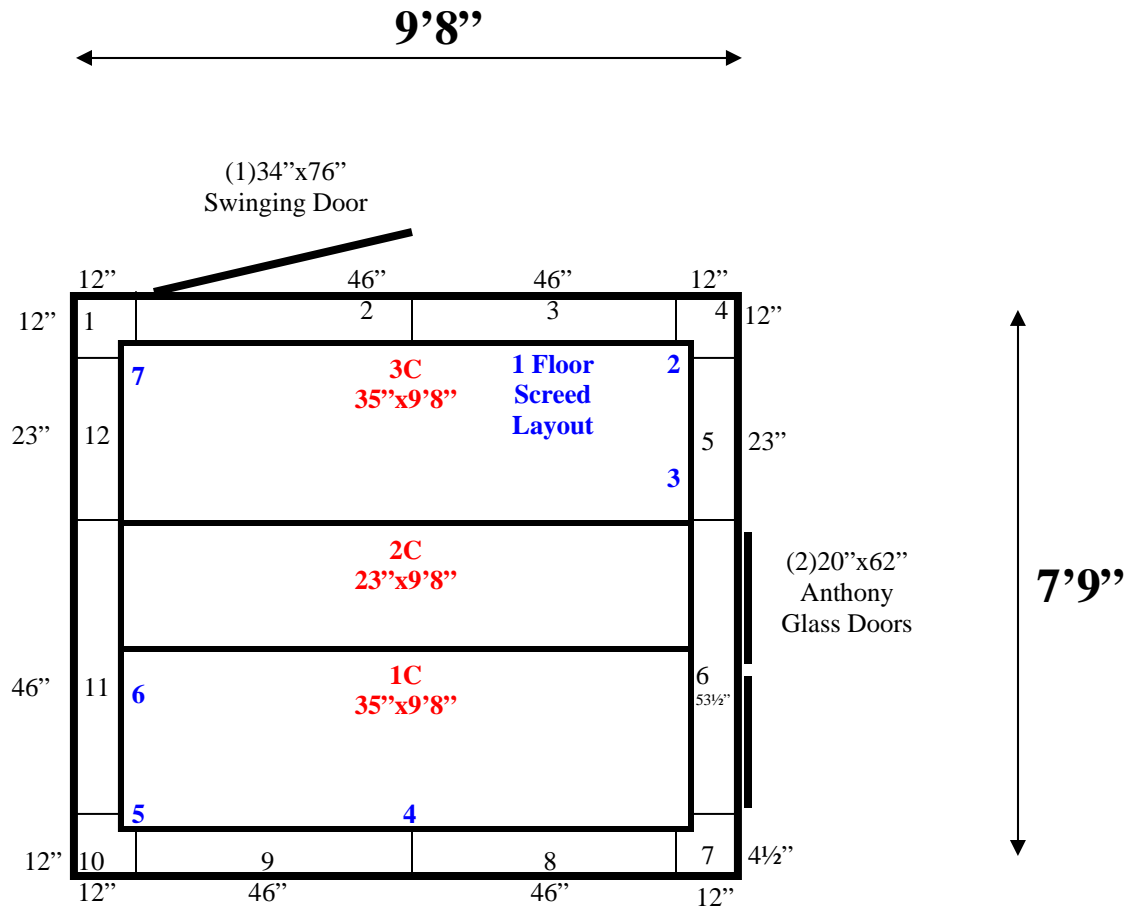

**7'9" x 9'8" x 8'6" H
Walk-In Glass Door Cooler
Wall & Ceiling Panels Diagram**

51-09
Green

REFRIGERATION SUPERSTORE

World's Largest Inventory

New & Used Walk-In/ Drive-In Coolers/ Freezers/ Refrigeration Systems

1423 Planeview Drive, Oshkosh, WI 54904 Tel (920) 231-1711 Fax (920) 231-1701 www.barrinc.com

**7'9" x 9'8" x 8'6" H
Walk-In Glass Door Cooler**

**51-09
Green**