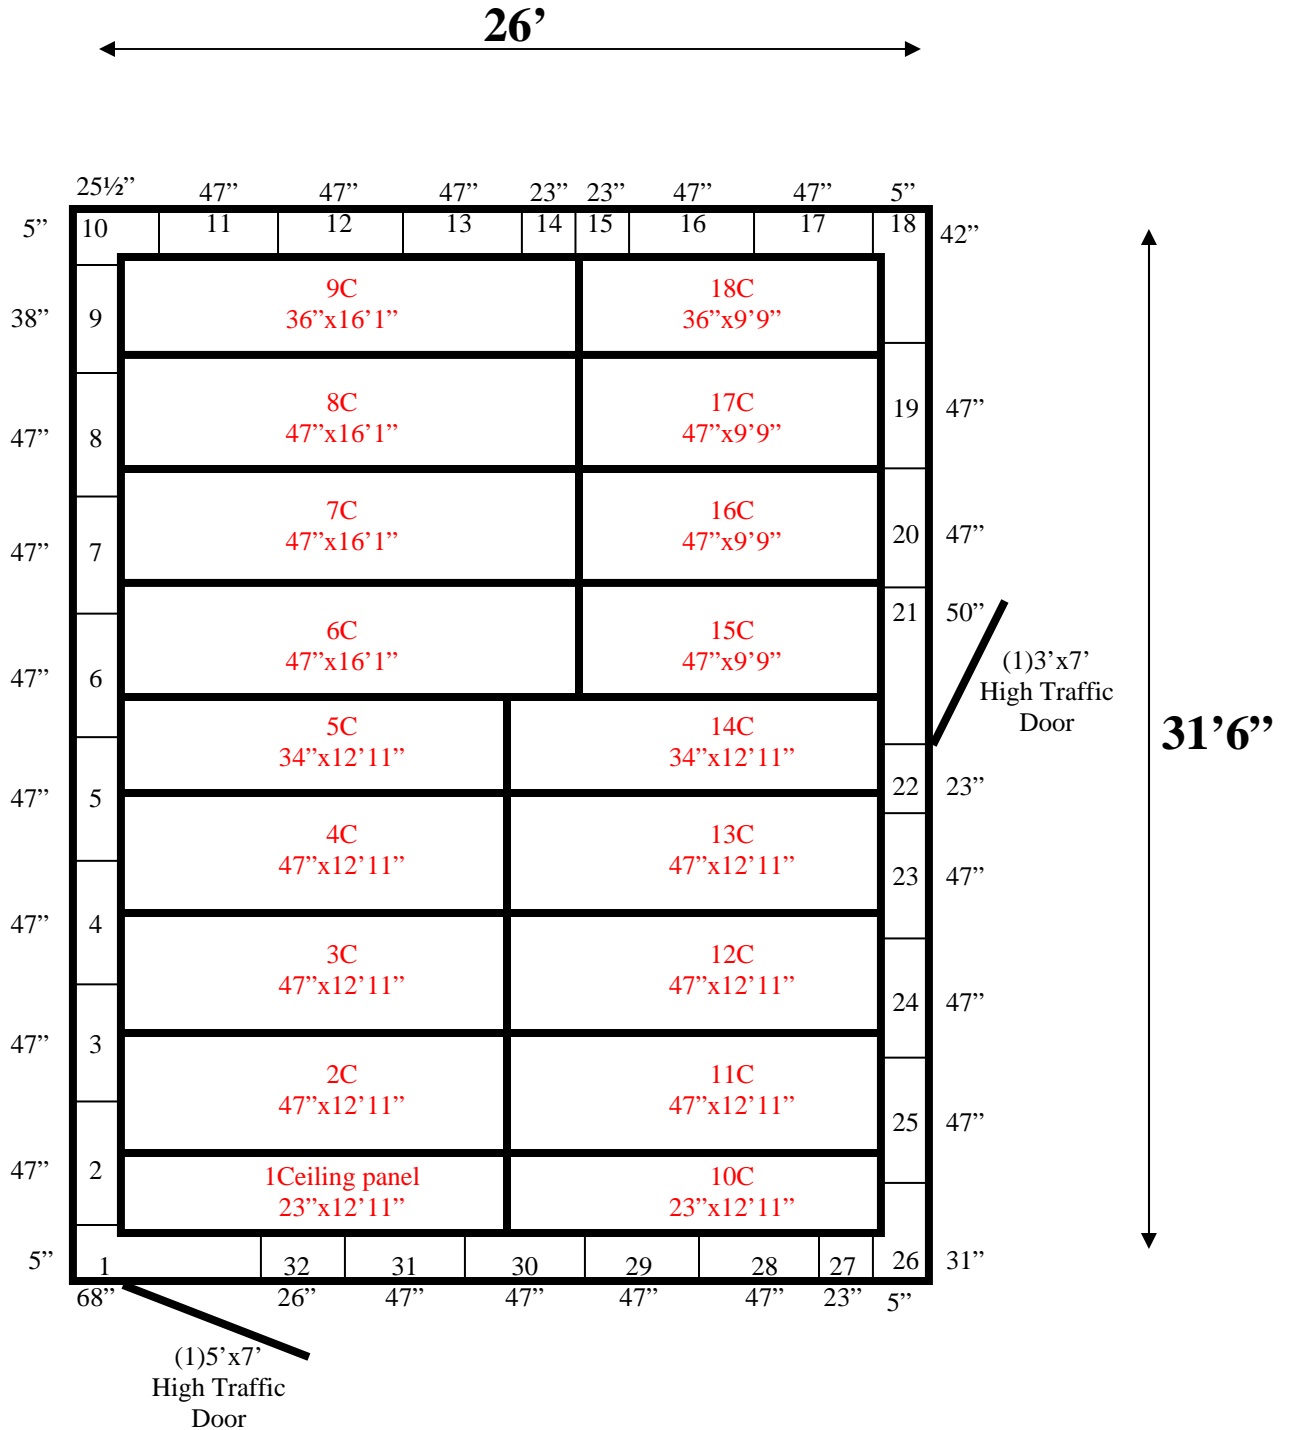

**26' x 31'6" x 9' H
Walk-In Cooler or Freezer
Wall & Ceiling Panels Diagram**

45-09
Grey

REFRIGERATION SUPERSTORE

World's Largest Inventory

New & Used Walk-In/ Drive-In Coolers/ Freezers/ Refrigeration Systems

1423 Planeview Drive, Oshkosh, WI 54904 Tel (920) 231-1711 Fax (920) 231-1701 www.barrinc.com

**26' x 31'6" x 9' H
Walk-In Cooler or Freezer**