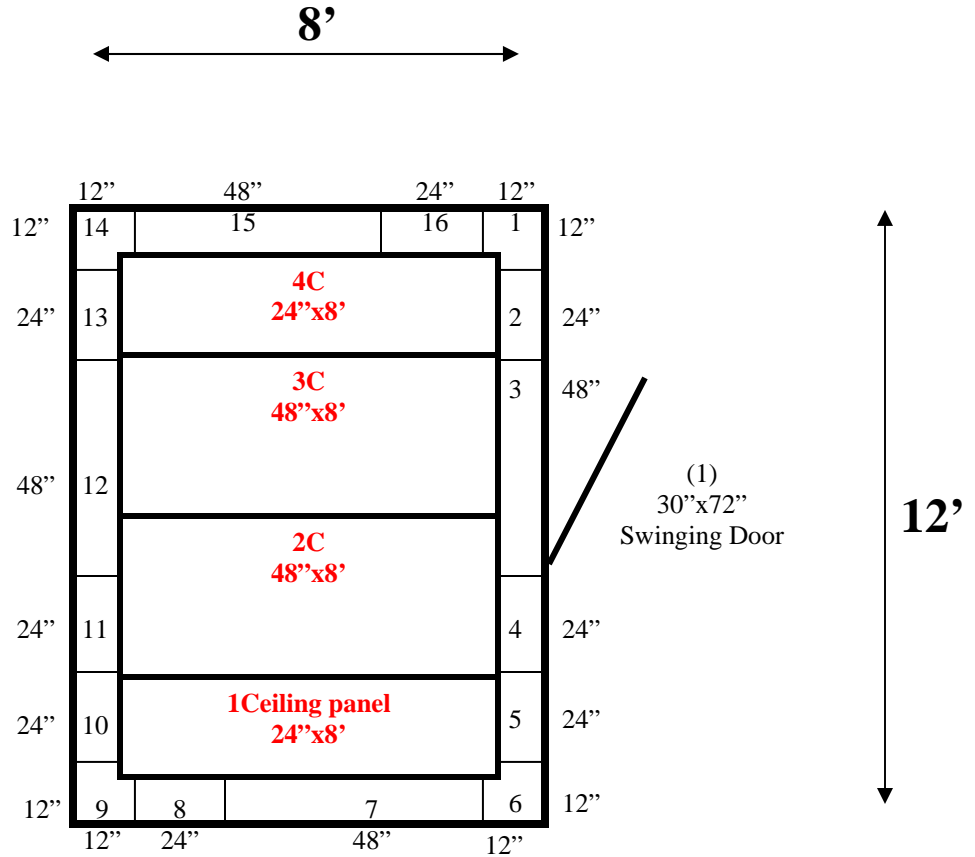

**8' x 12' x 7'2" H
Walk-In Cooler or Freezer
Wall & Ceiling Panels Diagram**

51-09
Brown

REFRIGERATION SUPERSTORE

World's Largest Inventory

New & Used Walk-In/ Drive-In Coolers/ Freezers/ Refrigeration Systems