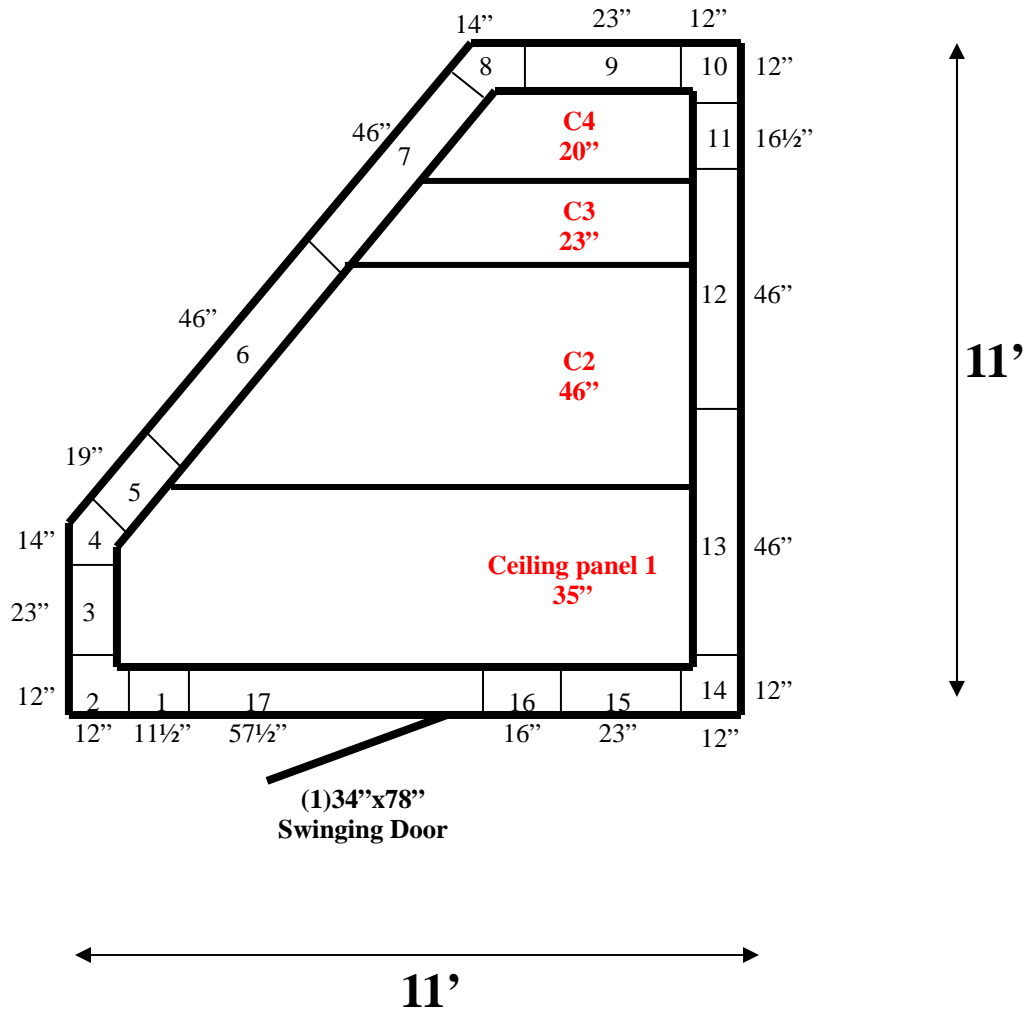

**11' x 11' x 8'2" H  
Walk-In Cooler or Freezer  
Wall & Ceiling Panels Diagram**

39-09  
Gray Orange

**REFRIGERATION SUPERSTORE**

*World's Largest Inventory*

*New & Used Walk-In/ Drive-In Coolers/ Freezers/ Refrigeration Systems*