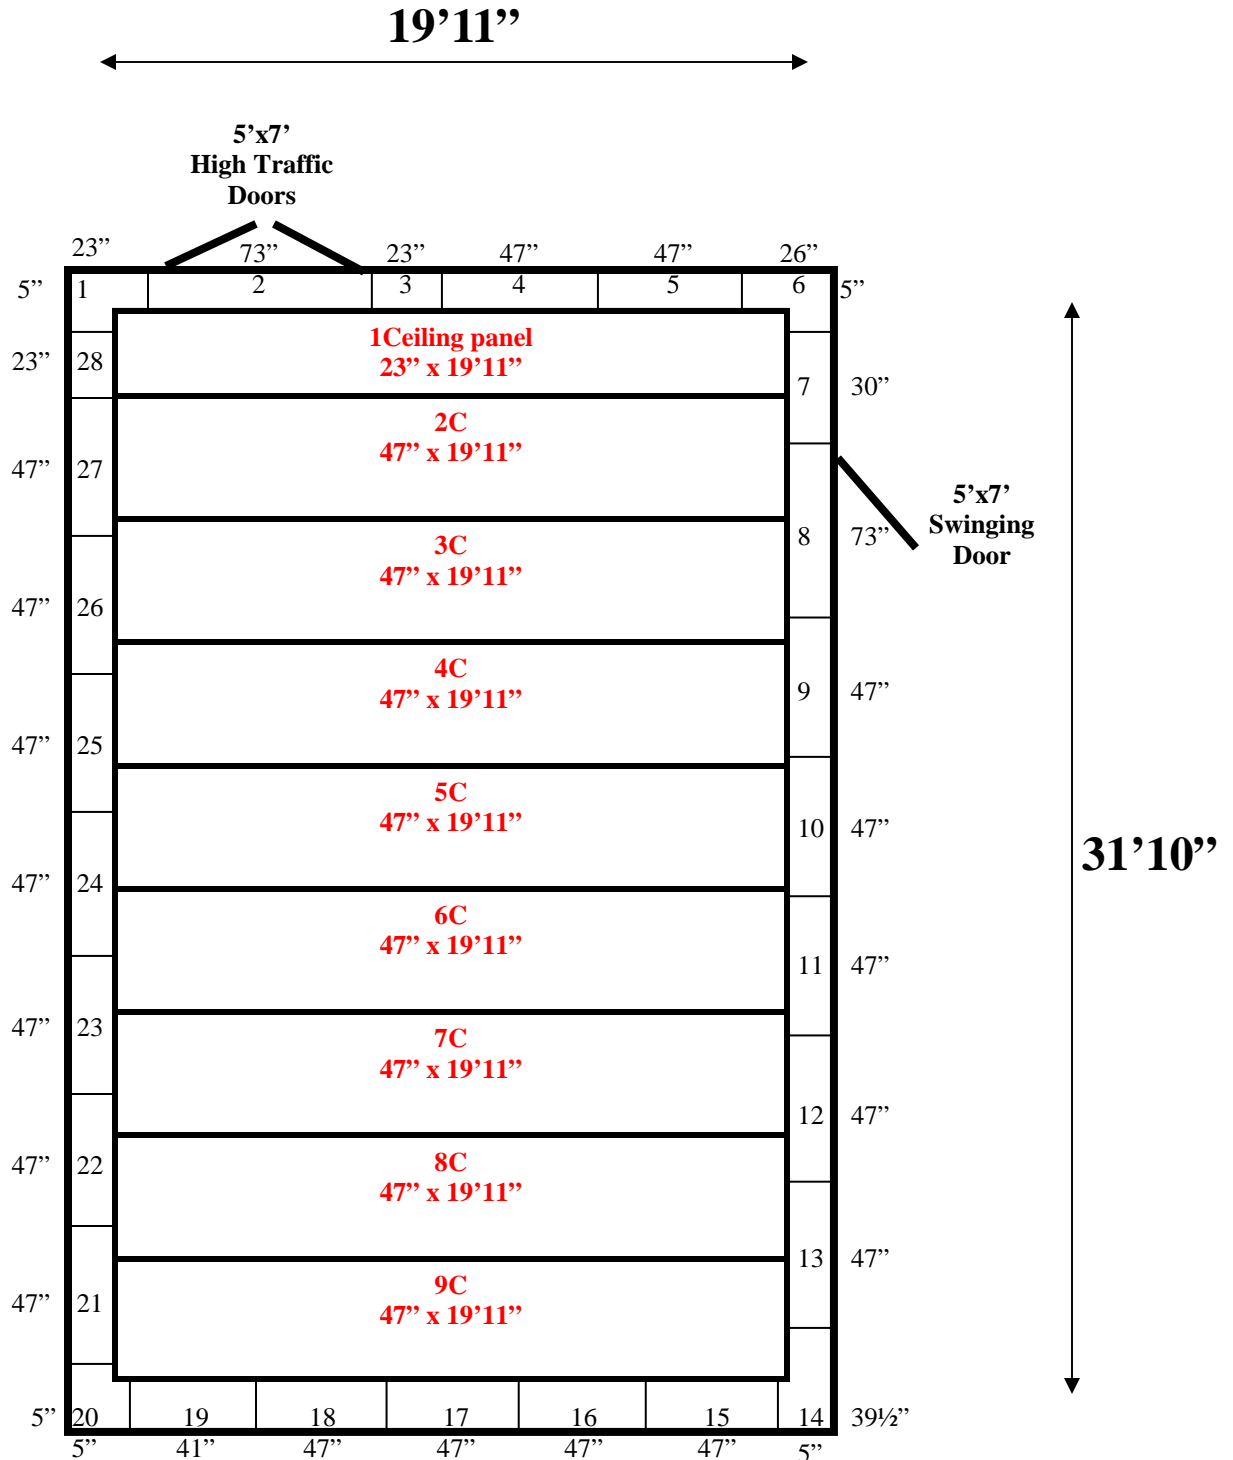

Ceiling Support: Metal clip on 1/2 of box with threaded rod.

19'11" x 31'10" x 9' H Walk-In Cooler or Freezer Wall & Ceiling Panels Diagram

45-09
Blue

REFRIGERATION SUPERSTORE

World's Largest Inventory

New & Used Walk-In/ Drive-In Coolers/ Freezers/ Refrigeration Systems