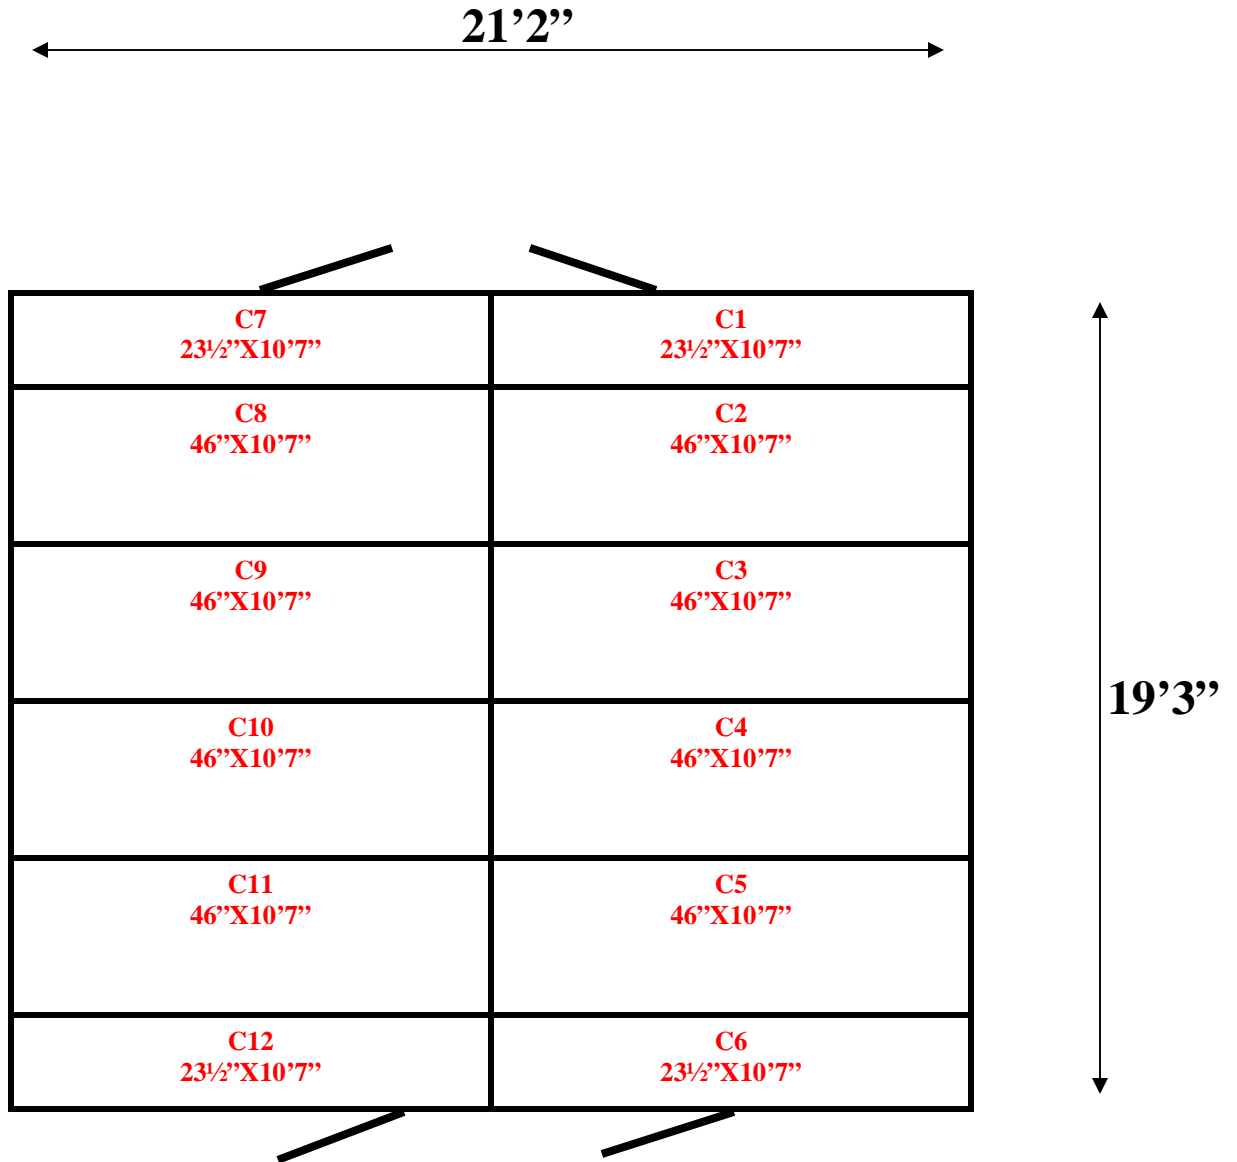

**19'3" x 21'2" x 8'2" H
Combination Walk-In Cooler/ Freezer
Wall Panels Diagram**

39-09
Black Blue

REFRIGERATION SUPERSTORE

World's Largest Inventory

New & Used Walk-In/ Drive-In Coolers/ Freezers/ Refrigeration Systems

1423 Planeview Drive, Oshkosh, WI 54904 Tel (920) 231-1711 Fax (920) 231-1701 www.barrinc.com

**19'3" x 21'2" x 8'2" H
Combination Walk-In Cooler/ Freezer
Ceiling Panels Diagram**

39-09
Black Blue

REFRIGERATION SUPERSTORE