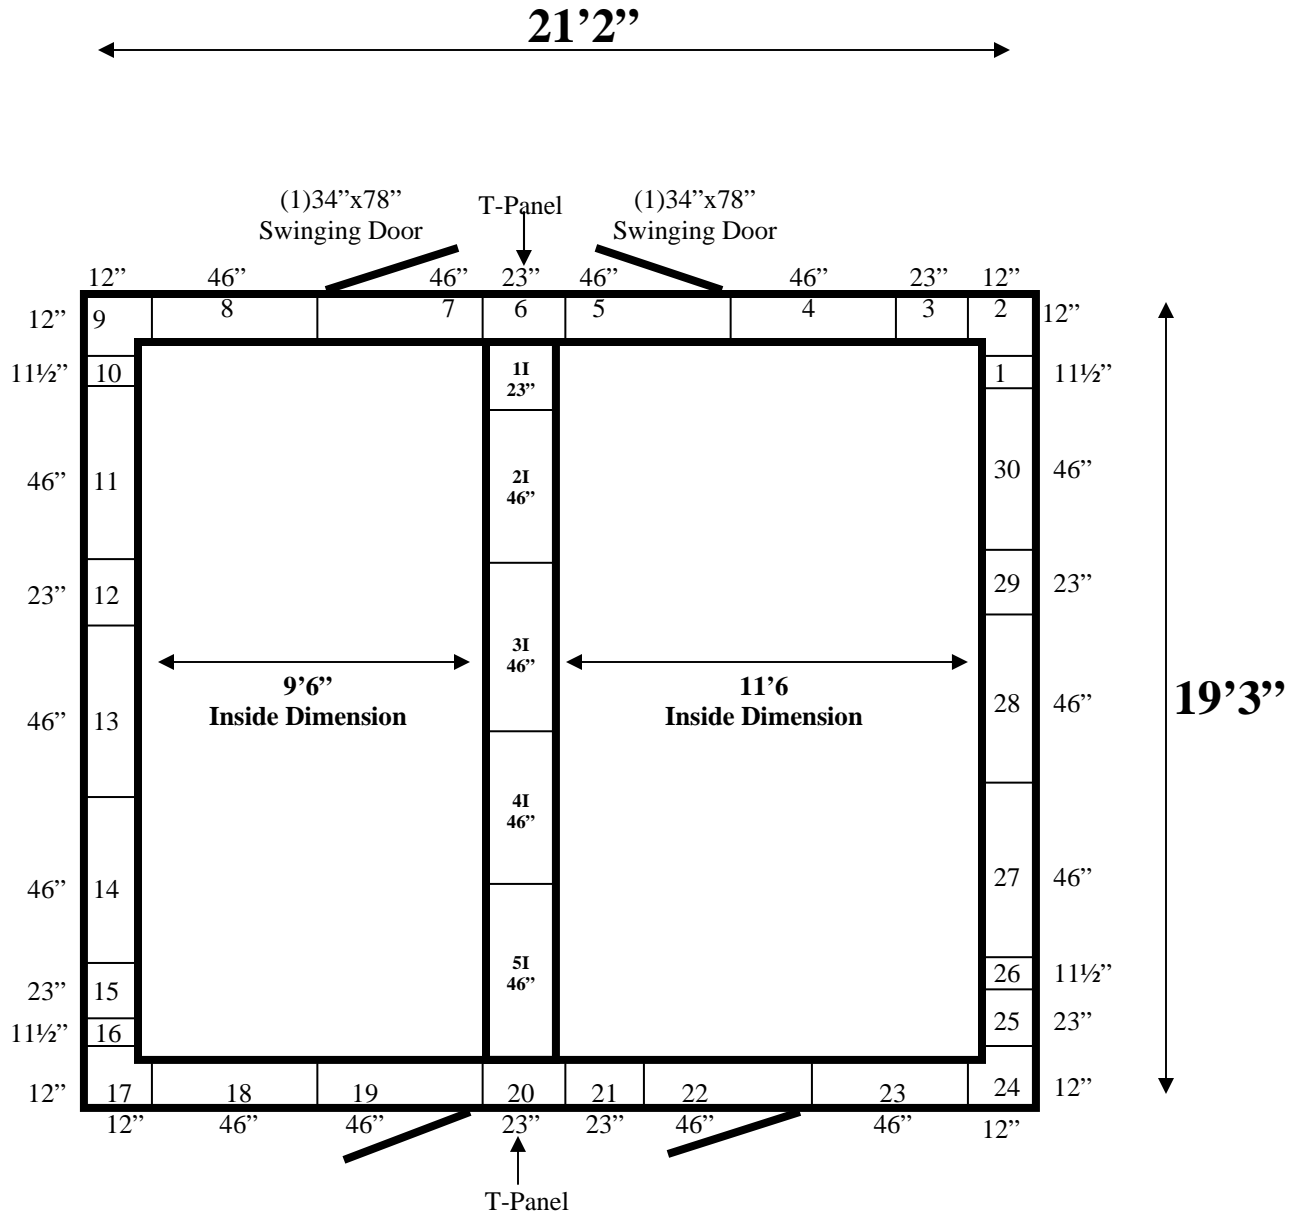

**19'3" x 21'2" x 8'2" H
Combination Walk-In Cooler/ Freezer
Wall Panels Diagram**

39-09
Black Blue

REFRIGERATION SUPERSTORE

World's Largest Inventory

New & Used Walk-In/ Drive-In Coolers/ Freezers/ Refrigeration Systems