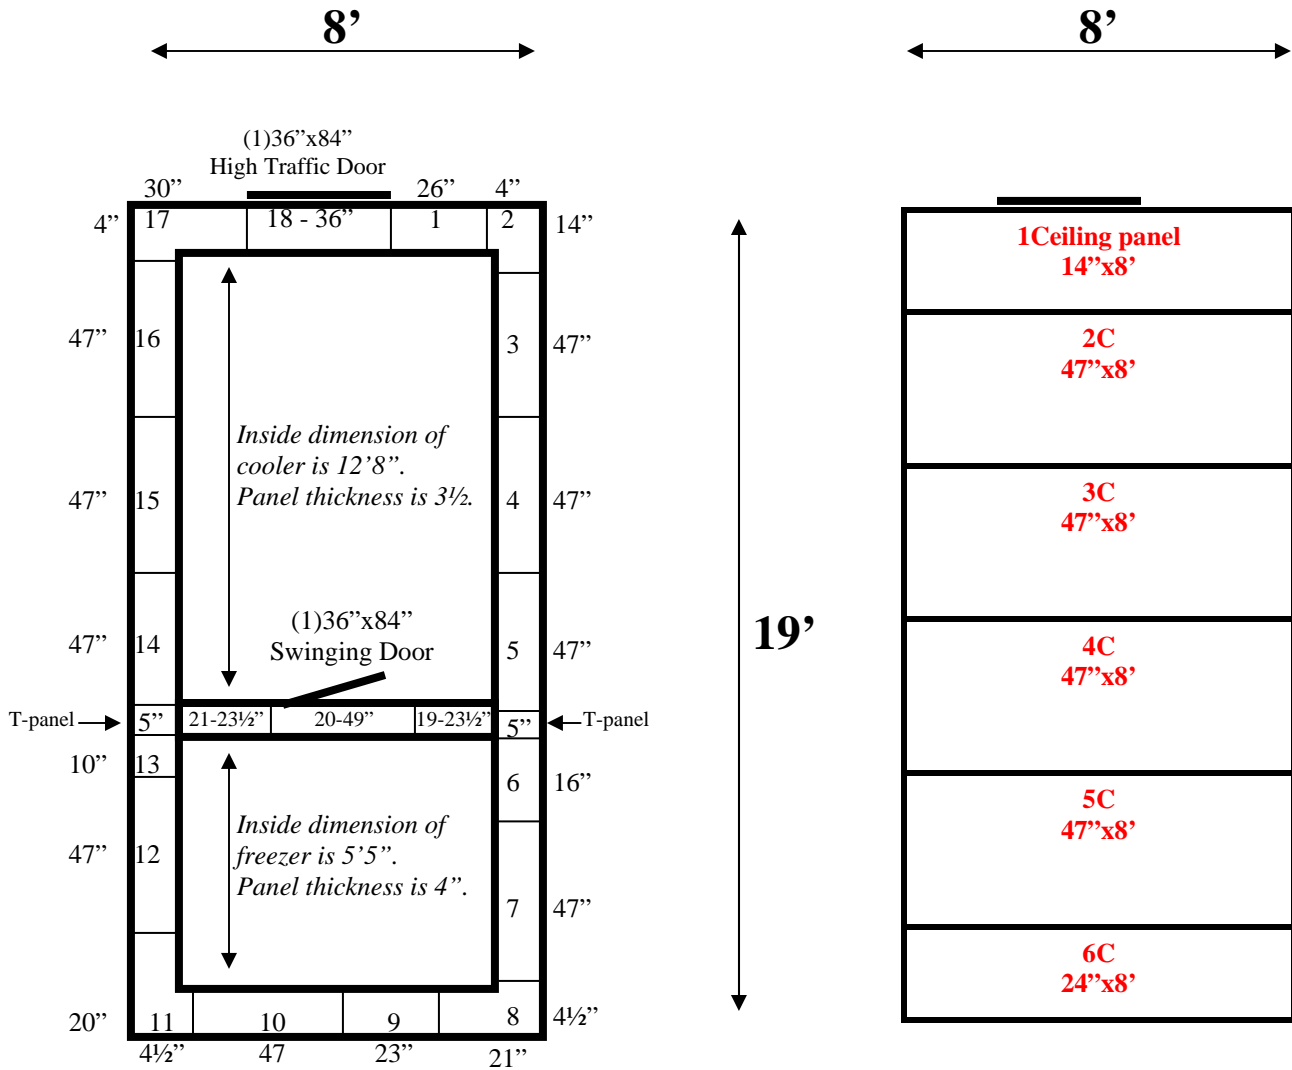

8' x 19' x 8' H
Combination Walk-In Cooler/ Freezer
Wall & Ceiling Panel Diagrams

Lt Green

REFRIGERATION SUPERSTORE

World's Largest Inventory

New & Used Walk-In/ Drive-In Coolers/ Freezers/ Refrigeration Systems