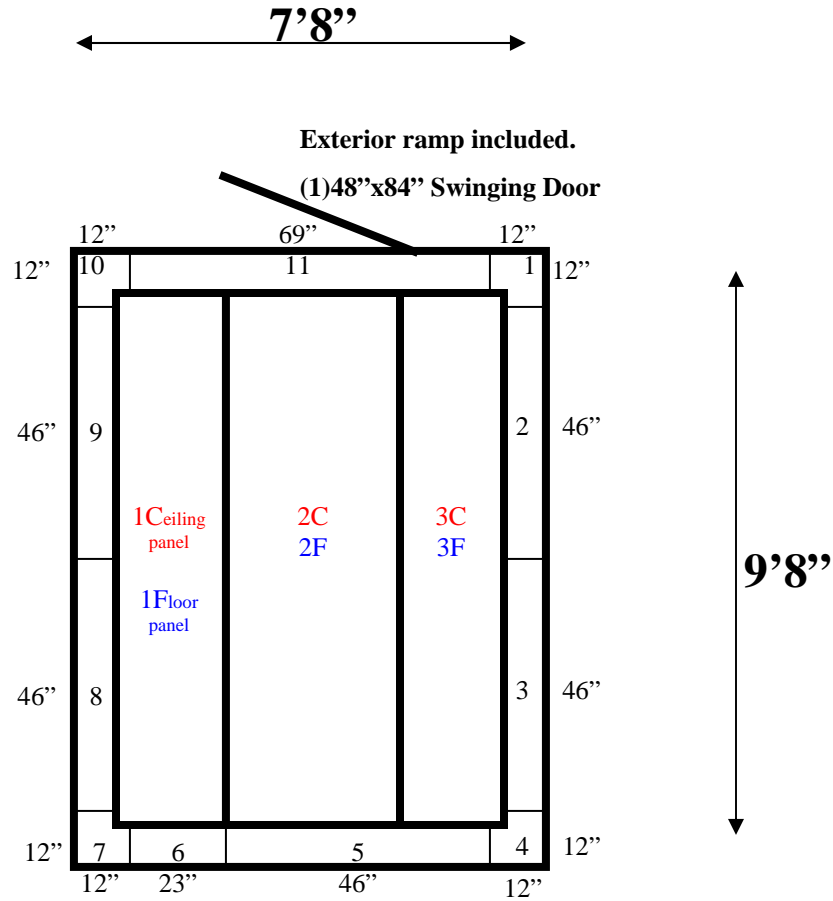

**7'8" x 9'8" x 8'6" H
Walk-In Freezer with Floor
Wall, Ceiling and Floor Panels Diagram**

REFRIGERATION SUPERSTORE

World's Largest Inventory

New & Used Walk-In/ Drive-In Coolers/ Freezers/ Refrigeration Systems