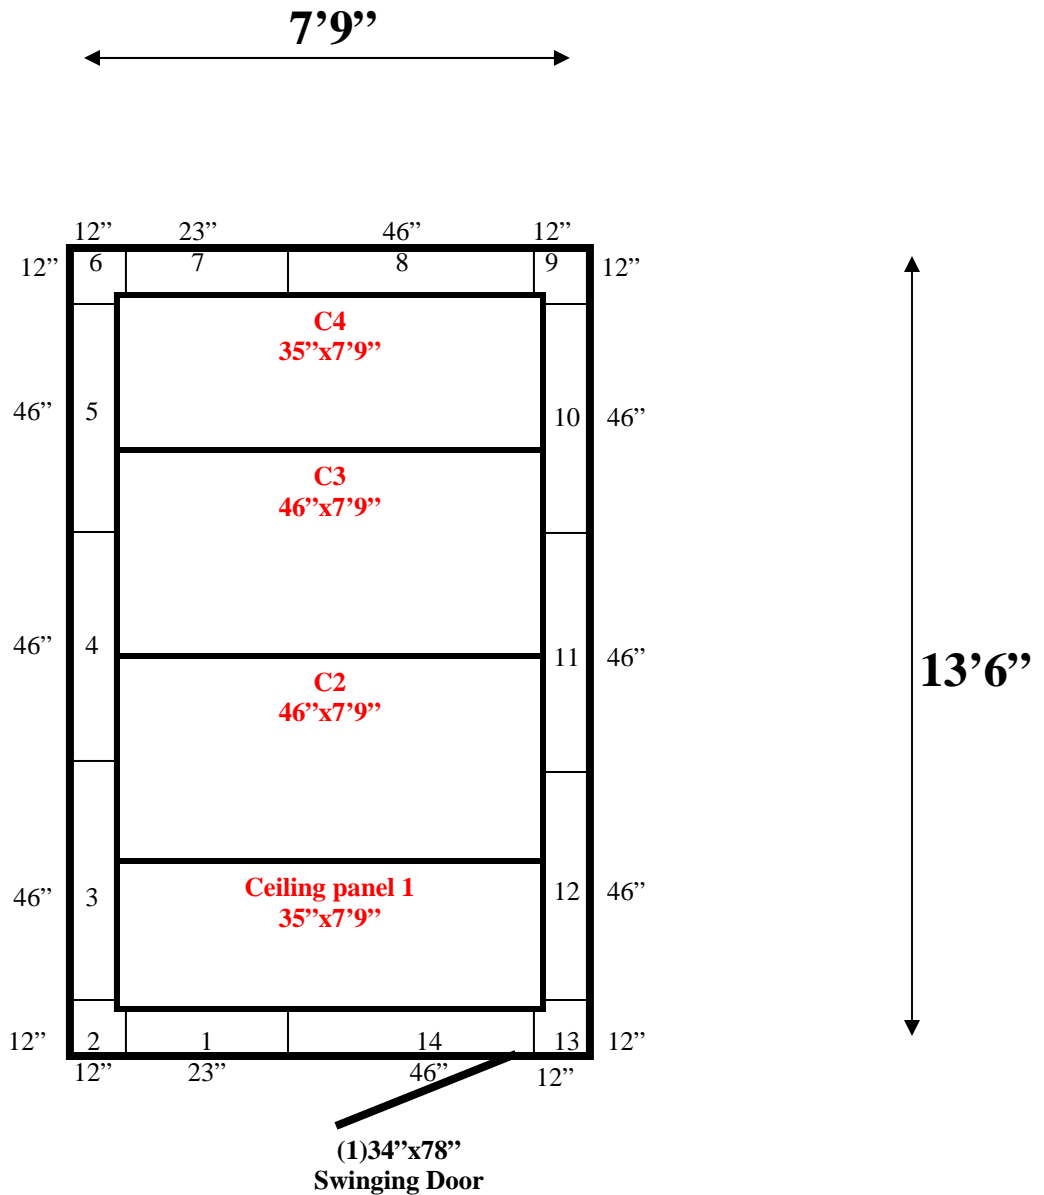

7'9" x 13'6" x 8'2" H
Walk-In Cooler or Freezer
Wall & Ceiling Panels Diagram

39-09
Pink Brown

REFRIGERATION SUPERSTORE

World's Largest Inventory

New & Used Walk-In/ Drive-In Coolers/ Freezers/ Refrigeration Systems

1423 Planeview Drive, Oshkosh, WI 54904 Tel (920) 231-1711 Fax (920) 231-1701 www.barrinc.com

**7'9" x 13'6" x 8'2" H
Walk-In Cooler or Freezer**