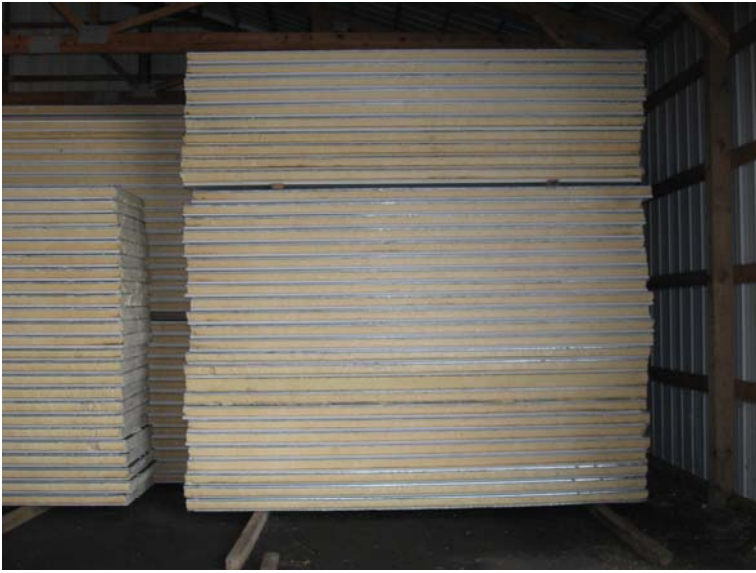

**78'7" x 138'10" x 25'4" H
Drive-In Cooler or Freezer**

REFRIGERATION SUPERSTORE

World's Largest Inventory

New & Used Walk-In/ Drive-In Coolers/ Freezers/ Refrigeration Systems

1423 Planeview Drive, Oshkosh, WI 54904 Tel (920) 231-1711 Fax (920) 231-1701 www.barrinc.com