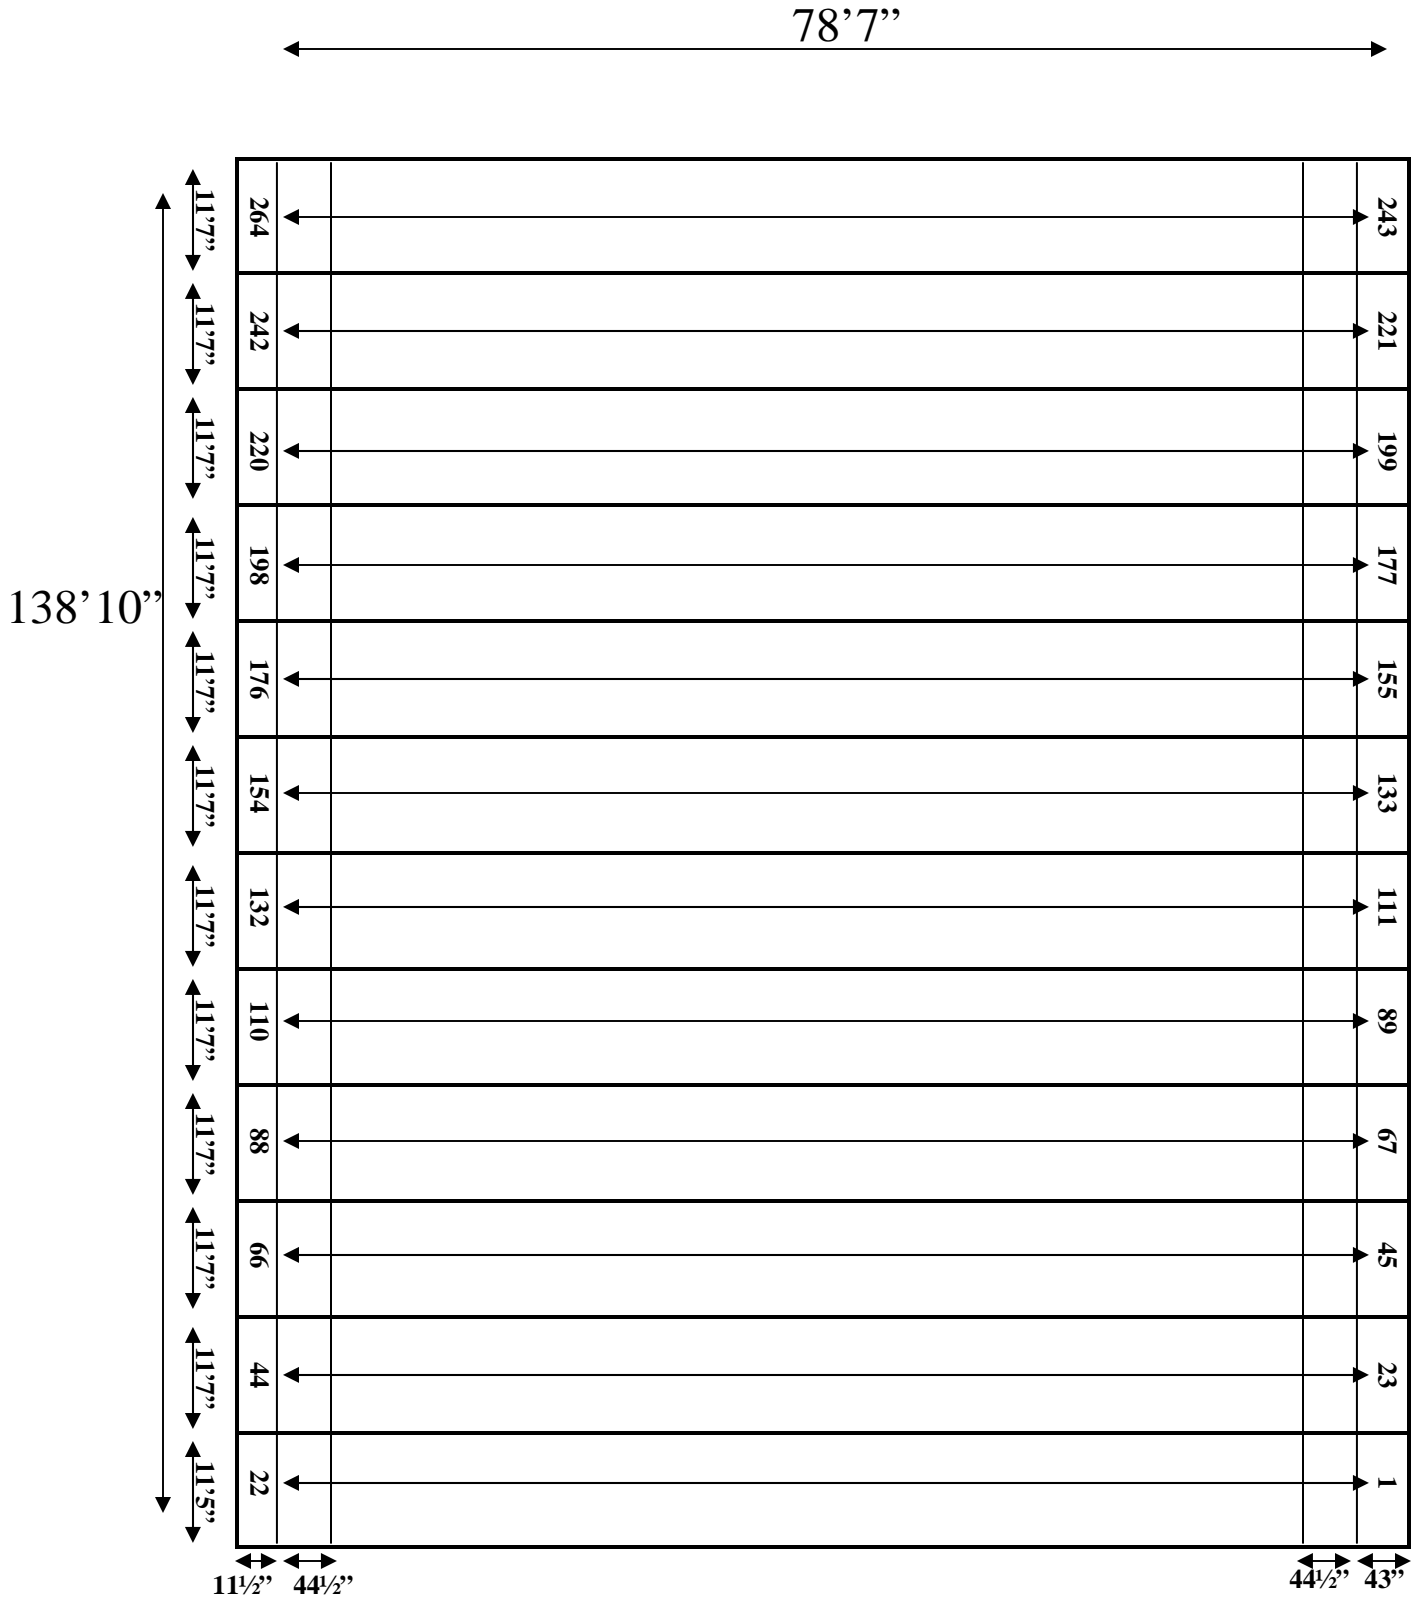

REFRIGERATION SUPERSTORE

World's Largest Inventory

New & Used Walk-In/ Drive-In Coolers/ Freezers/ Refrigeration Systems

1423 Planeview Drive, Oshkosh, WI 54904 Tel (920) 231-1711 Fax (920) 231-1701 www.barrinc.com

All unmarked panels are 44 1/2".

**78'7" x 138'10" x 25'4" H
Drive-In Cooler or Freezer
Ceiling Panels Diagram**