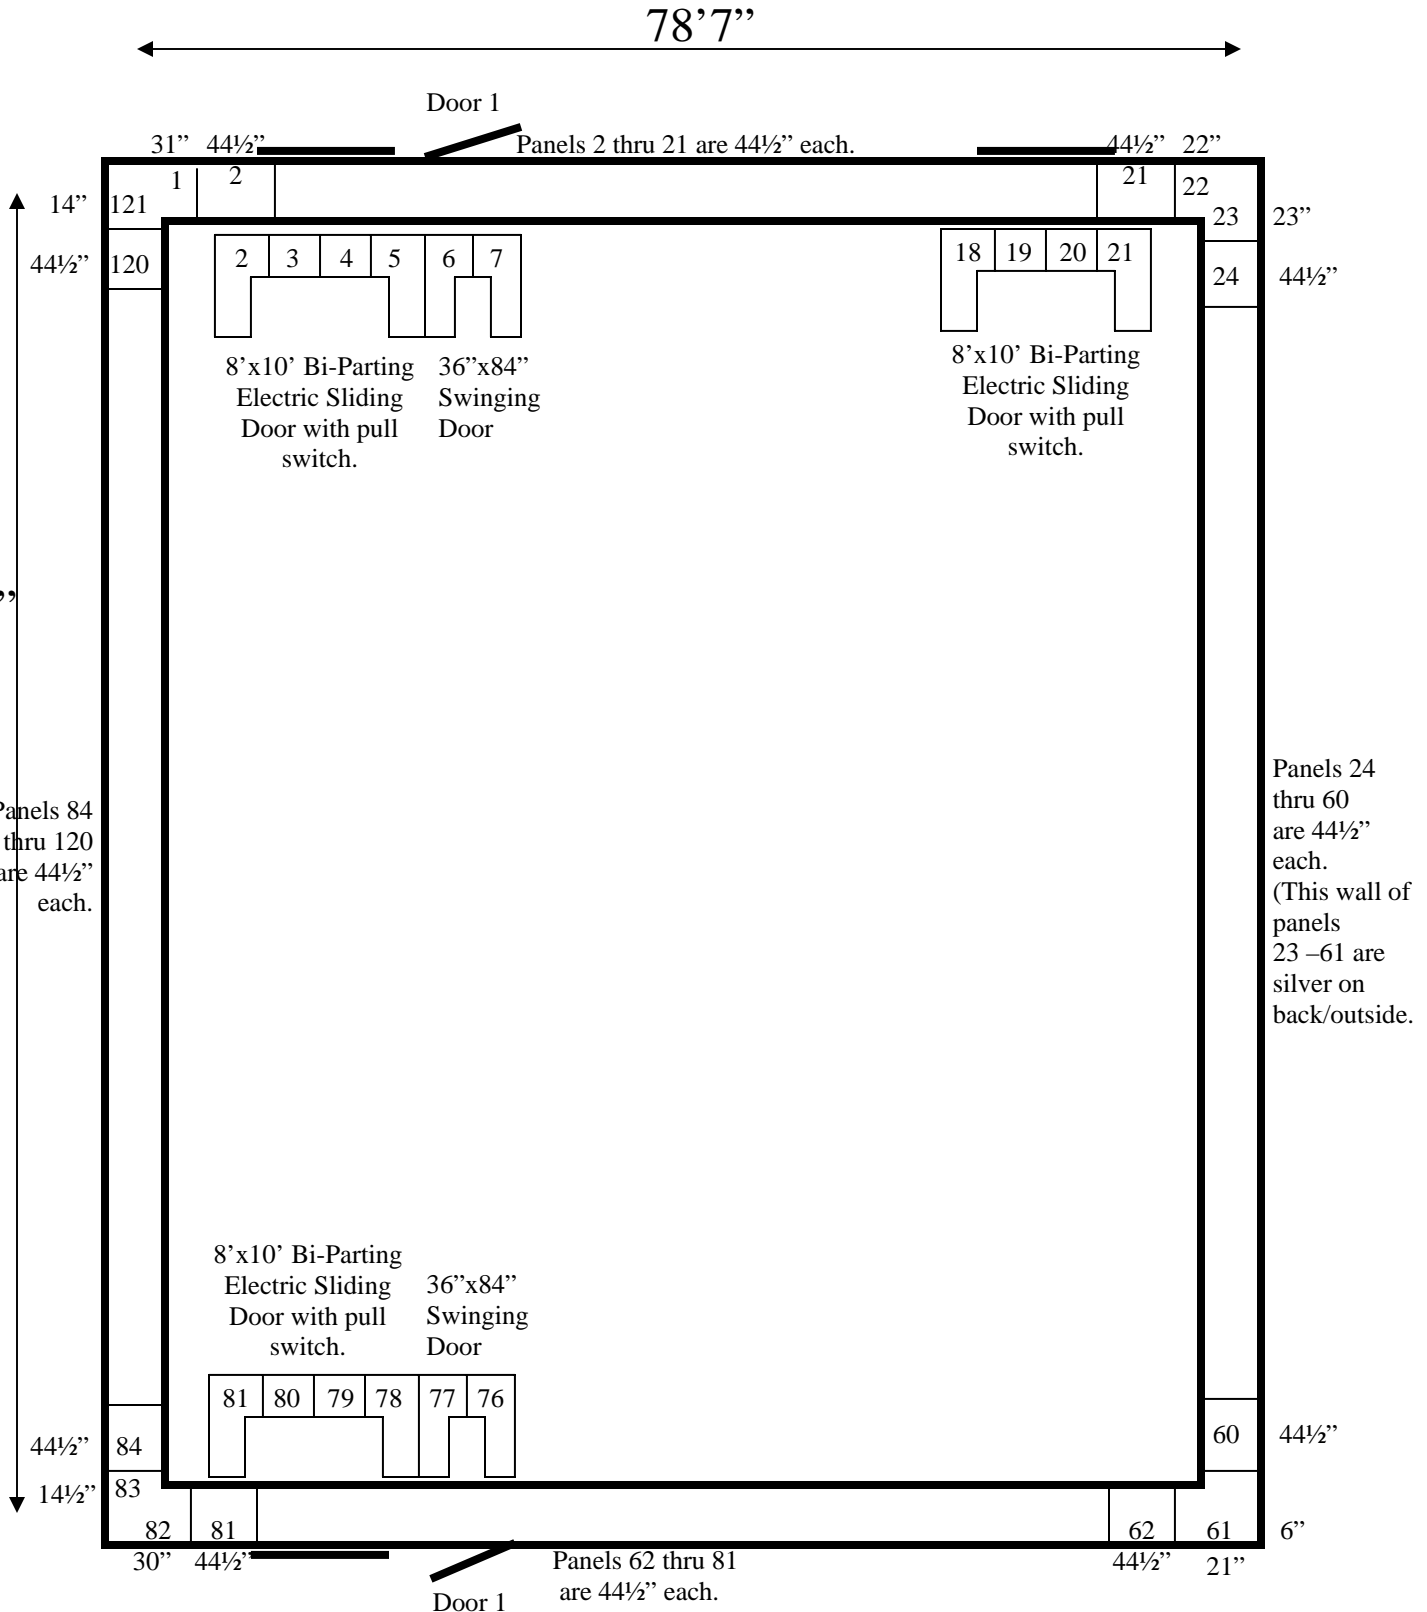

All unmarked panels are 44 1/2".

**78'7" x 138'10" x 25'4" H
Drive-In Cooler or Freezer
Wall Panels Diagram**

REFRIGERATION SUPERSTORE

World's Largest Inventory

New & Used Walk-In/ Drive-In Coolers/ Freezers/ Refrigeration Systems

**78'7" x 138'10" x 25'4" H
Drive-In Cooler or Freezer**