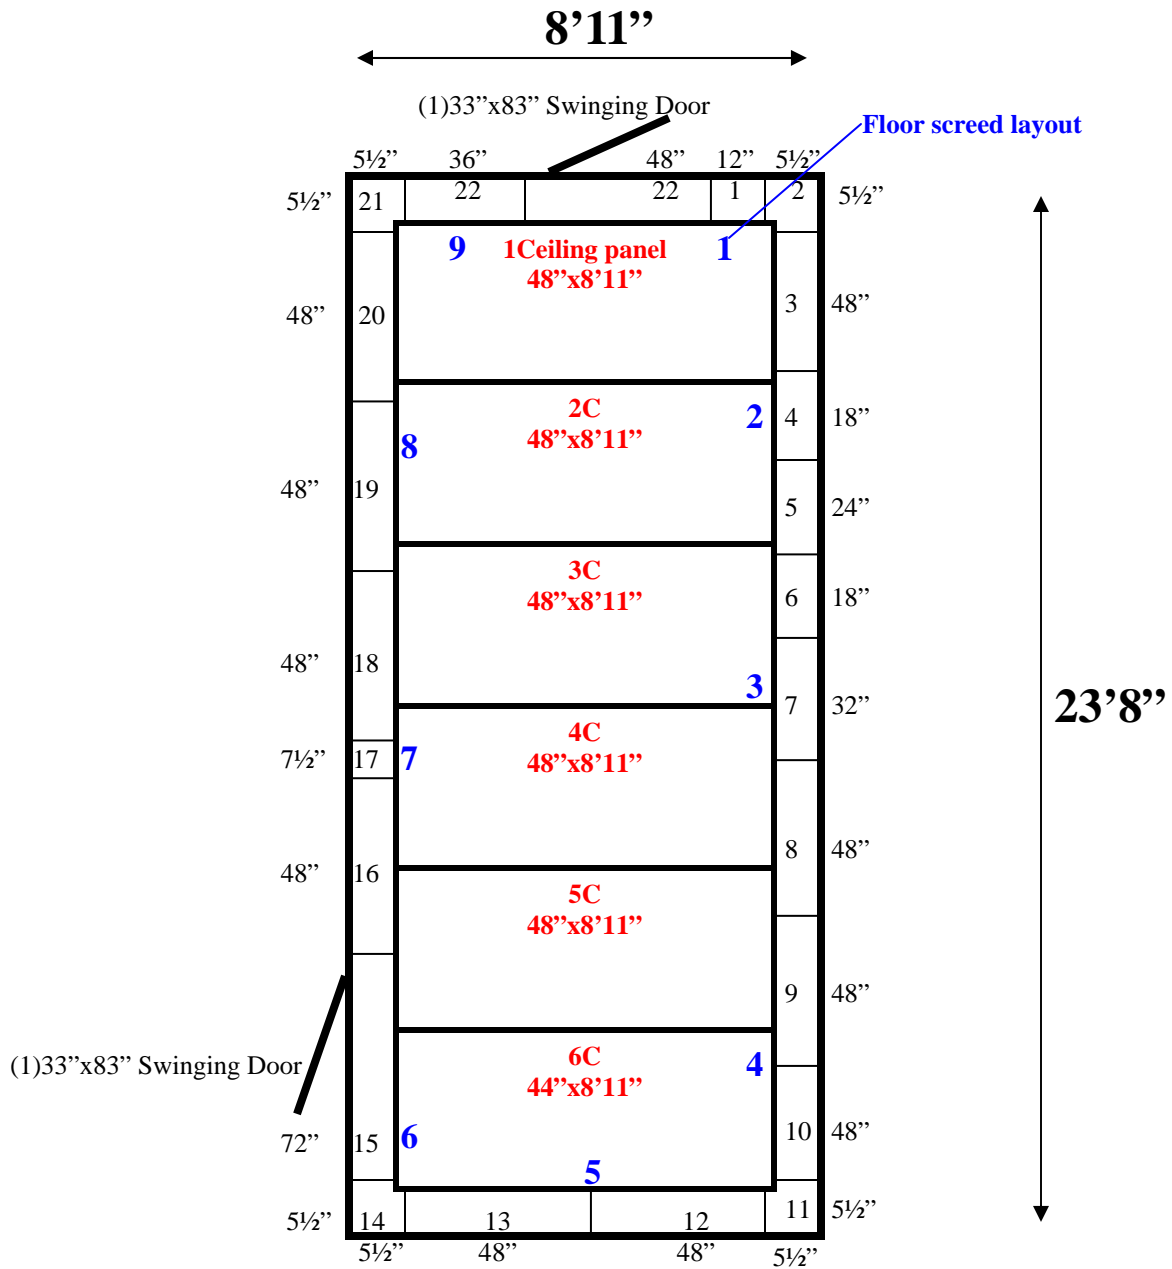

8'11" x 23'8" x 9' H
Walk-In Cooler or Freezer
Wall & Ceiling Panels Diagram

35-09
Red

REFRIGERATION SUPERSTORE

World's Largest Inventory

New & Used Walk-In/ Drive-In Coolers/ Freezers/ Refrigeration Systems

1423 Planeview Drive, Oshkosh, WI 54904 Tel (920) 231-1711 Fax (920) 231-1701 www.barrinc.com

**8'11" x 23'8" x 9' H
Walk-In Cooler or Freezer**