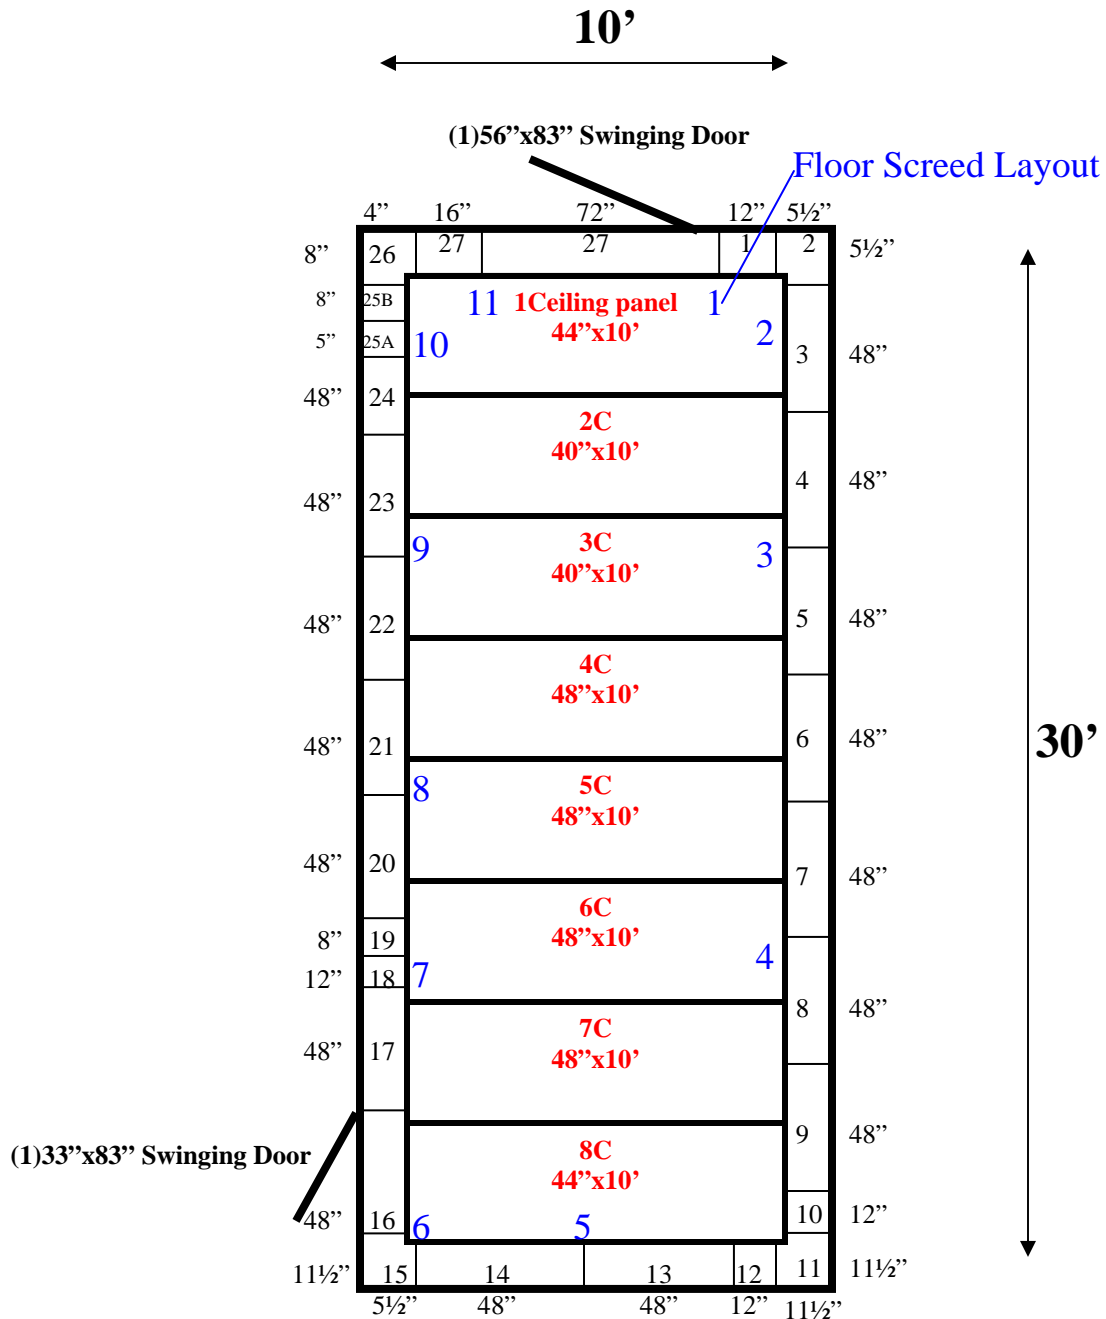

**10' x 30' x 9' H
Walk-In Cooler or Freezer
Wall & Ceiling Panels Diagram**

35-09
Blue

REFRIGERATION SUPERSTORE

World's Largest Inventory

New & Used Walk-In/ Drive-In Coolers/ Freezers/ Refrigeration Systems