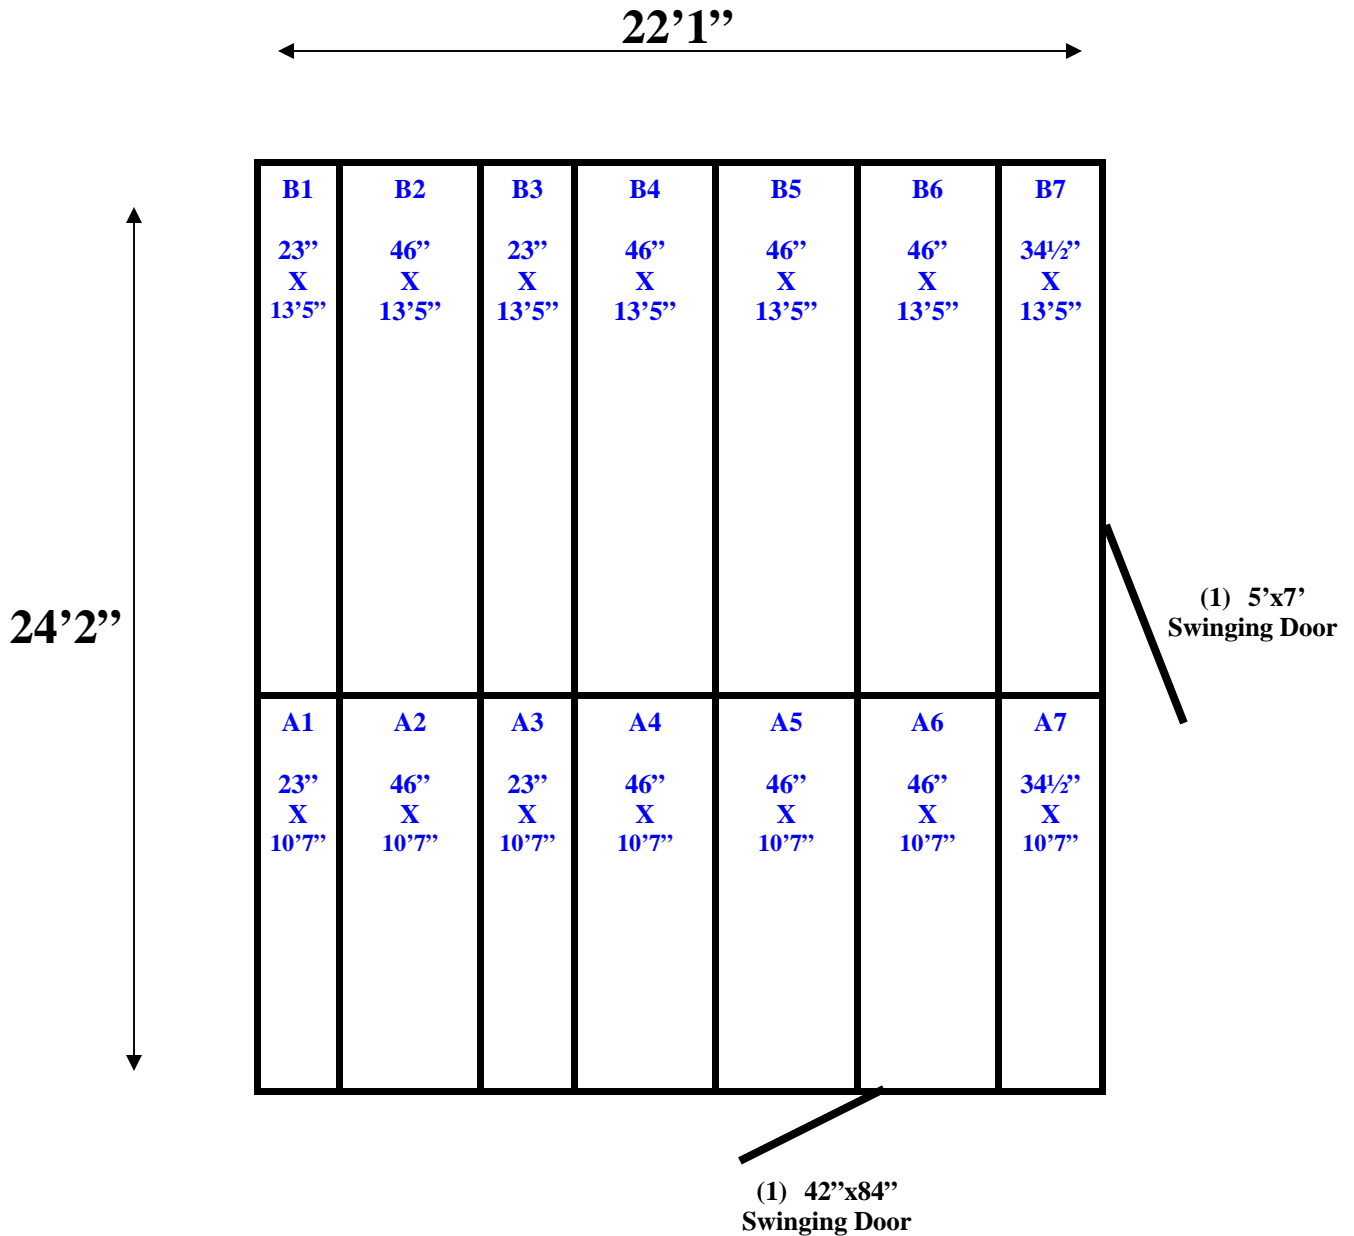

**22'1" x 24'2" x 10'6" H
Walk-In Cooler or Freezer
Wall Panels Diagram**

**151-08
Black Blue**

REFRIGERATION SUPERSTORE

World's Largest Inventory

New & Used Walk-In/ Drive-In Coolers/ Freezers/ Refrigeration Systems

1423 Planeview Drive, Oshkosh, WI 54904 Tel (920) 231-1711 Fax (920) 231-1701 www.barrinc.com

Ceiling support: C-channel beam on top.

**22'1" x 24'2" x 10'6" H
Walk-In Cooler or Freezer
Ceiling Panels Diagram**

**22'1" x 24'2" x 10'6" H
Walk-In Cooler or Freezer**