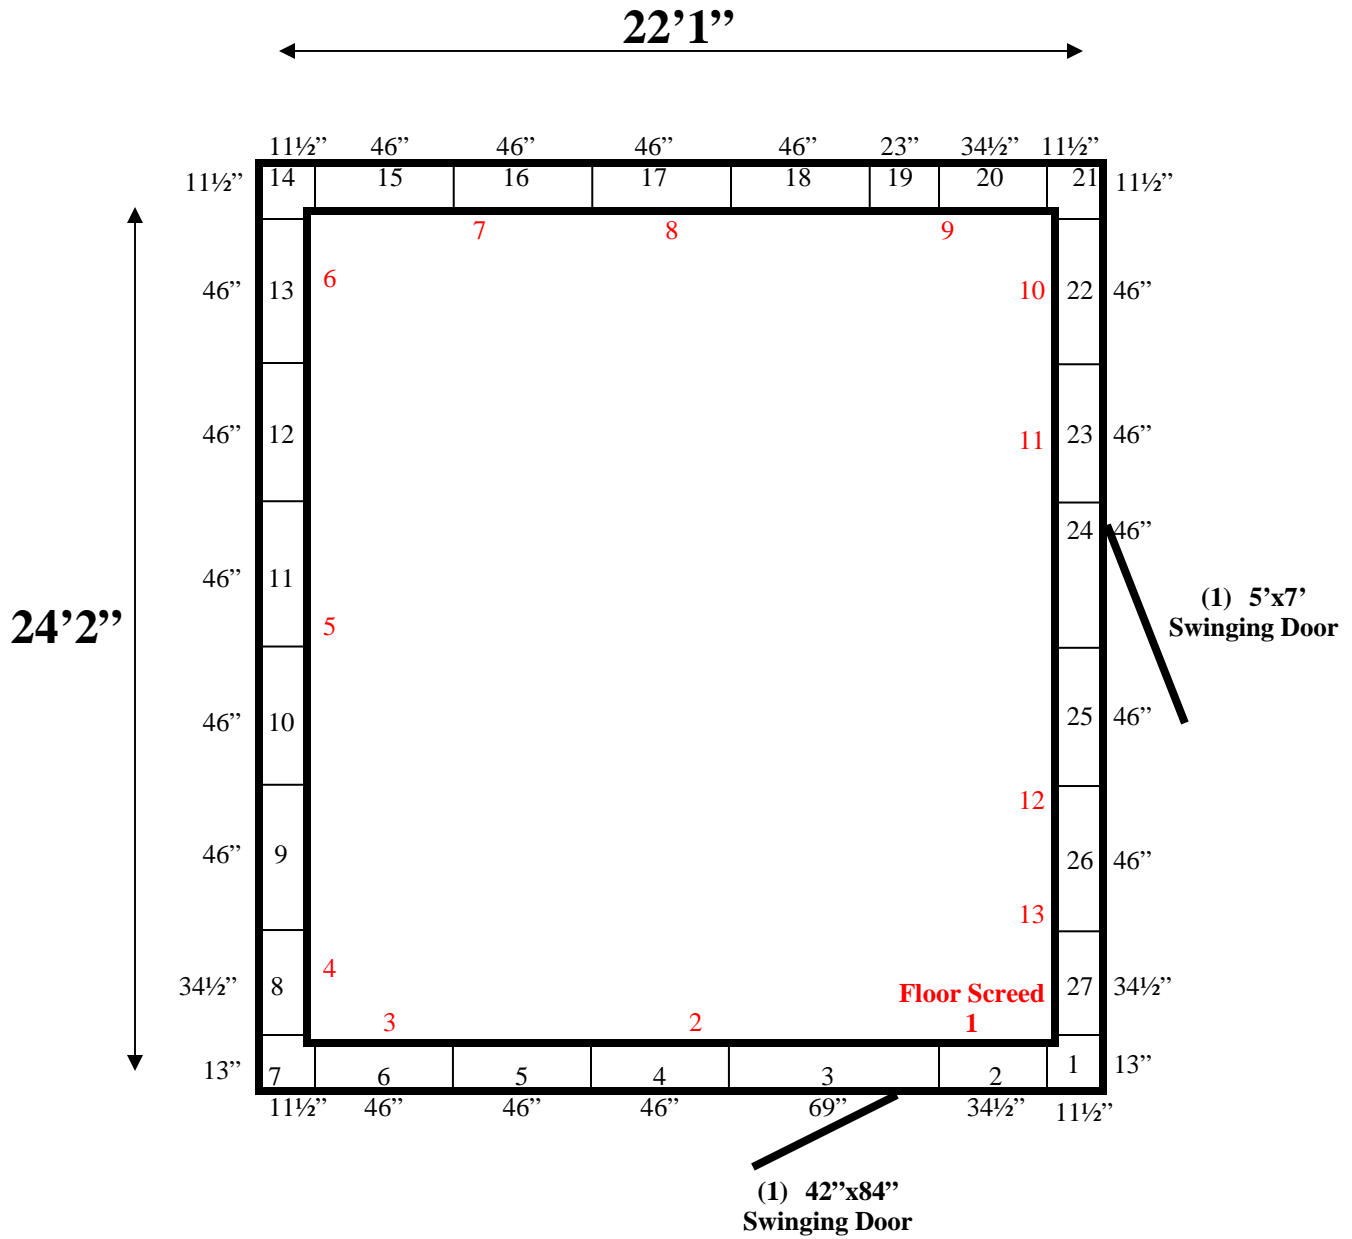

**22'1" x 24'2" x 10'6" H
Walk-In Cooler or Freezer
Wall Panels Diagram**

**151-08
Black Blue**

REFRIGERATION SUPERSTORE

World's Largest Inventory

New & Used Walk-In/ Drive-In Coolers/ Freezers/ Refrigeration Systems

1423 Planeview Drive, Oshkosh, WI 54904 Tel (920) 231-1711 Fax (920) 231-1701 www.barrinc.com

Ceiling support: C-channel beam on top.

**22'1" x 24'2" x 10'6" H
Walk-In Cooler or Freezer
Ceiling Panels Diagram**

**22'1" x 24'2" x 10'6" H
Walk-In Cooler or Freezer**