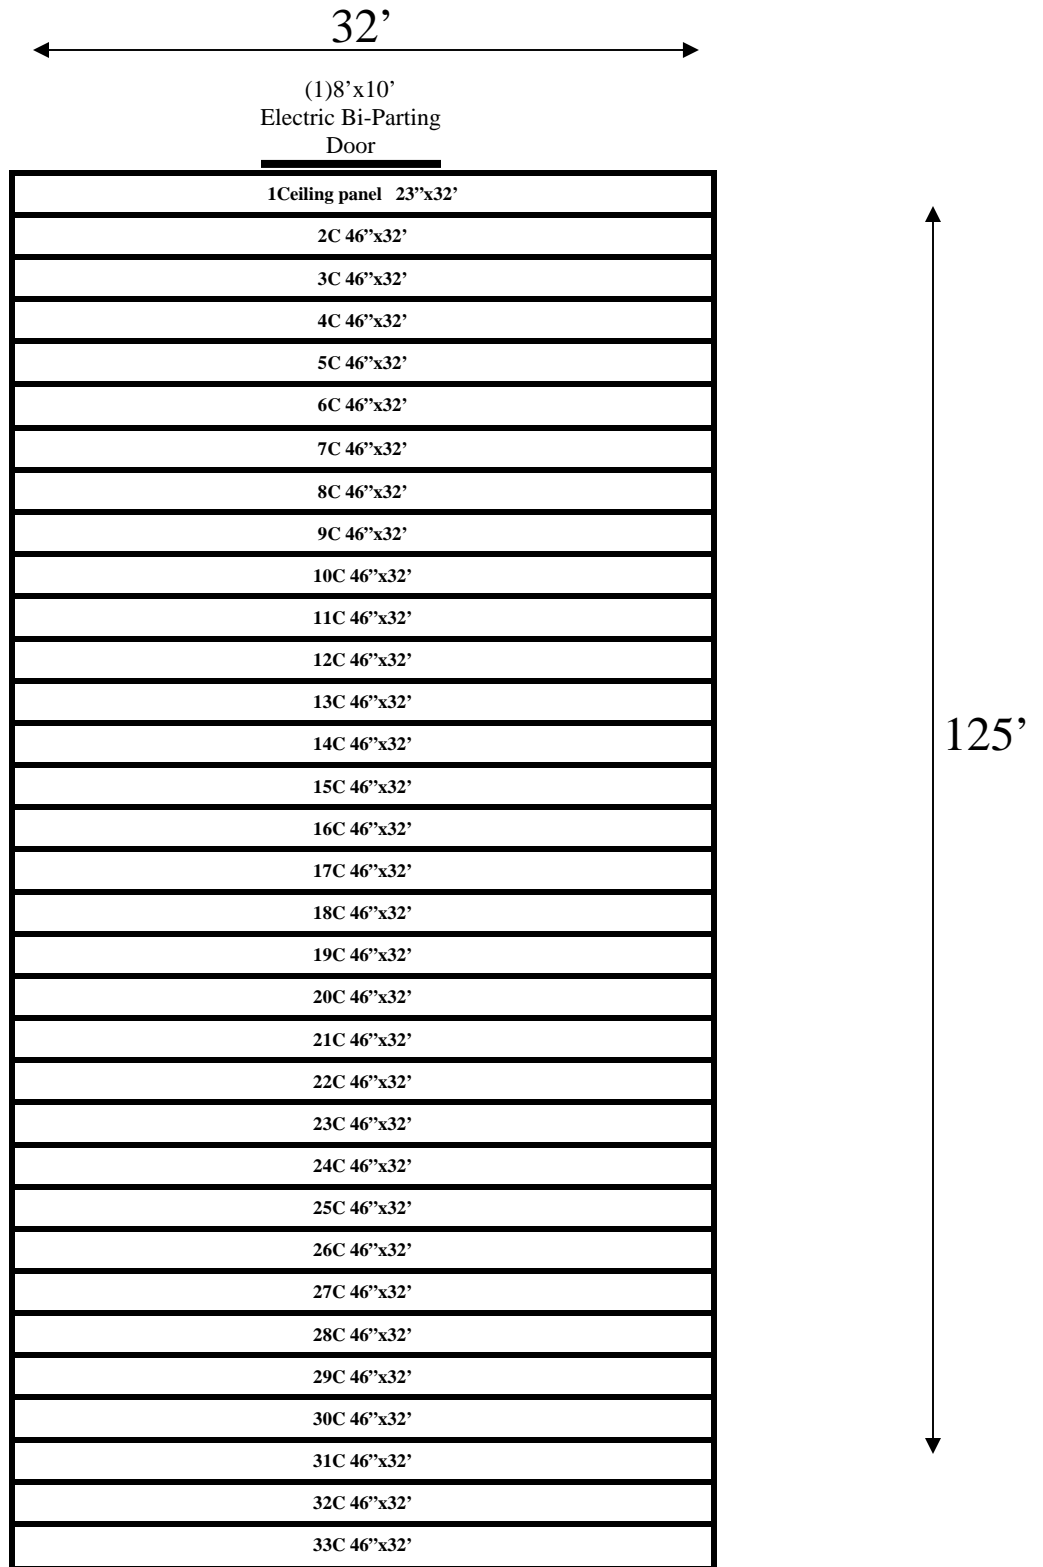

**32' x 125' x 15'8" H  
Walk-In Cooler or Freezer  
Ceiling Panels Diagram**

**REFRIGERATION SUPERSTORE**

*World's Largest Inventory*

*New & Used Walk-In/ Drive-In Coolers/ Freezers/ Refrigeration Systems*