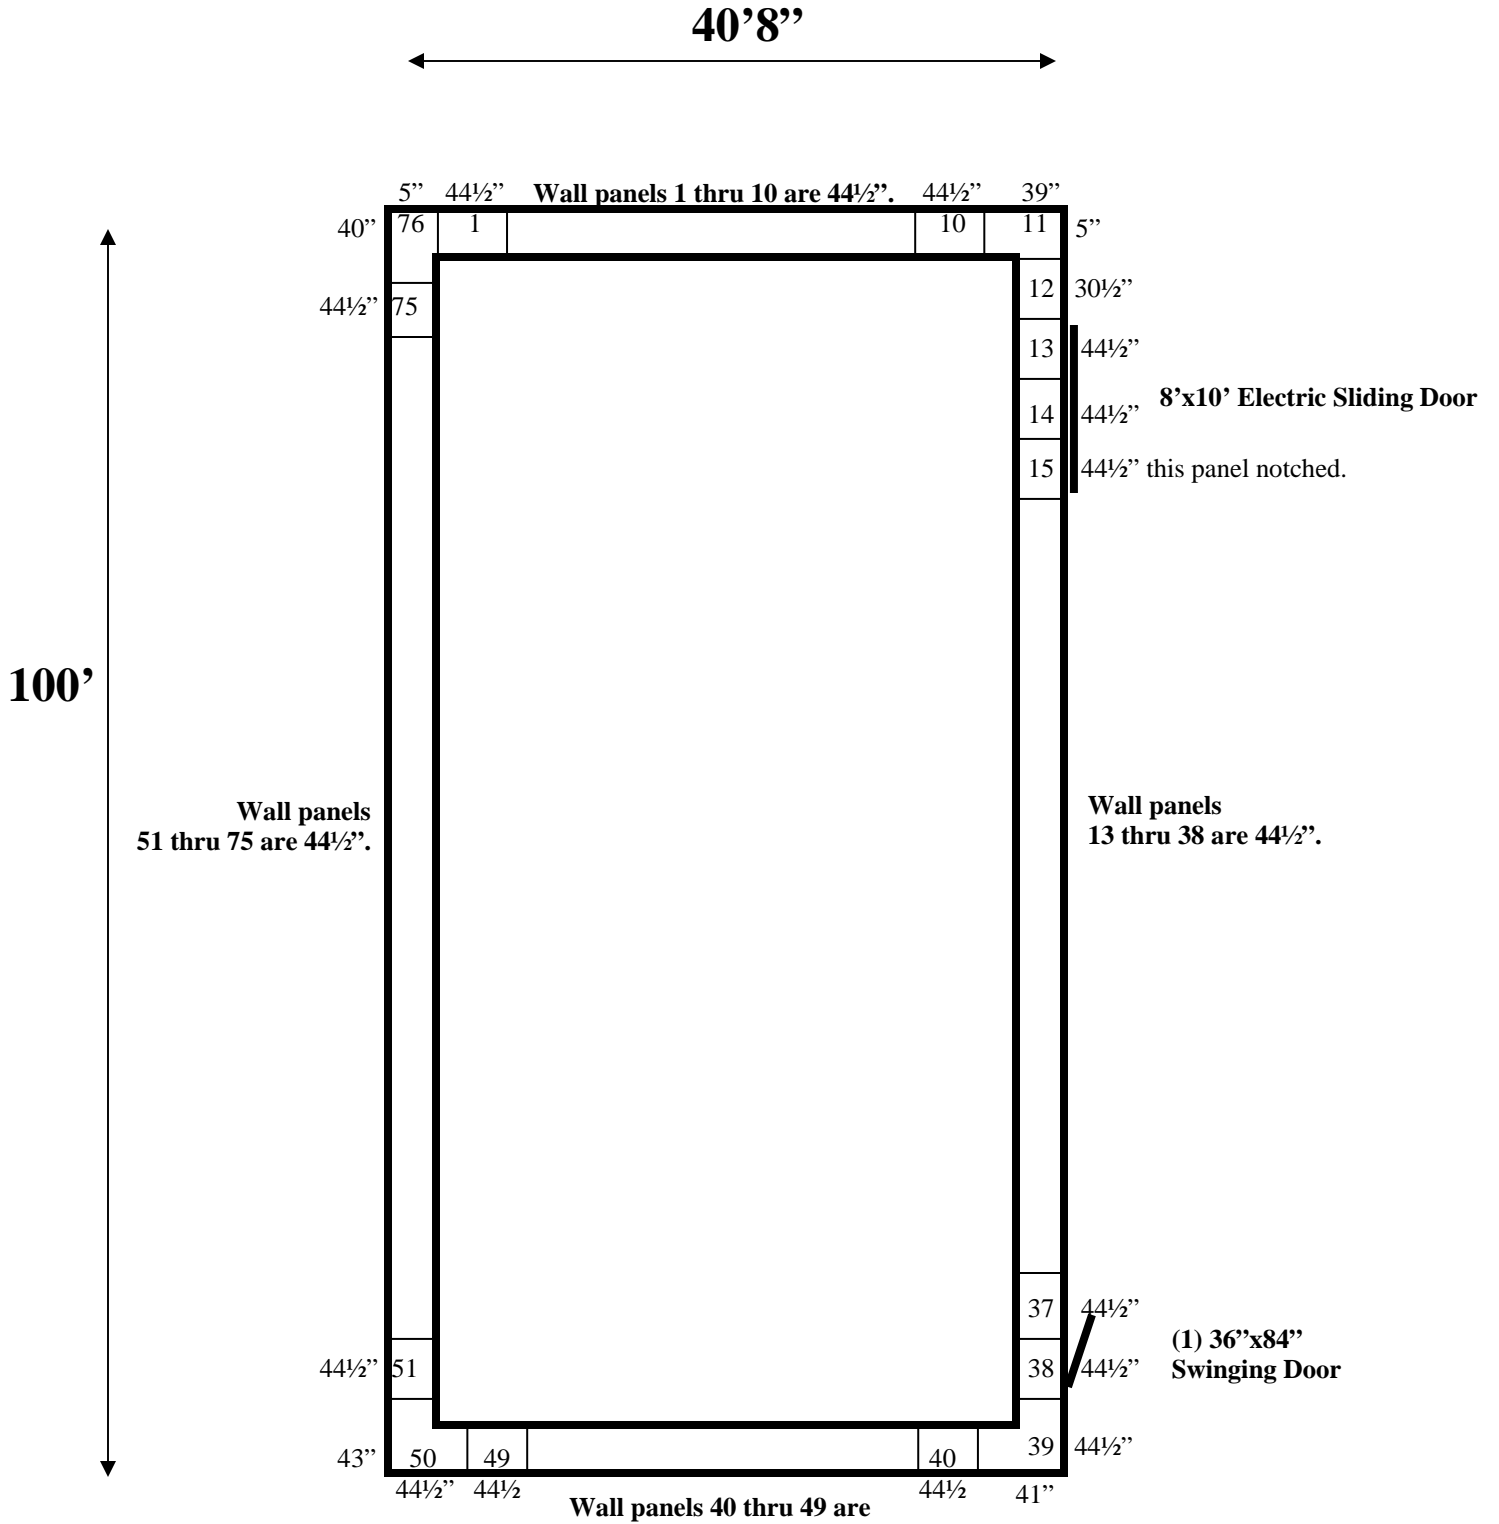

**40'8" x 100' x 18' H  
Drive-In Cooler or Freezer  
Wall Panels Diagram**

**REFRIGERATION SUPERSTORE**

*World's Largest Inventory*

*New & Used Walk-In/ Drive-In Coolers/ Freezers/ Refrigeration Systems*

Ceiling panels #60, 65, 70, 76, & 81 are cut in middle for building support beams.

**40'8" x 100' x 18' H**  
**Drive-In Cooler or Freezer**  
**Ceiling Panels Diagram**

**REFRIGERATION SUPERSTORE**

*World's Largest Inventory*

**40'8" x 100' x 18' H  
Drive-In Cooler or Freezer**