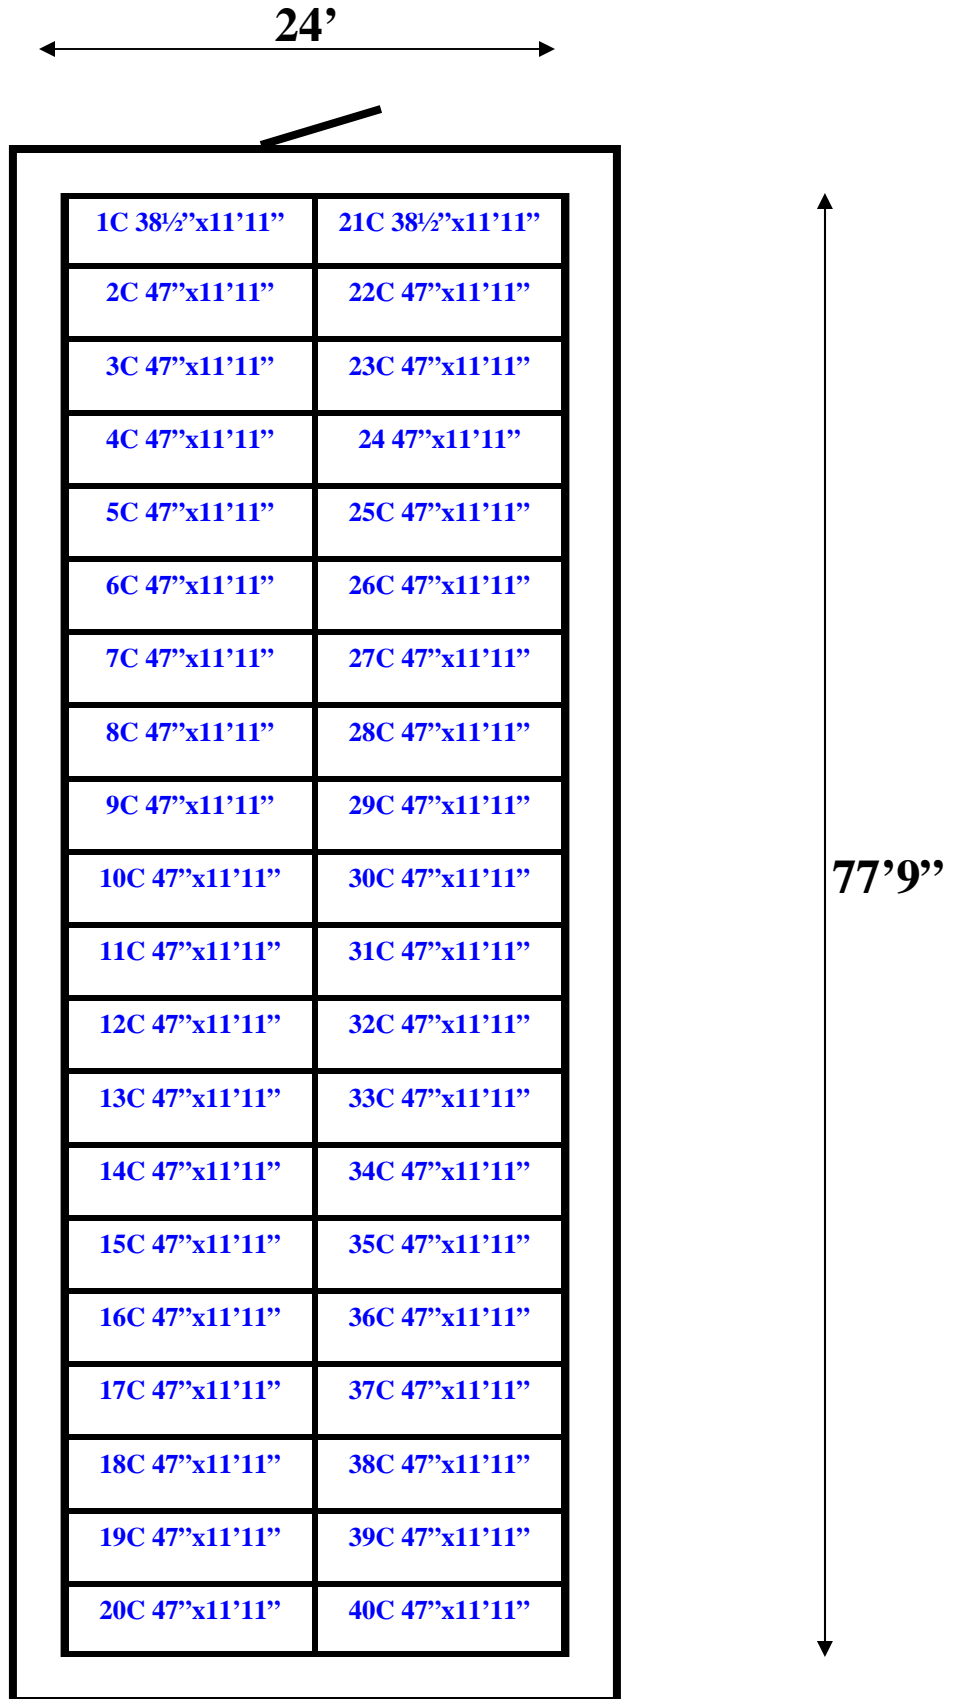

**24' x 77'9" x 9'7" H
Walk-In Freezer With Floor
Wall Panels Diagram**

REFRIGERATION SUPERSTORE

World's Largest Inventory

New & Used Walk-In/ Drive-In Coolers/ Freezers/ Refrigeration Systems

1423 Planeview Drive, Oshkosh, WI 54904 Tel (920) 231-1711 Fax (920) 231-1701 www.barrinc.com

**24' x 77'9" x 9'7" H
Walk-In Freezer With Floor
Floor Panels Diagram**

REFRIGERATION SUPERSTORE

World's Largest Inventory

New & Used Walk-In/ Drive-In Coolers/ Freezers/ Refrigeration Systems

1423 Planeview Drive, Oshkosh, WI 54904 Tel (920) 231-1711 Fax (920) 231-1701 www.barrinc.com

*Ceiling Support:
Hangers/threaded rod*

*Example of how ceiling
sits on wall.*

**24' x 77'9" x 9'7" H
Walk-In Freezer With Floor
Ceiling Panels Diagram**

REFRIGERATION SUPERSTORE

World's Largest Inventory