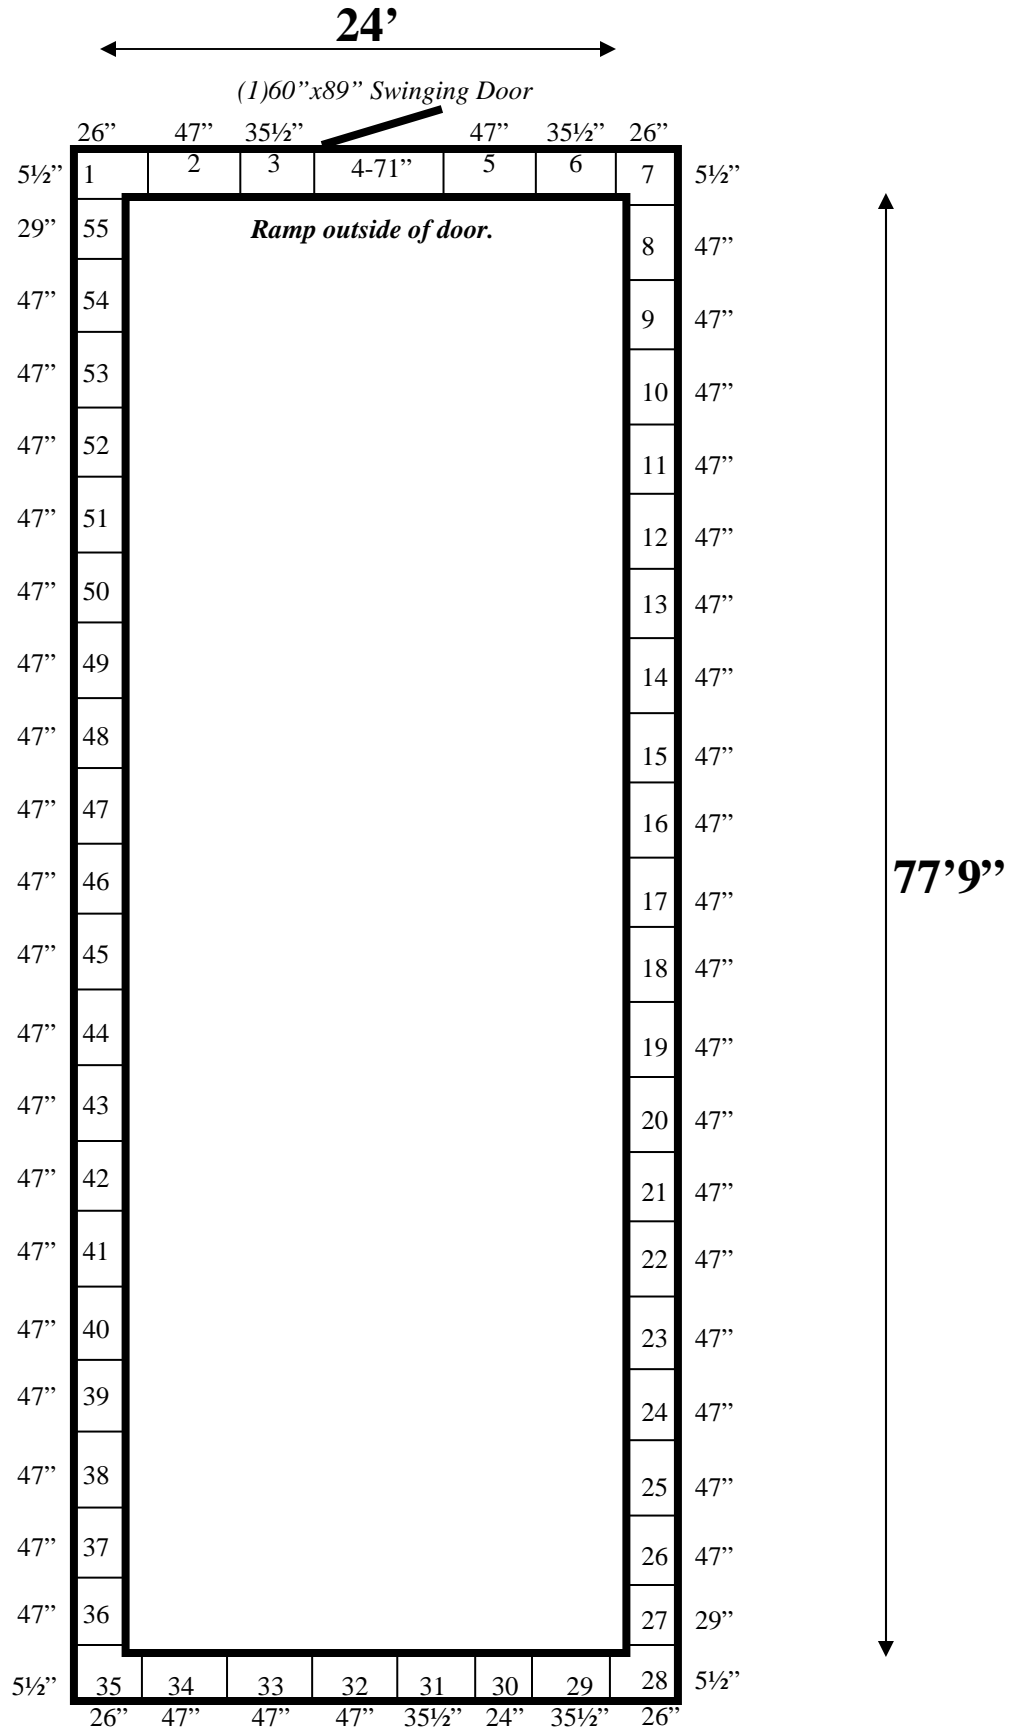

**24' x 77'9" x 9'7" H
Walk-In Freezer With Floor
Wall Panels Diagram**

REFRIGERATION SUPERSTORE

World's Largest Inventory

New & Used Walk-In/ Drive-In Coolers/ Freezers/ Refrigeration Systems

1423 Planeview Drive, Oshkosh, WI 54904 Tel (920) 231-1711 Fax (920) 231-1701 www.barrinc.com

**24' x 77'9" x 9'7" H
Walk-In Freezer With Floor
Floor Panels Diagram**

REFRIGERATION SUPERSTORE

World's Largest Inventory

New & Used Walk-In/ Drive-In Coolers/ Freezers/ Refrigeration Systems

1423 Planeview Drive, Oshkosh, WI 54904 Tel (920) 231-1711 Fax (920) 231-1701 www.barrinc.com

*Ceiling Support:
Hangers/threaded rod*

*Example of how ceiling
sits on wall.*

**24' x 77'9" x 9'7" H
Walk-In Freezer With Floor
Ceiling Panels Diagram**

REFRIGERATION SUPERSTORE

World's Largest Inventory

**24' x 77'9" x 9'7" H
Walk-In Freezer With Floor**