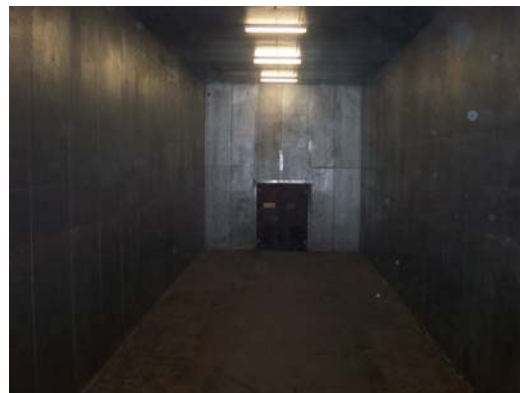

REFRIGERATION SUPERSTORE

World's Largest Inventory

New & Used Walk-In/ Drive-In Coolers/ Freezers/ Refrigeration Systems

1423 Planeview Drive, Oshkosh, WI 54904 Tel (920) 231-1711 Fax (920) 231-1701 www.barrinc.com

**19' x 58' x 20' H
Walk-In Cooler or Freezer**