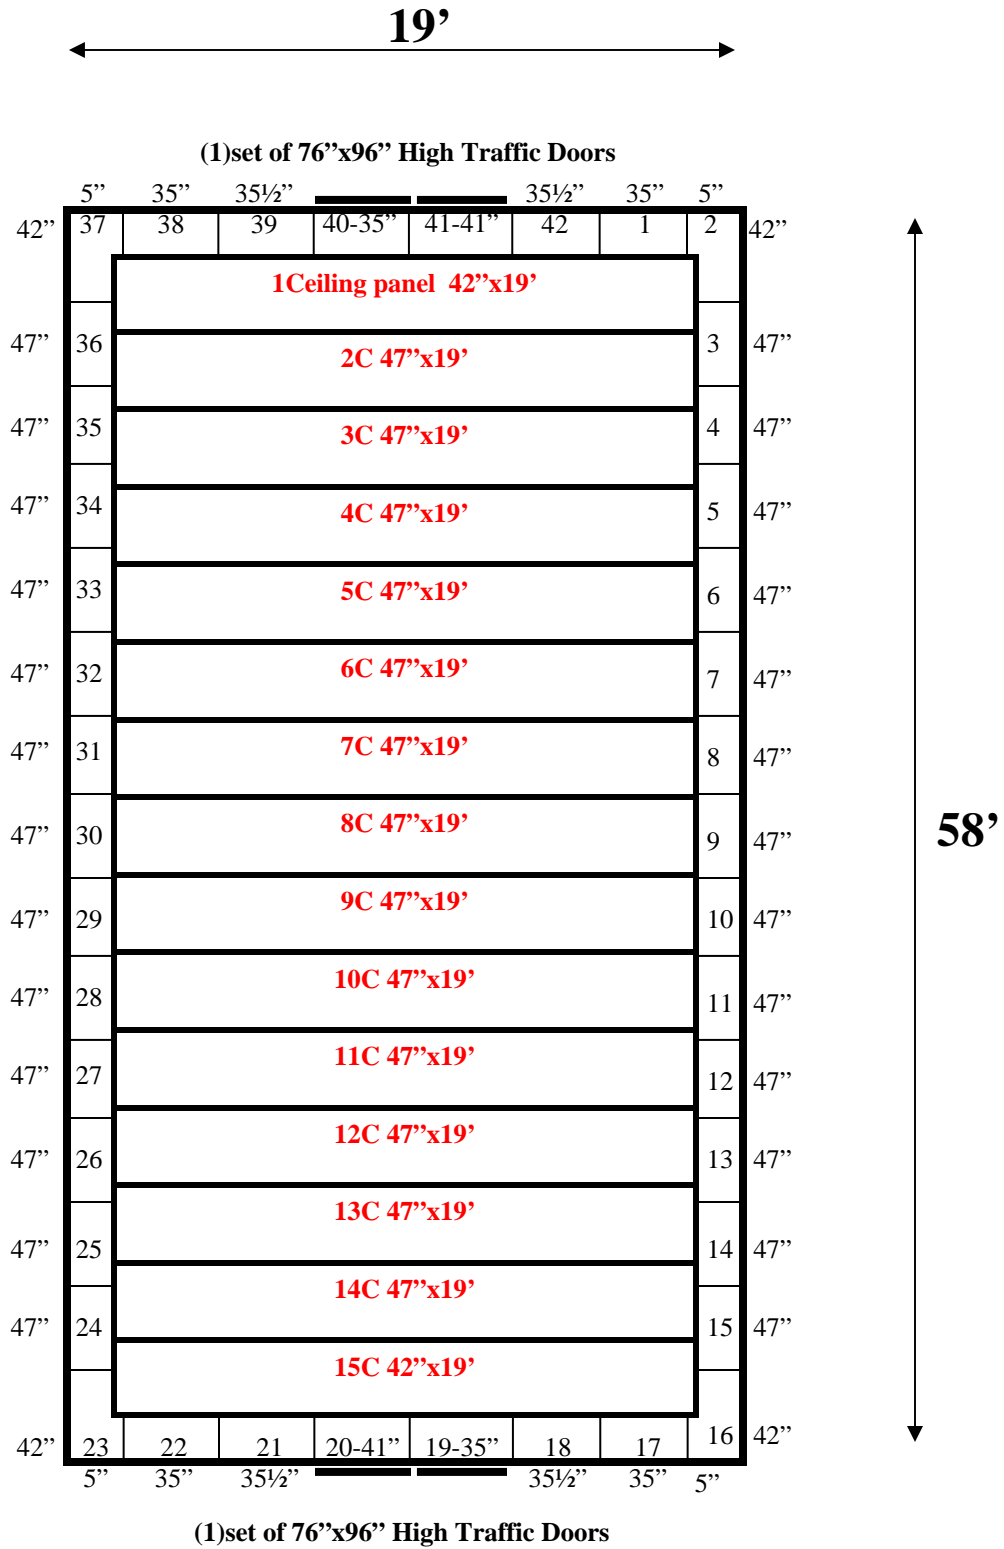

19' x 58' x 20' H
Walk-In Cooler or Freezer
Wall & Ceiling Panels Diagram

32-09
Light Green/ Blue

REFRIGERATION SUPERSTORE

World's Largest Inventory

New & Used Walk-In/ Drive-In Coolers/ Freezers/ Refrigeration Systems