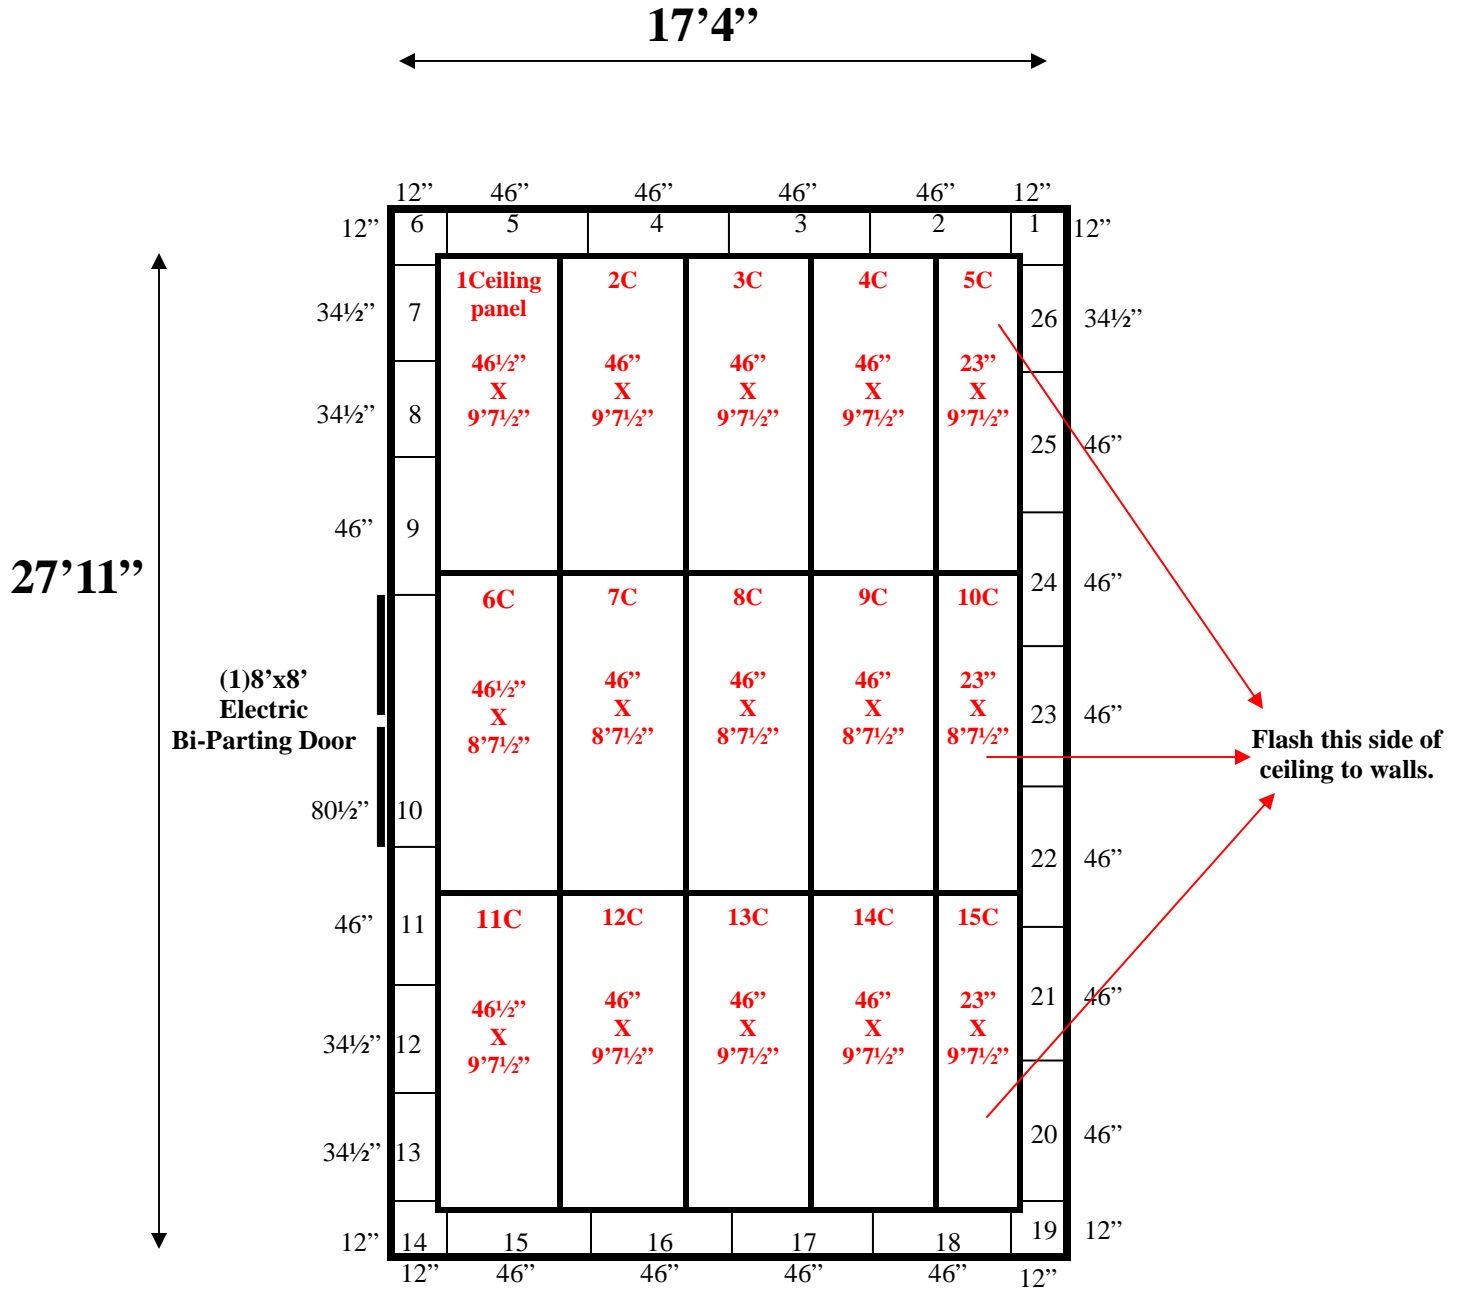

Ceiling support: Angle iron- hangers

**17'4" x 27'11" x 10'2" H
Walk-In Cooler or Freezer
Wall & Ceiling Panels Diagram**

6-09
Black

REFRIGERATION SUPERSTORE

World's Largest Inventory

New & Used Walk-In/ Drive-In Coolers/ Freezers/ Refrigeration Systems

1423 Planeview Drive, Oshkosh, WI 54904 Tel (920) 231-1711 Fax (920) 231-1701 www.barrinc.com

**17'4" x 27'11" x 10'2" H
Walk-In Cooler or Freezer**