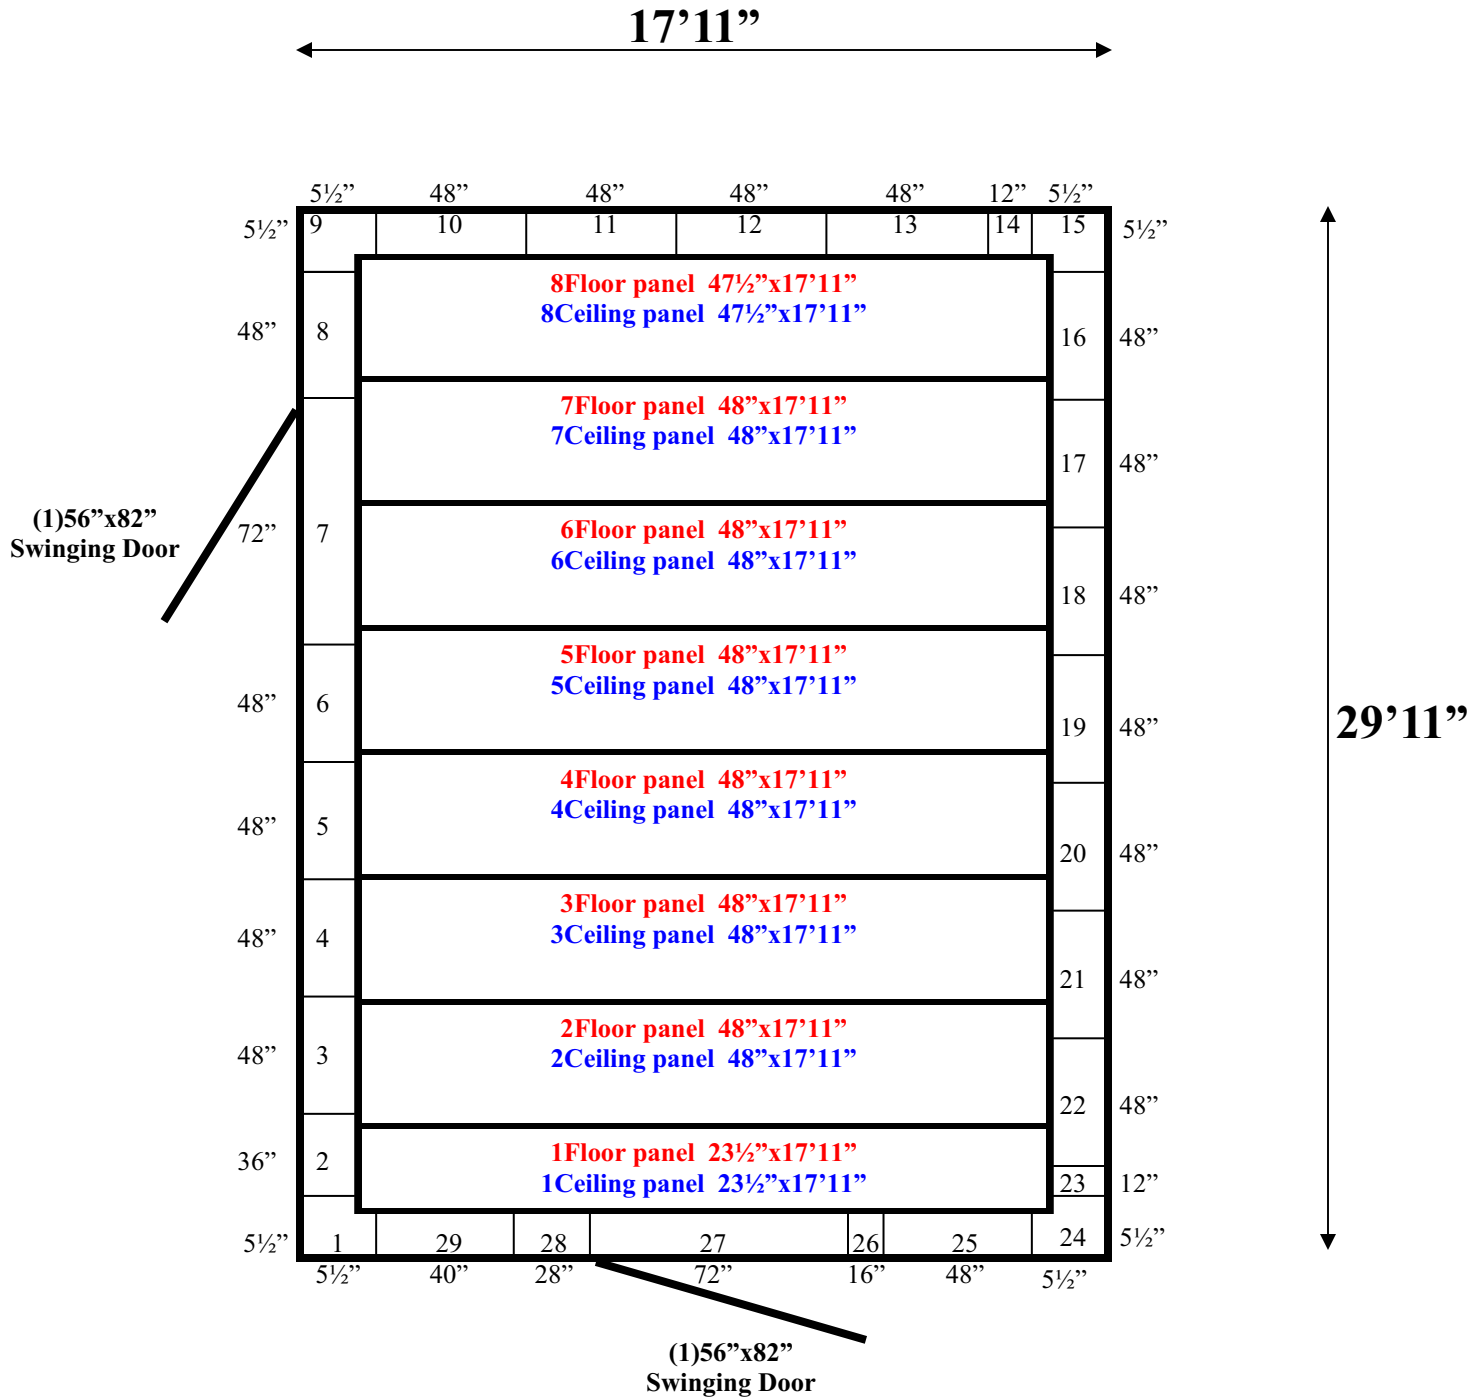

**17'11" x 29'11" x 9'3"**  
**Walk-In Freezer with Floor  
Wall, Ceiling & Floor Panels Diagram**

**REFRIGERATION SUPERSTORE**

*World's Largest Inventory*

*New & Used Walk-In/ Drive-In Coolers/ Freezers/ Refrigeration Systems*

1423 Planeview Drive, Oshkosh, WI 54904 Tel (920) 231-1711 Fax (920) 231-1701 [www.barrinc.com](http://www.barrinc.com)

**17'11" x 29'11" x 9'3" H  
Walk-In Freezer With Floor**