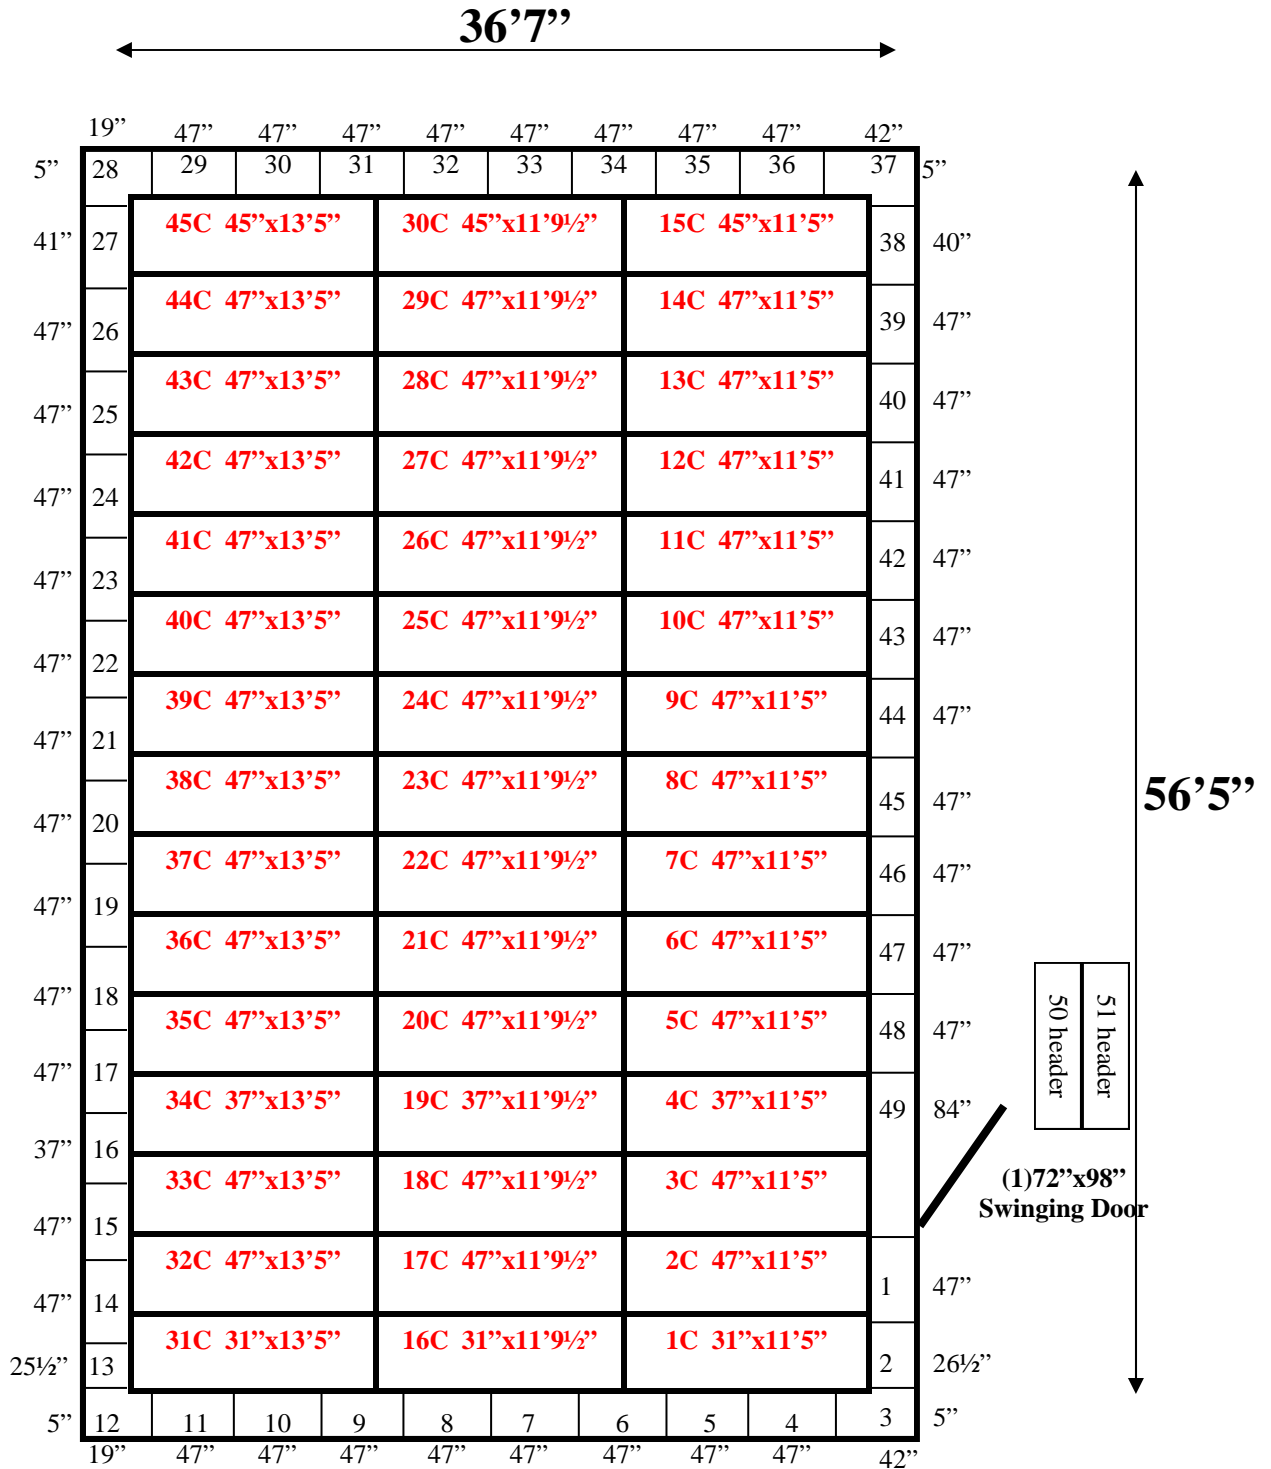

**36'7" x 56'5" x 18' H**  
**Walk-In Cooler or Freezer**  
**Wall & Ceiling Panels Diagram**

**REFRIGERATION SUPERSTORE**

*World's Largest Inventory*

*New & Used Walk-In/ Drive-In Coolers/ Freezers/ Refrigeration Systems*