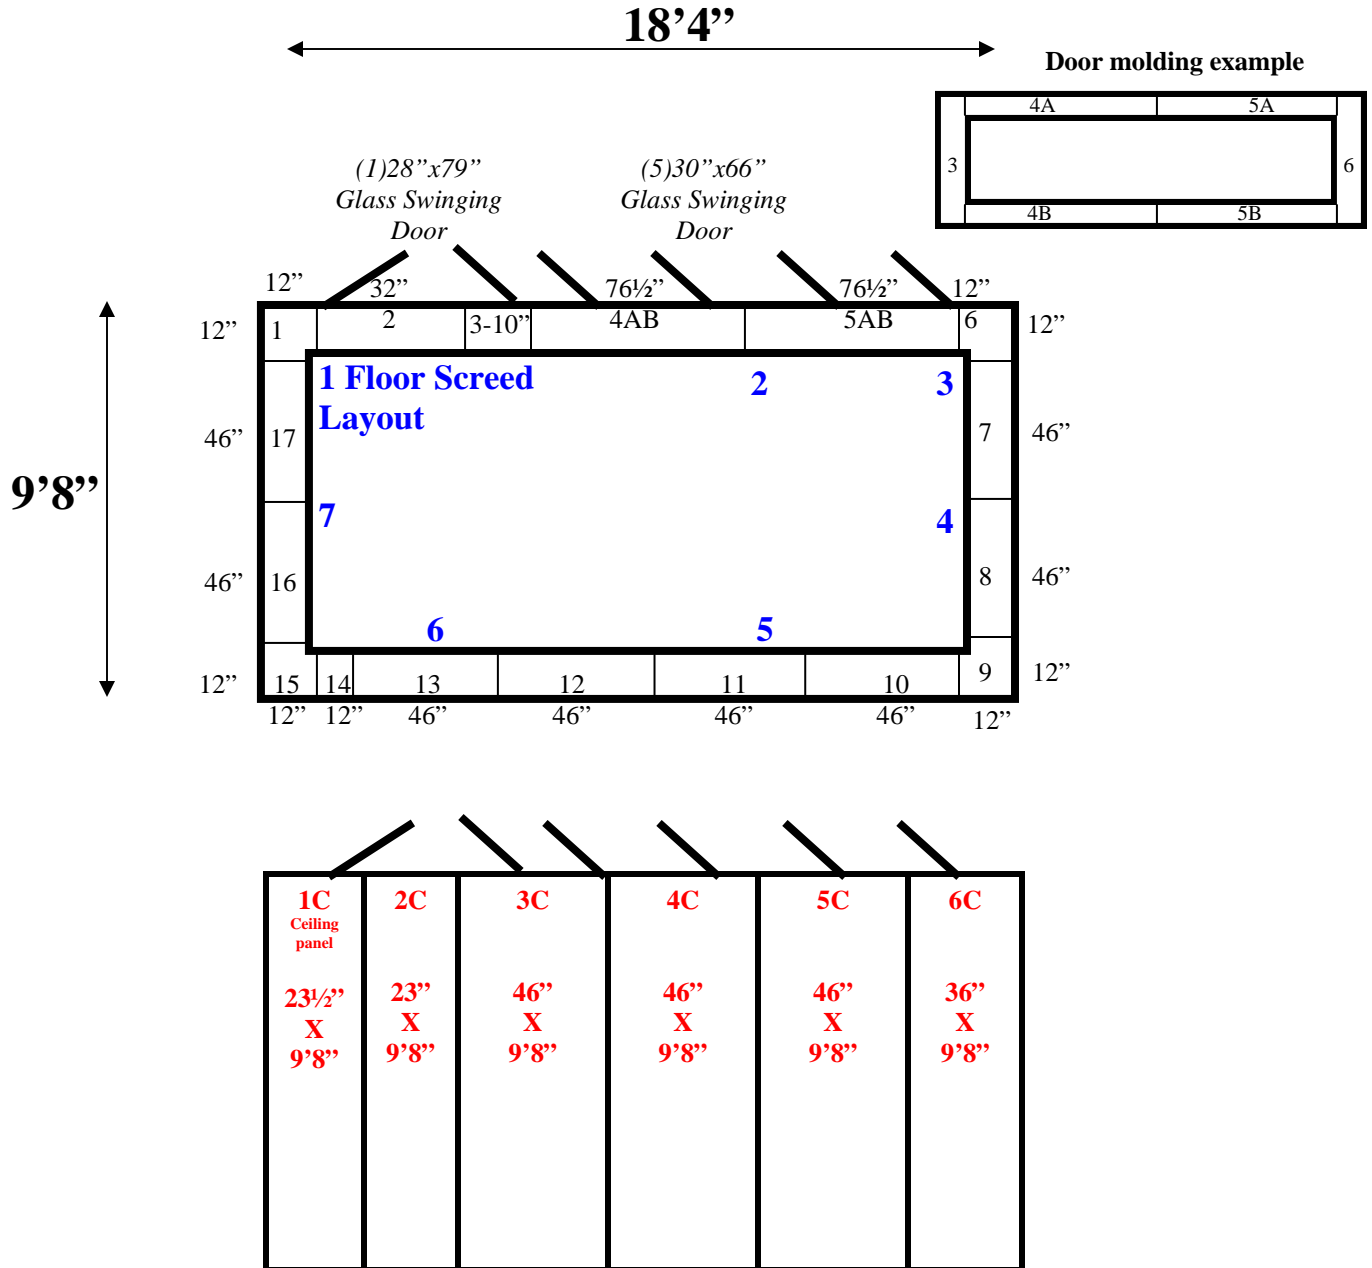

**9'8" x 18'4" x 8'6" H**  
**Walk-In Cooler with Glass Doors**  
**Wall & Ceiling Panels Diagram**

**REFRIGERATION SUPERSTORE**

*World's Largest Inventory*

*New & Used Walk-In/ Drive-In Coolers/ Freezers/ Refrigeration Systems*

1423 Planeview Drive, Oshkosh, WI 54904 Tel (920) 231-1711 Fax (920) 231-1701 [www.barrinc.com](http://www.barrinc.com)

**9'8" x 18'4" x 8'6" H  
Walk-In Cooler with Glass Doors**

27-09  
Green