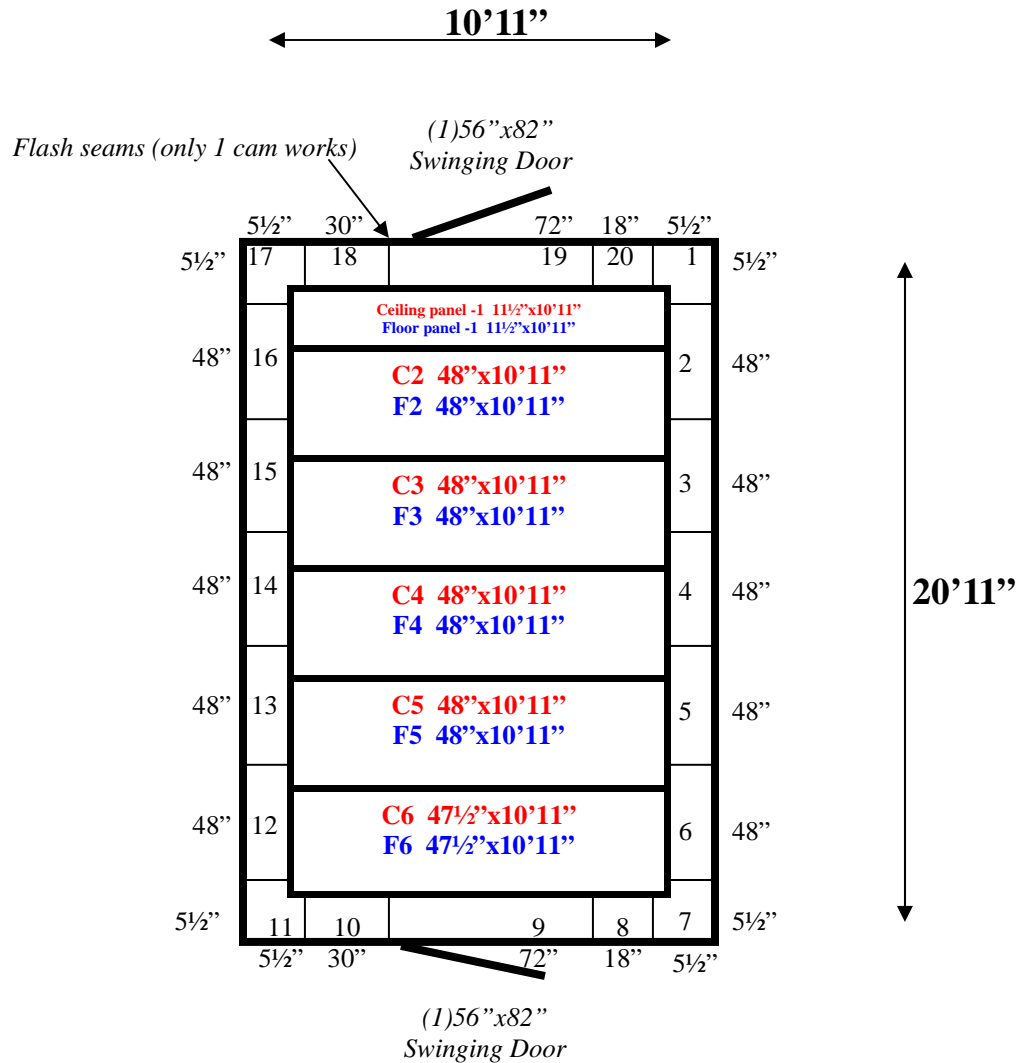

**10'11" x 20'11" x 9'3" H
Walk-In Freezer with Floor
Wall, Ceiling & Floor Panels Diagram**

REFRIGERATION SUPERSTORE

World's Largest Inventory

New & Used Walk-In/ Drive-In Coolers/ Freezers/ Refrigeration Systems