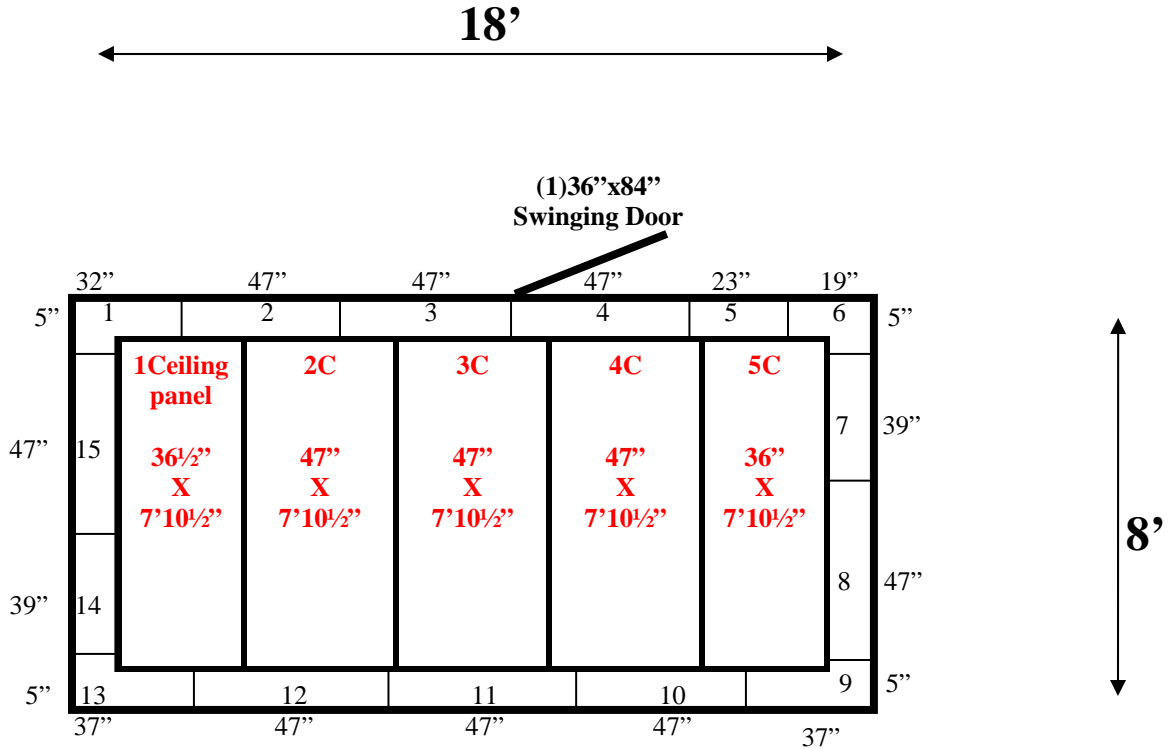

**8' x 18' x 9'11" H
Walk-In Cooler or Freezer
Wall & Ceiling Panels Diagram**

REFRIGERATION SUPERSTORE

World's Largest Inventory

New & Used Walk-In/ Drive-In Coolers/ Freezers/ Refrigeration Systems

1423 Planeview Drive, Oshkosh, WI 54904 Tel (920) 231-1711 Fax (920) 231-1701 www.barrinc.com

**8' x 18' x 9'11" H
Walk-In Cooler or Freezer**

**28-09
Lt Blue**