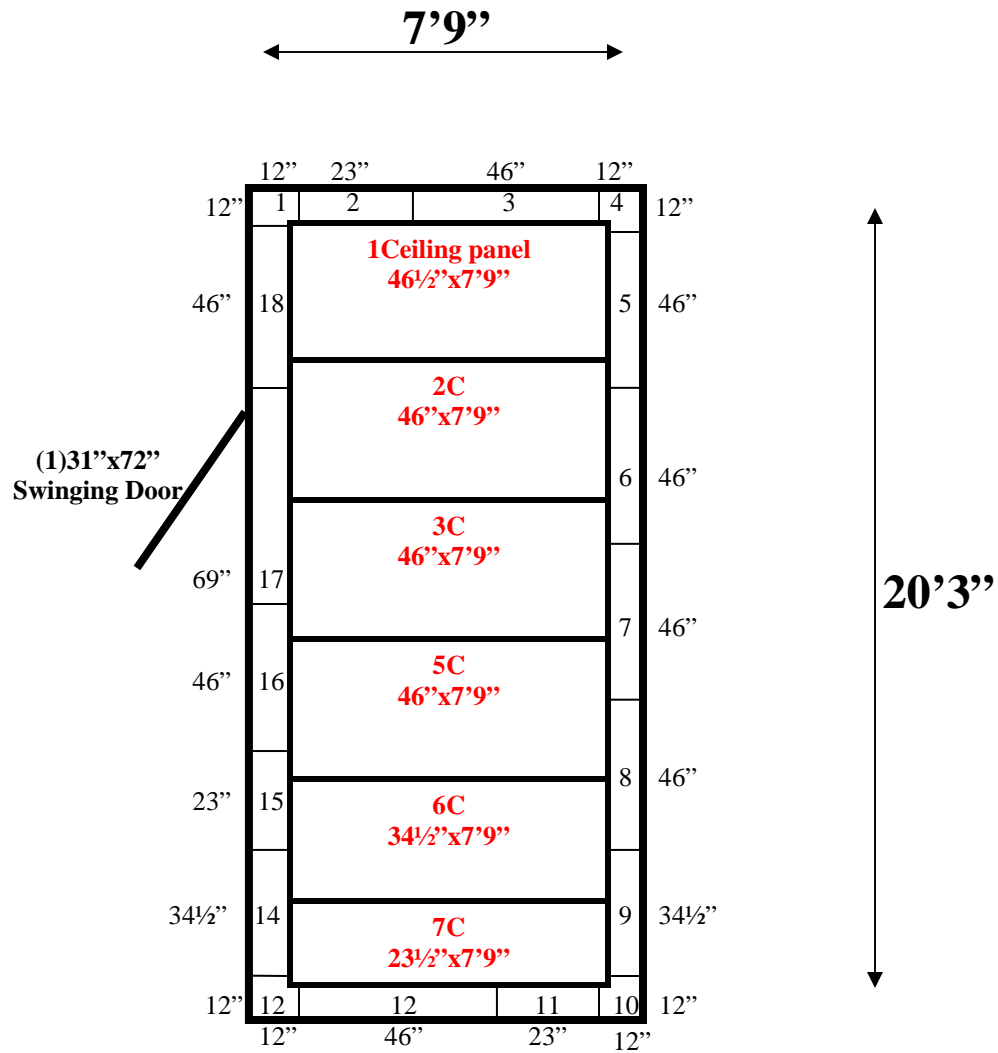

No number 4C for ceiling.

7'9" x 20'3" x 8'3" H
Walk-In Cooler or Freezer
Wall & Ceiling Panels Diagram

REFRIGERATION SUPERSTORE

World's Largest Inventory

New & Used Walk-In/ Drive-In Coolers/ Freezers/ Refrigeration Systems