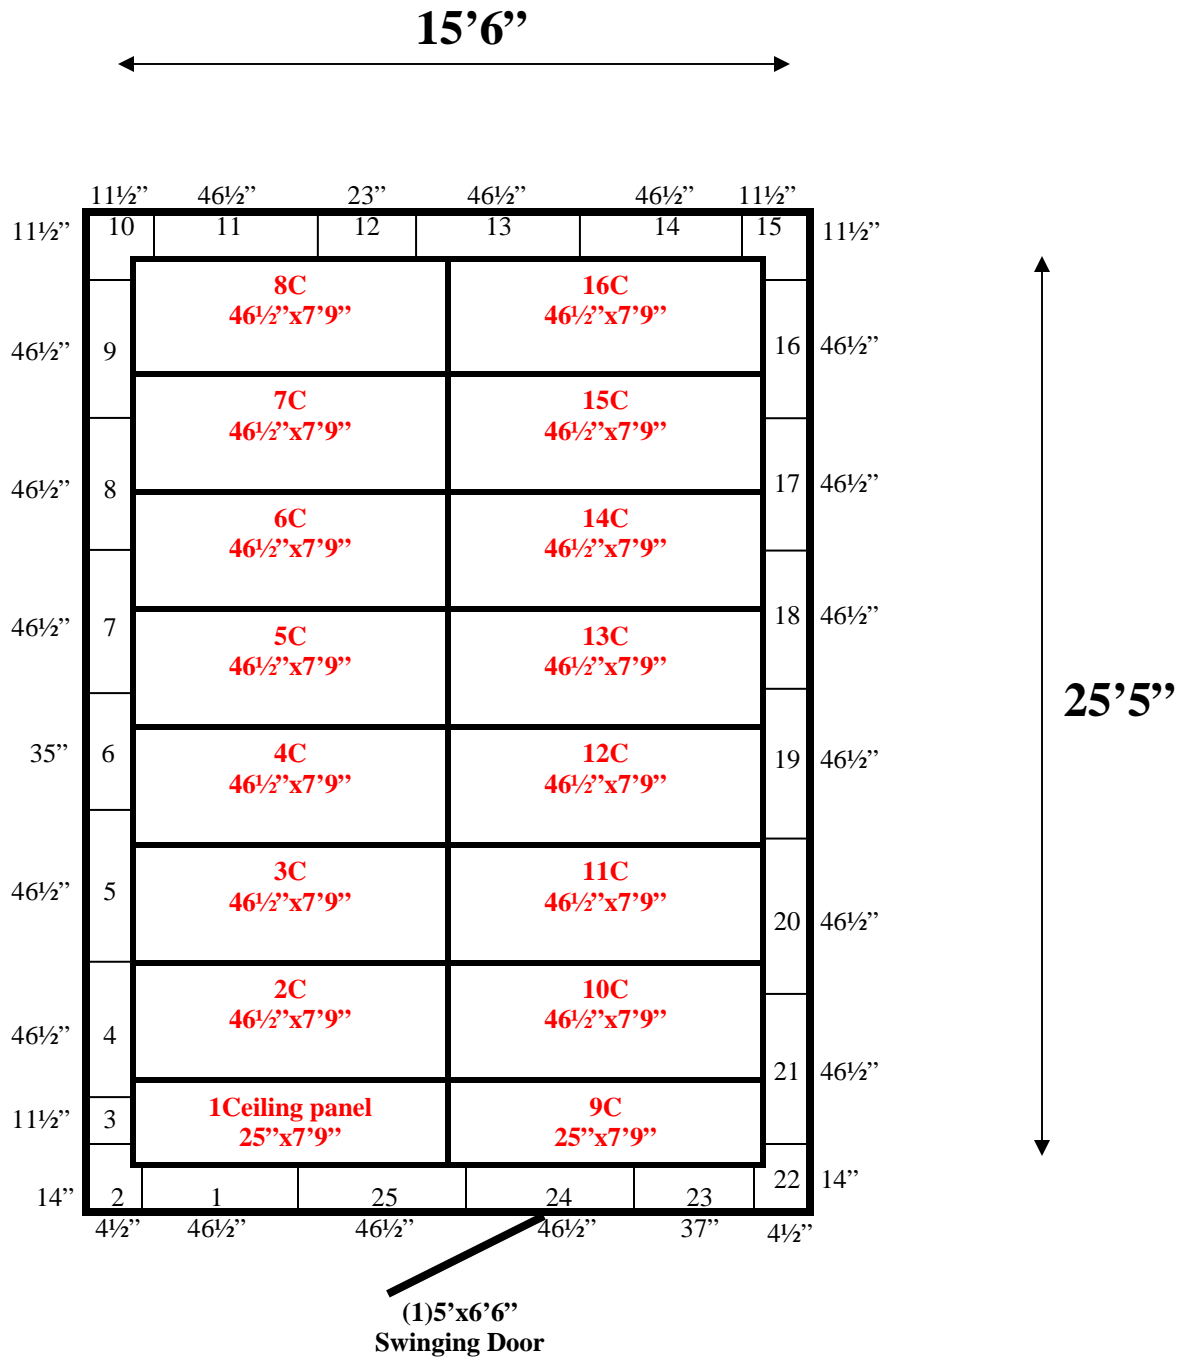

Ceiling Supports: 4"x4" Plates With Rods

15'6" x 25'5" x 8'3" H
Walk-In Cooler or Freezer
Wall & Ceiling Panels Diagram

REFRIGERATION SUPERSTORE

World's Largest Inventory

New & Used Walk-In/ Drive-In Coolers/ Freezers/ Refrigeration Systems

1423 Planeview Drive, Oshkosh, WI 54904 Tel (920) 231-1711 Fax (920) 231-1701 www.barrinc.com

**15'6" x 25'5" x 8'3" H
Walk-In Cooler or Freezer**