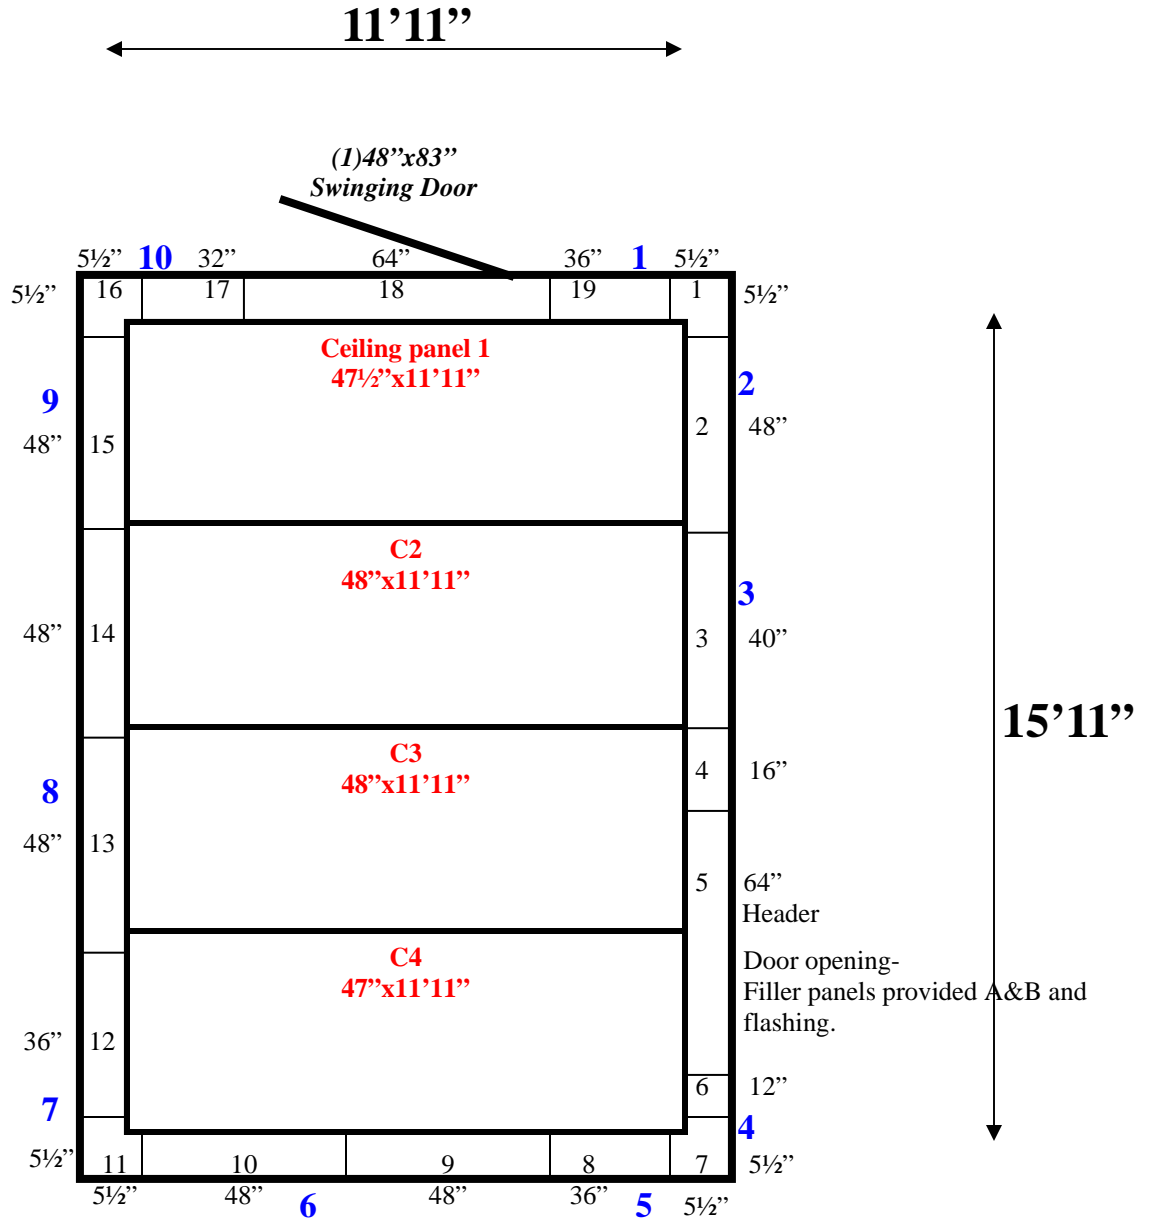

**11'11" x 15'11" x 9' H
Walk-In Cooler or Freezer
Wall & Ceiling Panels Diagram**

17-09
Orange

REFRIGERATION SUPERSTORE

World's Largest Inventory

New & Used Walk-In/ Drive-In Coolers/ Freezers/ Refrigeration Systems

1423 Planeview Drive, Oshkosh, WI 54904 Tel (920) 231-1711 Fax (920) 231-1701 www.barrinc.com

**11'11" x 15'11" x 9' H
Walk-In Cooler or Freezer**

**17-09
Orange**