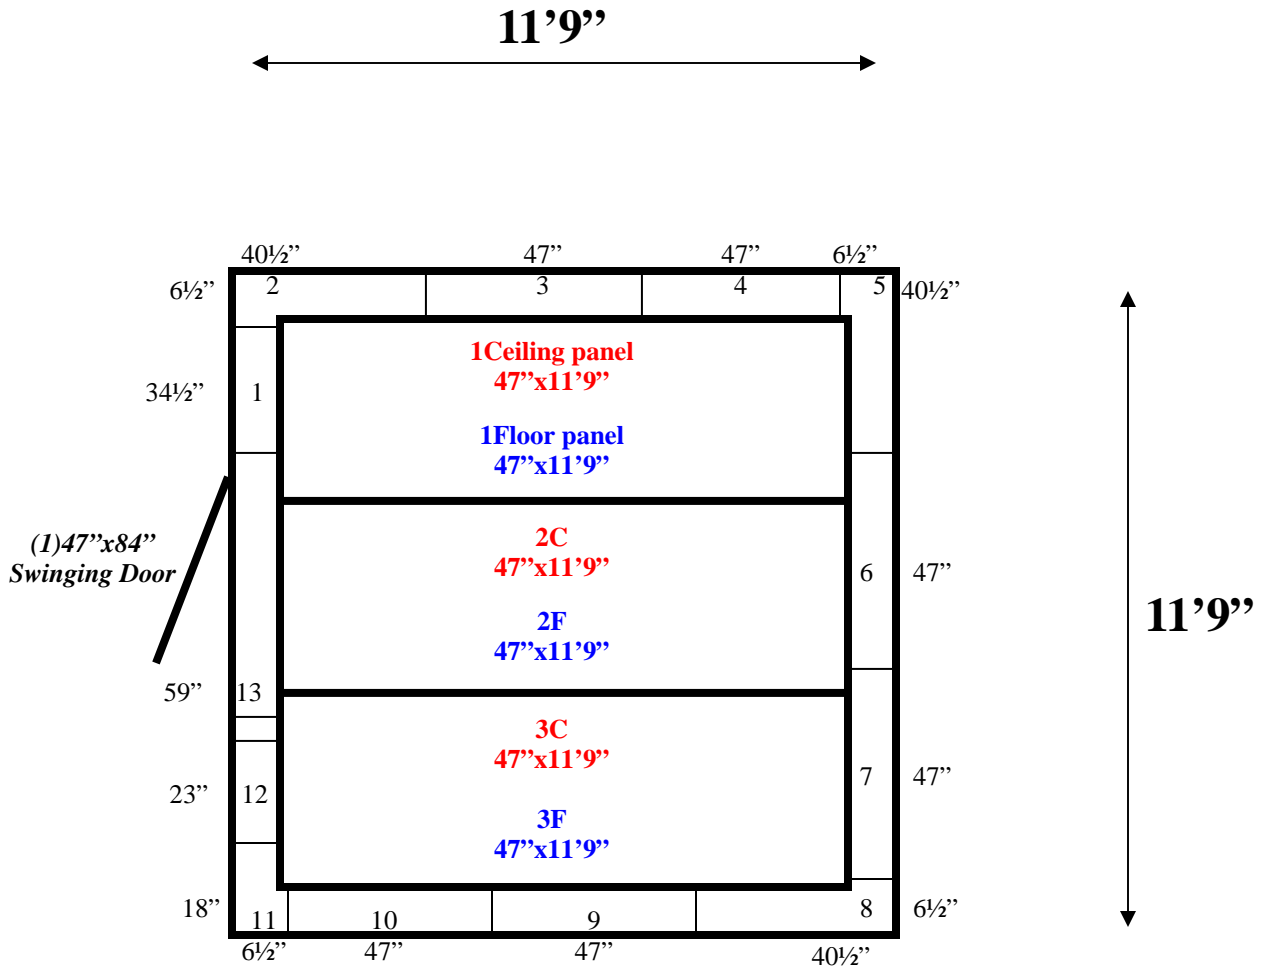

Ceiling & Floor panels layout the same.

Interior ramp included.

**11'9" x 11'9" x 10' H
Walk-In Freezer With Floor
Wall, Ceiling & Floor Panels Diagram**

18-09
Black

REFRIGERATION SUPERSTORE

World's Largest Inventory