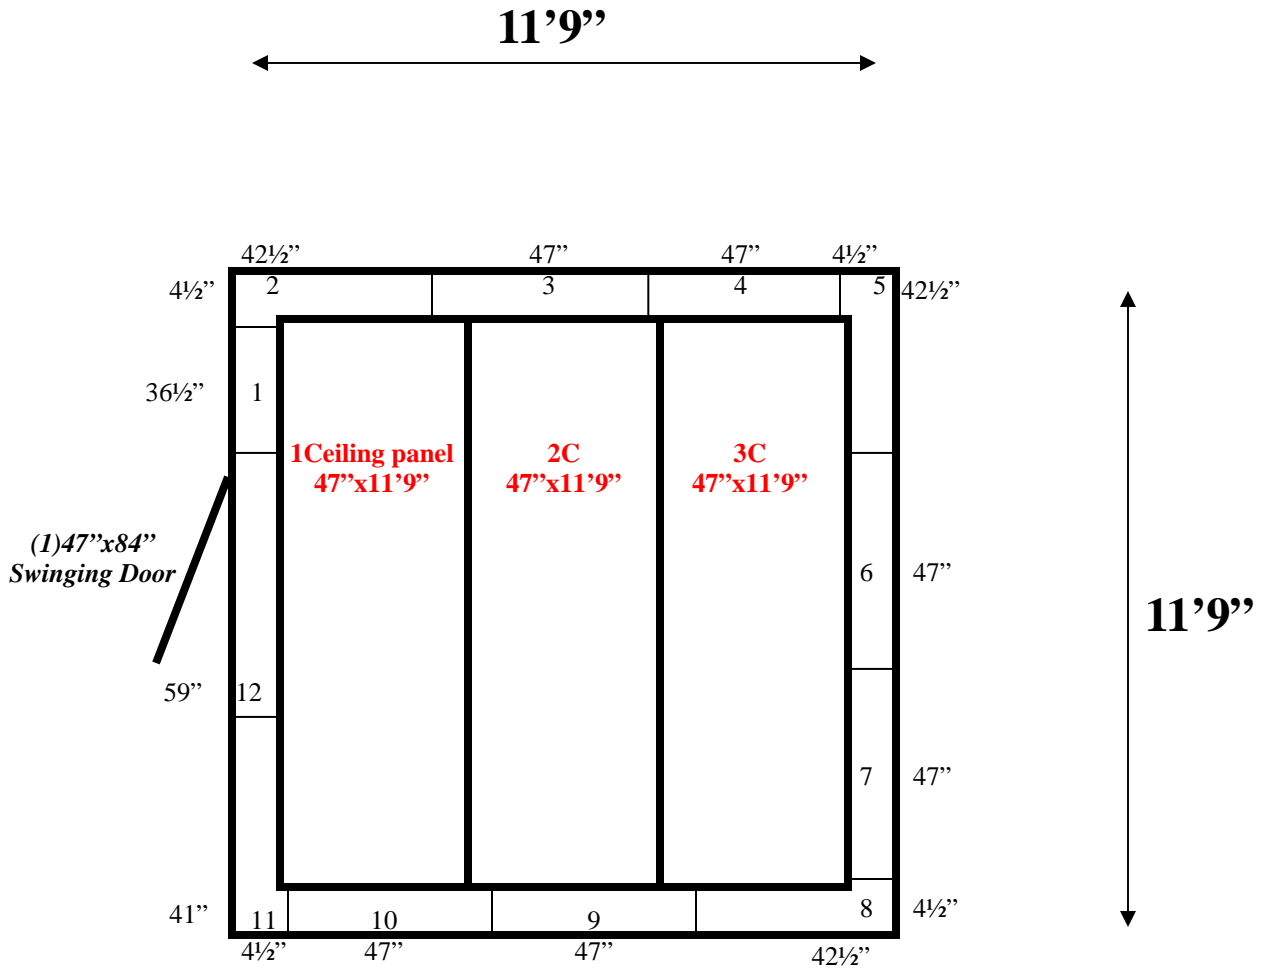

**11'9" x 11'9" x 10' H  
Walk-In Cooler or Freezer  
Wall & Ceiling Panels Diagram**

18-09  
Lt Blue

**REFRIGERATION SUPERSTORE**

*World's Largest Inventory*

*New & Used Walk-In/ Drive-In Coolers/ Freezers/ Refrigeration Systems*

1423 Planeview Drive, Oshkosh, WI 54904 Tel (920) 231-1711 Fax (920) 231-1701 [www.barrinc.com](http://www.barrinc.com)

**11'9" x 11'9" x 10' H  
Walk-In Cooler or Freezer**

**18-09  
Lt Blue**