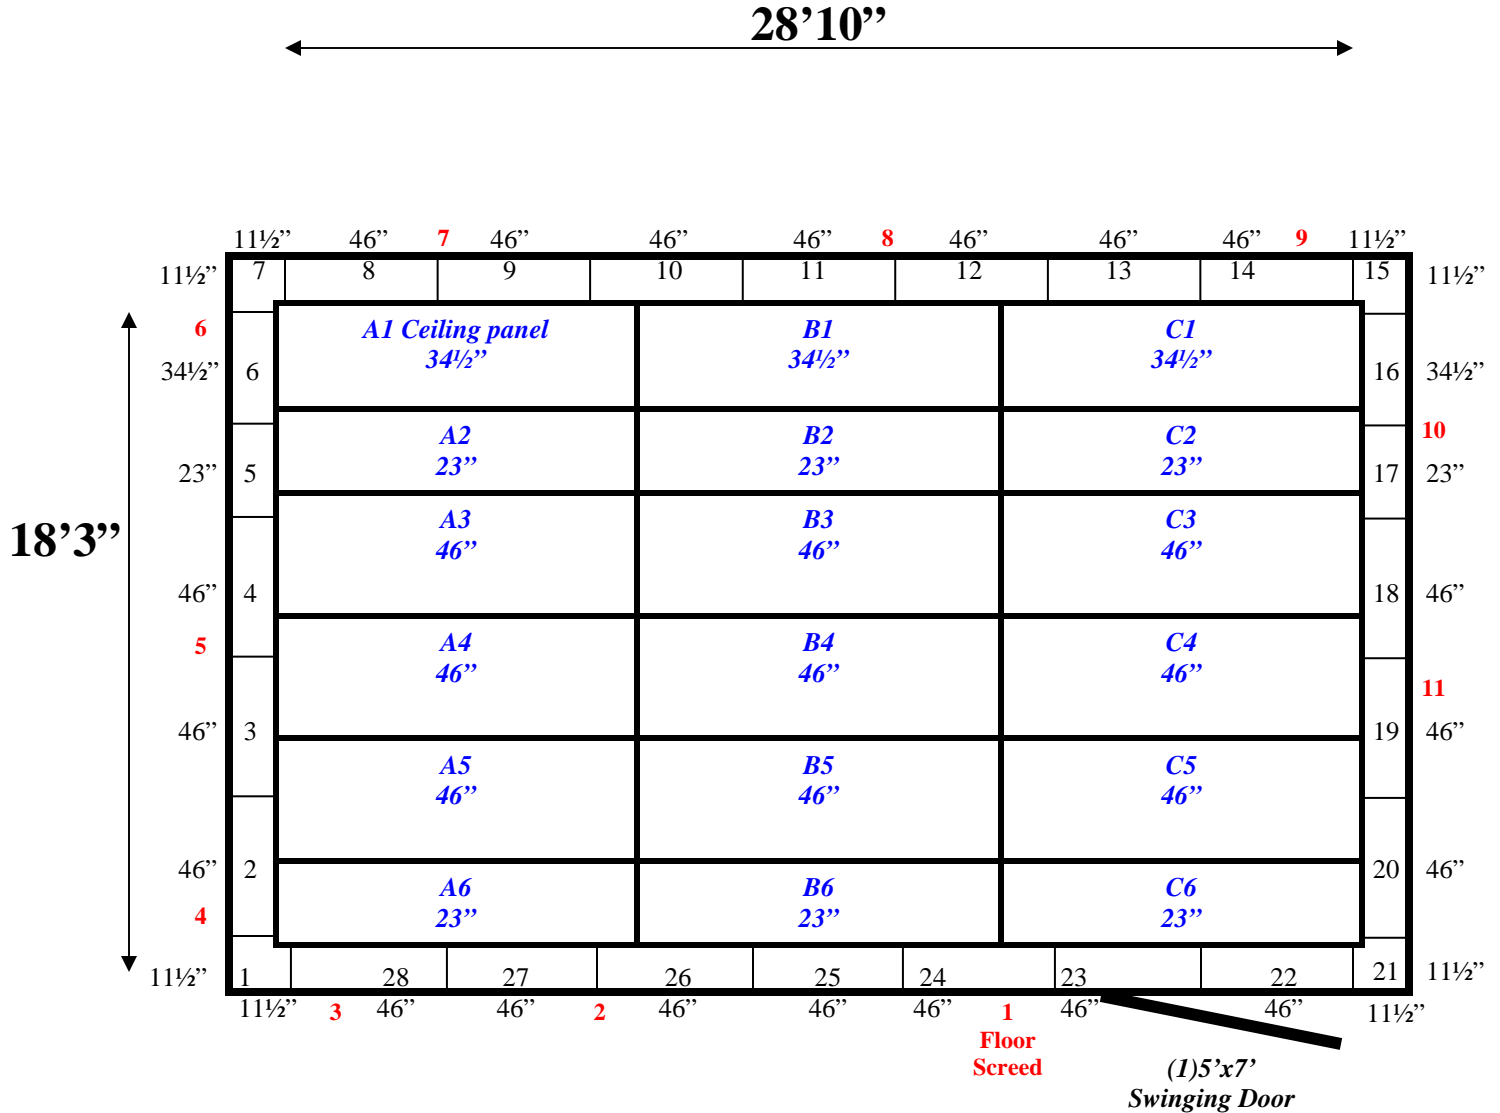

Ceiling Support: 2 Beams (4)posts) (Aluminum)

18'3" x 28'10" x 10'6" H
Walk-In Cooler or Freezer
Wall & Ceiling Panels Diagram

151-08
Red Blue

REFRIGERATION SUPERSTORE

World's Largest Inventory

New & Used Walk-In/ Drive-In Coolers/ Freezers/ Refrigeration Systems

1423 Planeview Drive, Oshkosh, WI 54904 Tel (920) 231-1711 Fax (920) 231-1701 www.barrinc.com

**18'3" x 28'10" x 10'6" H
Walk-In Cooler or Freezer
Wall & Ceiling Panels Diagram**

**151-08
Red Blue**