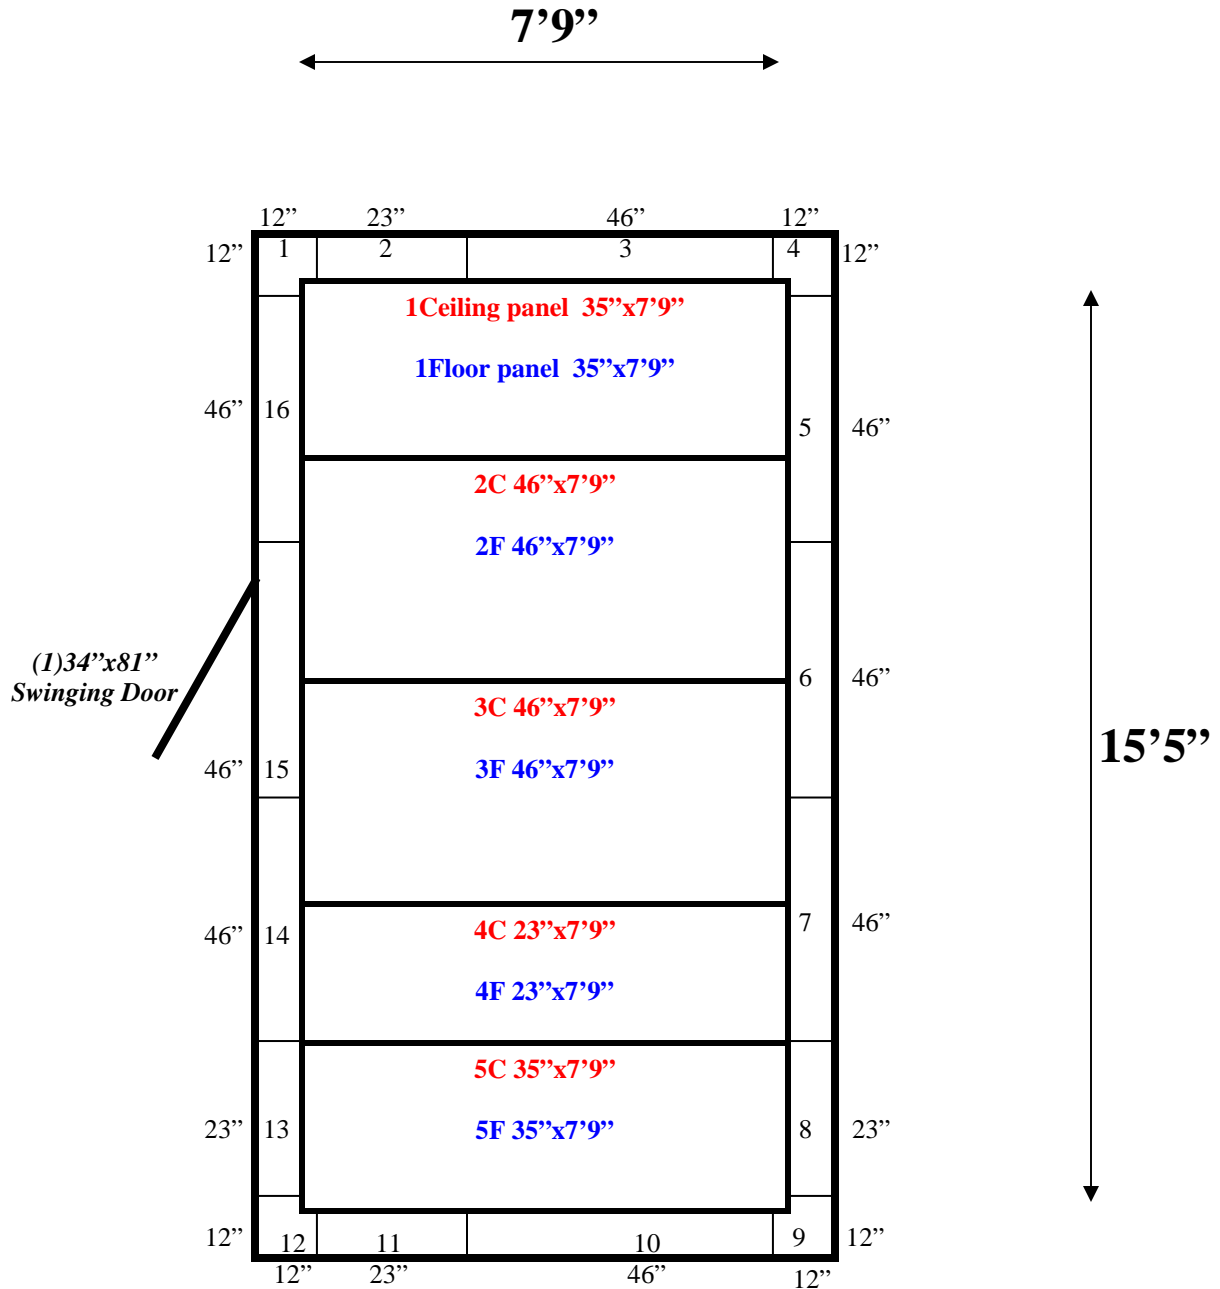

7'9" x 15'5" x 8'8" H
Walk-In Freezer with Floor
Wall, Ceiling & Floor Panels Diagram

REFRIGERATION SUPERSTORE

World's Largest Inventory

New & Used Walk-In/ Drive-In Coolers/ Freezers/ Refrigeration Systems

1423 Planeview Drive, Oshkosh, WI 54904 Tel (920) 231-1711 Fax (920) 231-1701 www.barrinc.com

**7'9" x 15'5" x 8'8" H
Walk-In Freezer with Floor**

**13-09
Red**