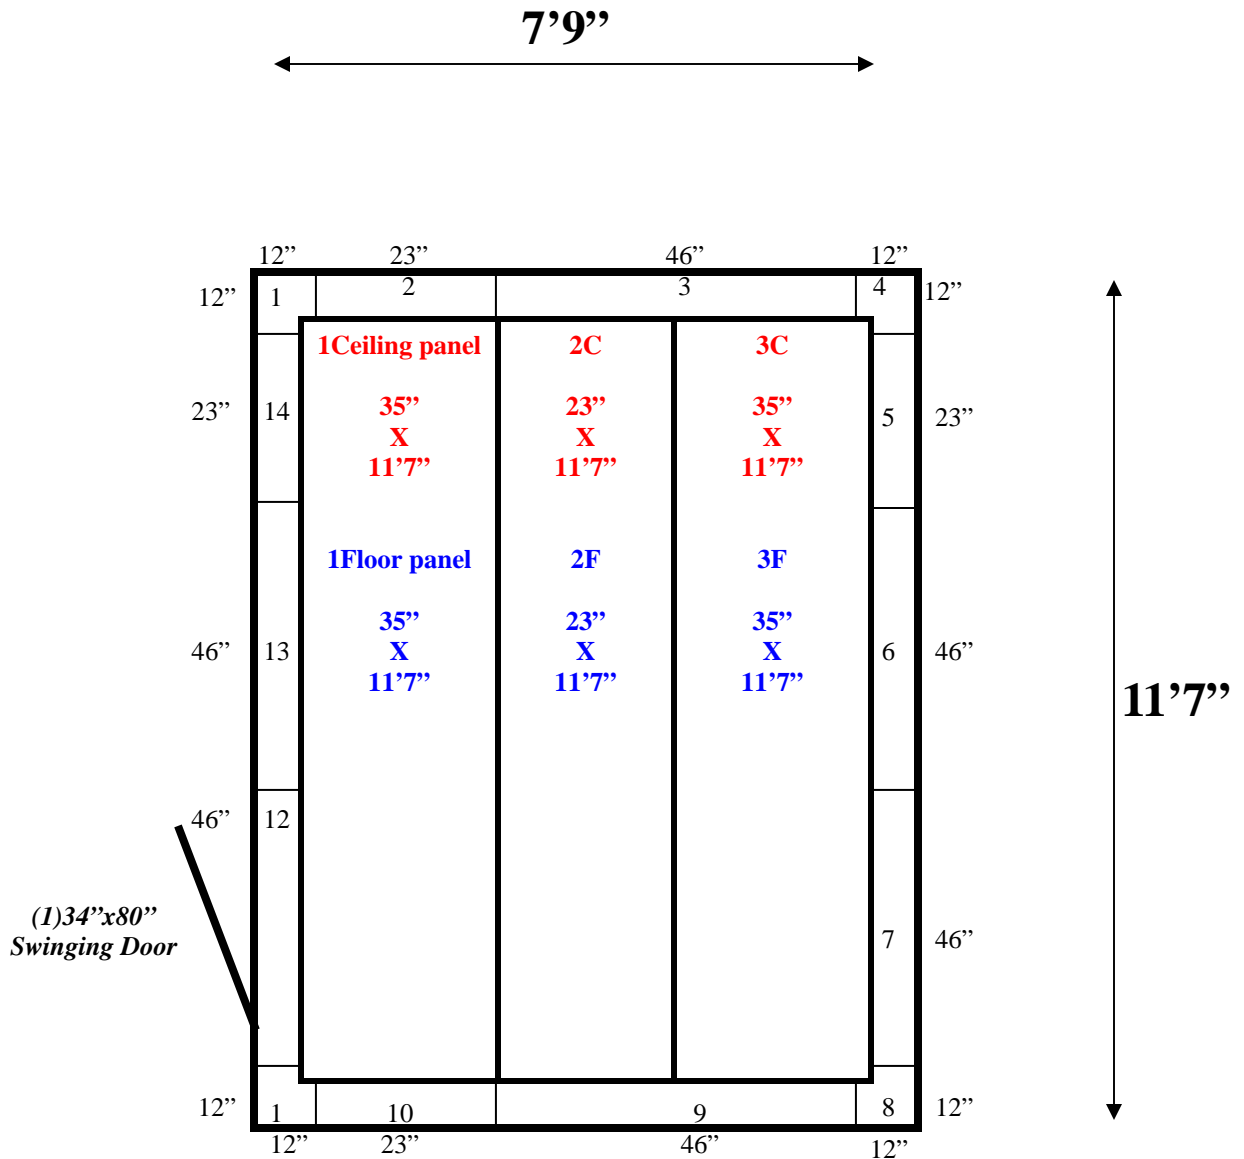

*Ceiling panels & Floor panels layout the same.*

**7'9" x 11'7" x 8'7" H  
Walk-In Freezer with Floor  
Wall, Ceiling & Floor Panels Diagram**

**REFRIGERATION SUPERSTORE**

*World's Largest Inventory*

*New & Used Walk-In/ Drive-In Coolers/ Freezers/ Refrigeration Systems*

1423 Planeview Drive, Oshkosh, WI 54904 Tel (920) 231-1711 Fax (920) 231-1701 [www.barrinc.com](http://www.barrinc.com)

**7'9" x 11'7" x 8'7" H  
Walk-In Freezer with Floor**