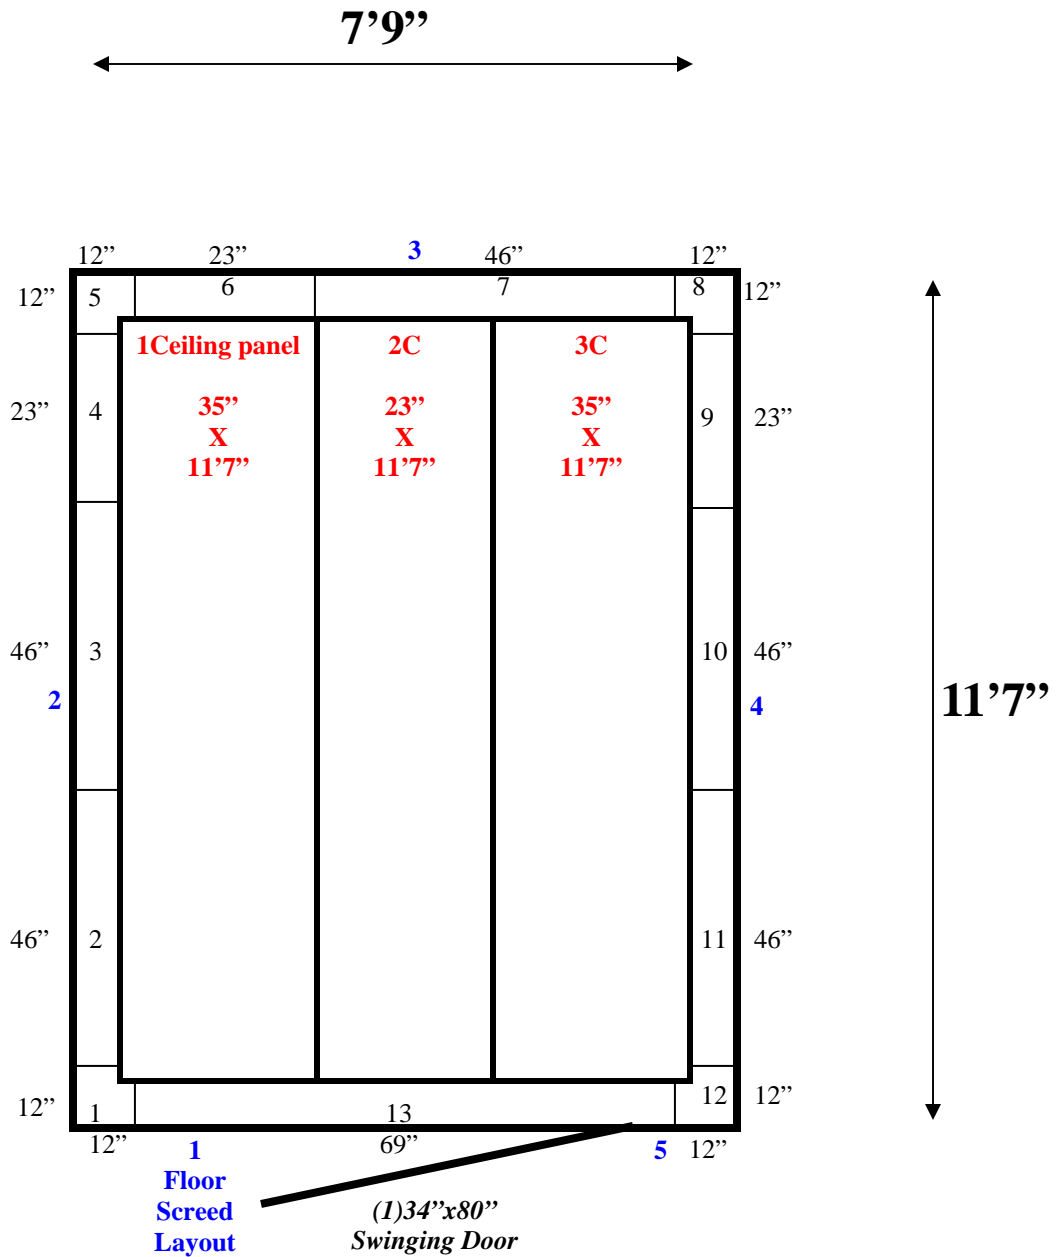

**7'9" x 11'7" x 8'4" H
Walk-In Cooler or Freezer
Wall & Ceiling Panels Diagram**

14-09
Brown

REFRIGERATION SUPERSTORE

World's Largest Inventory

New & Used Walk-In/ Drive-In Coolers/ Freezers/ Refrigeration Systems

1423 Planeview Drive, Oshkosh, WI 54904 Tel (920) 231-1711 Fax (920) 231-1701 www.barrinc.com

7'9" x 11'7" x 8'4" H
Walk-In Cooler or Freezer

14-09
Brown