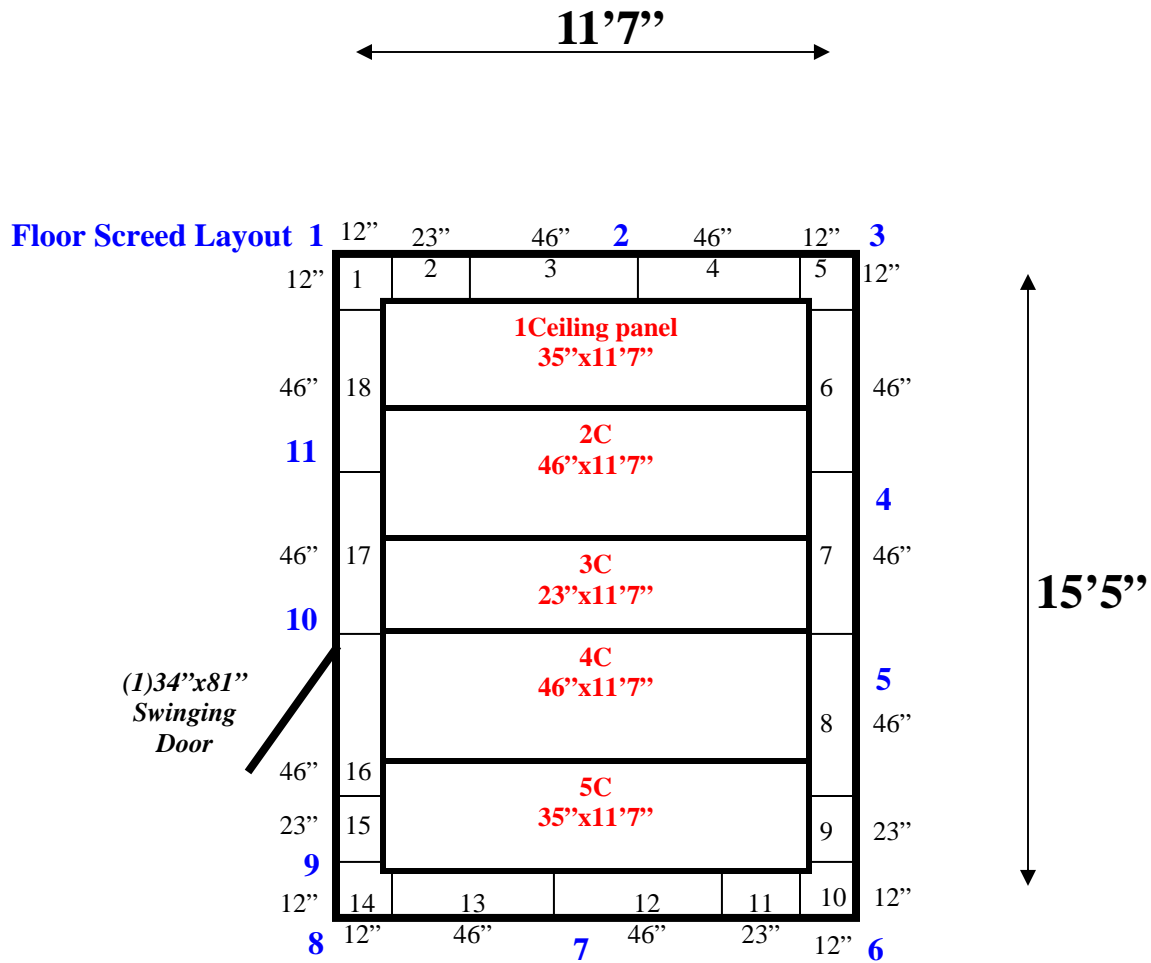

**11'7" x 15'5" x 8'5" H  
Walk-In Cooler or Freezer  
Wall & Ceiling Panels Diagram**

**REFRIGERATION SUPERSTORE**

*World's Largest Inventory*

*New & Used Walk-In/ Drive-In Coolers/ Freezers/ Refrigeration Systems*

1423 Planeview Drive, Oshkosh, WI 54904 Tel (920) 231-1711 Fax (920) 231-1701 [www.barrinc.com](http://www.barrinc.com)

**11'7" x 15'5" x 8'5" H  
Walk-In Cooler or Freezer**

**13-09  
Yellow**