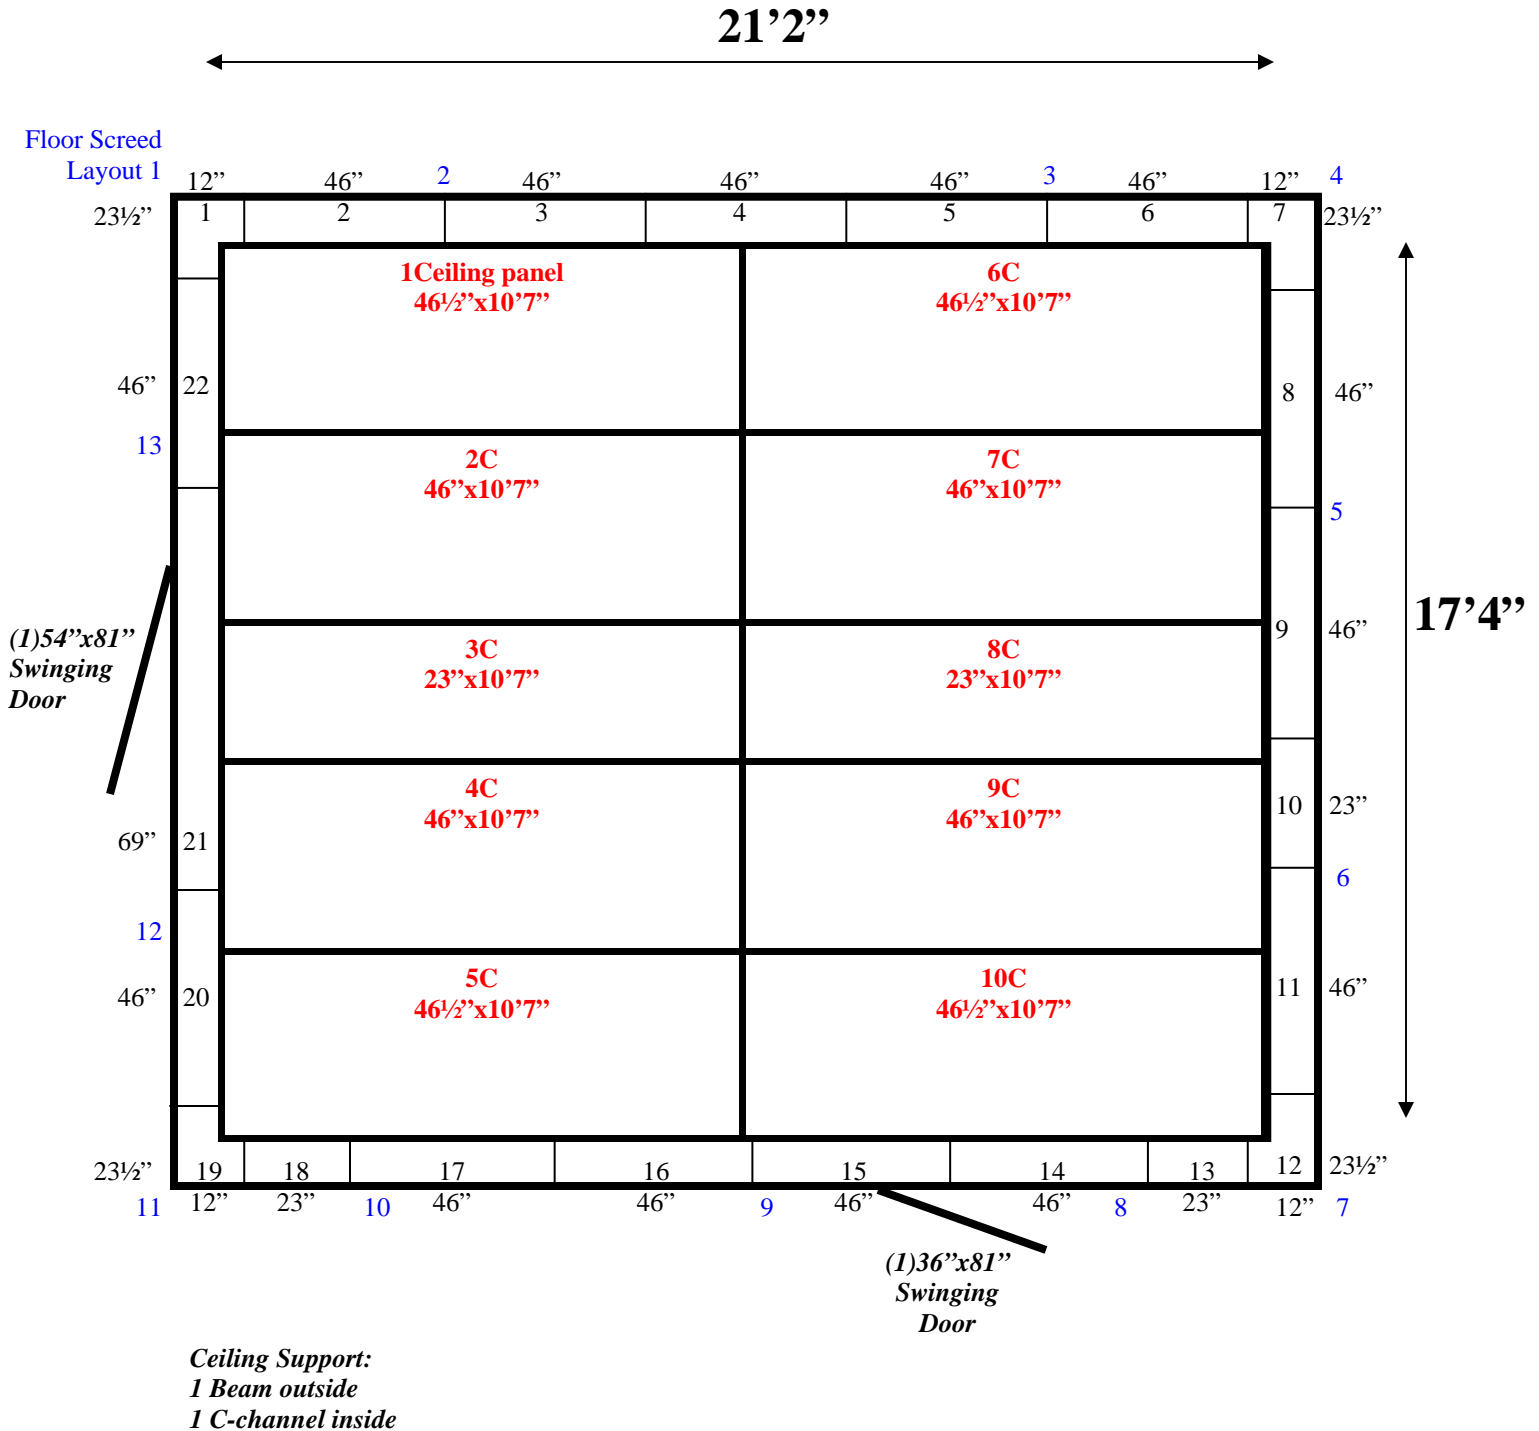

17'4" x 21'2" x 8'5" H
Walk-In Cooler or Freezer
Wall & Ceiling Panels Diagram

13-09
Black

REFRIGERATION SUPERSTORE

World's Largest Inventory

New & Used Walk-In/ Drive-In Coolers/ Freezers/ Refrigeration Systems

1423 Planeview Drive, Oshkosh, WI 54904 Tel (920) 231-1711 Fax (920) 231-1701 www.barrinc.com

**17'4" x 21'2" x 8'5" H
Walk-In Cooler or Freezer**

**13-09
Black**