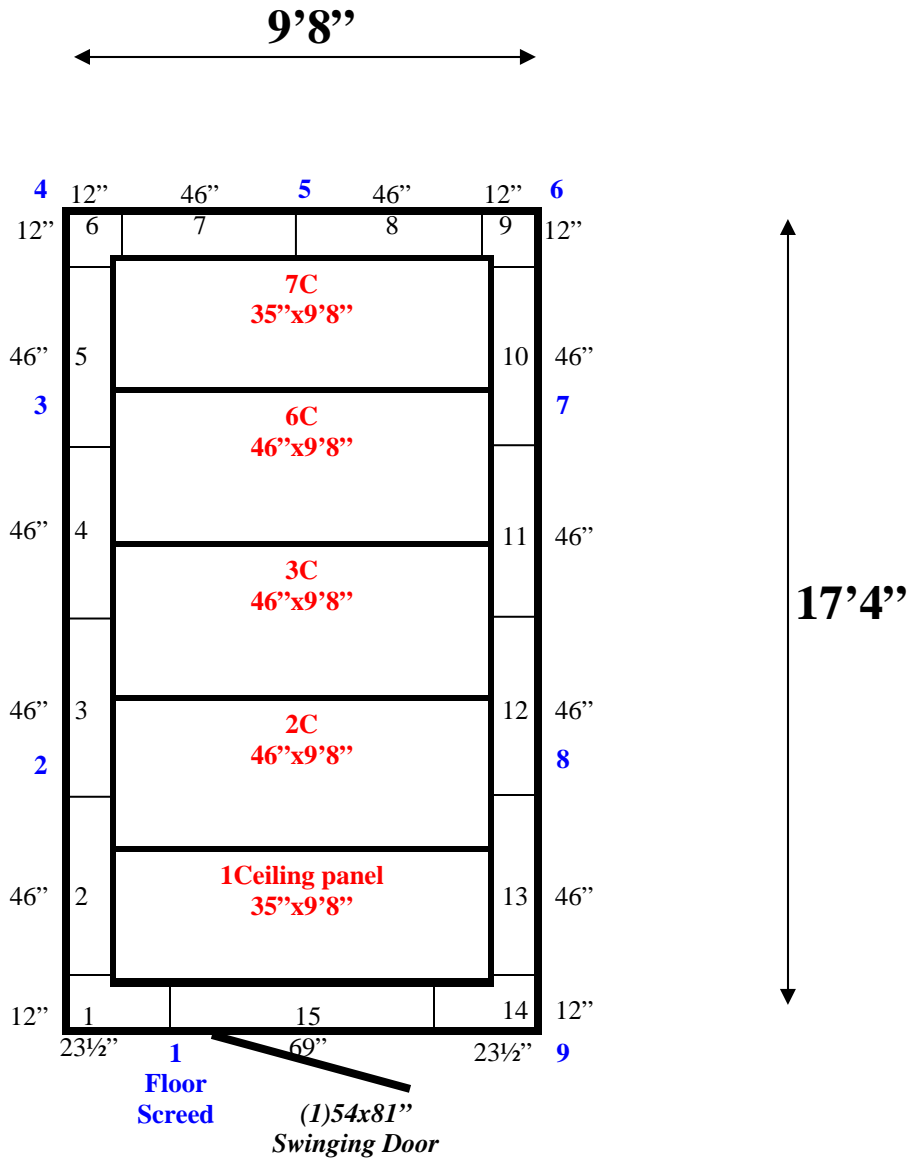

9'8" x 17'4" x 8'5" H
Walk-In Cooler or Freezer
Wall & Ceiling Panels Diagram

REFRIGERATION SUPERSTORE

World's Largest Inventory

New & Used Walk-In/ Drive-In Coolers/ Freezers/ Refrigeration Systems

1423 Planeview Drive, Oshkosh, WI 54904 Tel (920) 231-1711 Fax (920) 231-1701 www.barrinc.com

**9'8" x 17'4" x 8'5" H
Walk-In Cooler or Freezer**

**13-09
Green**