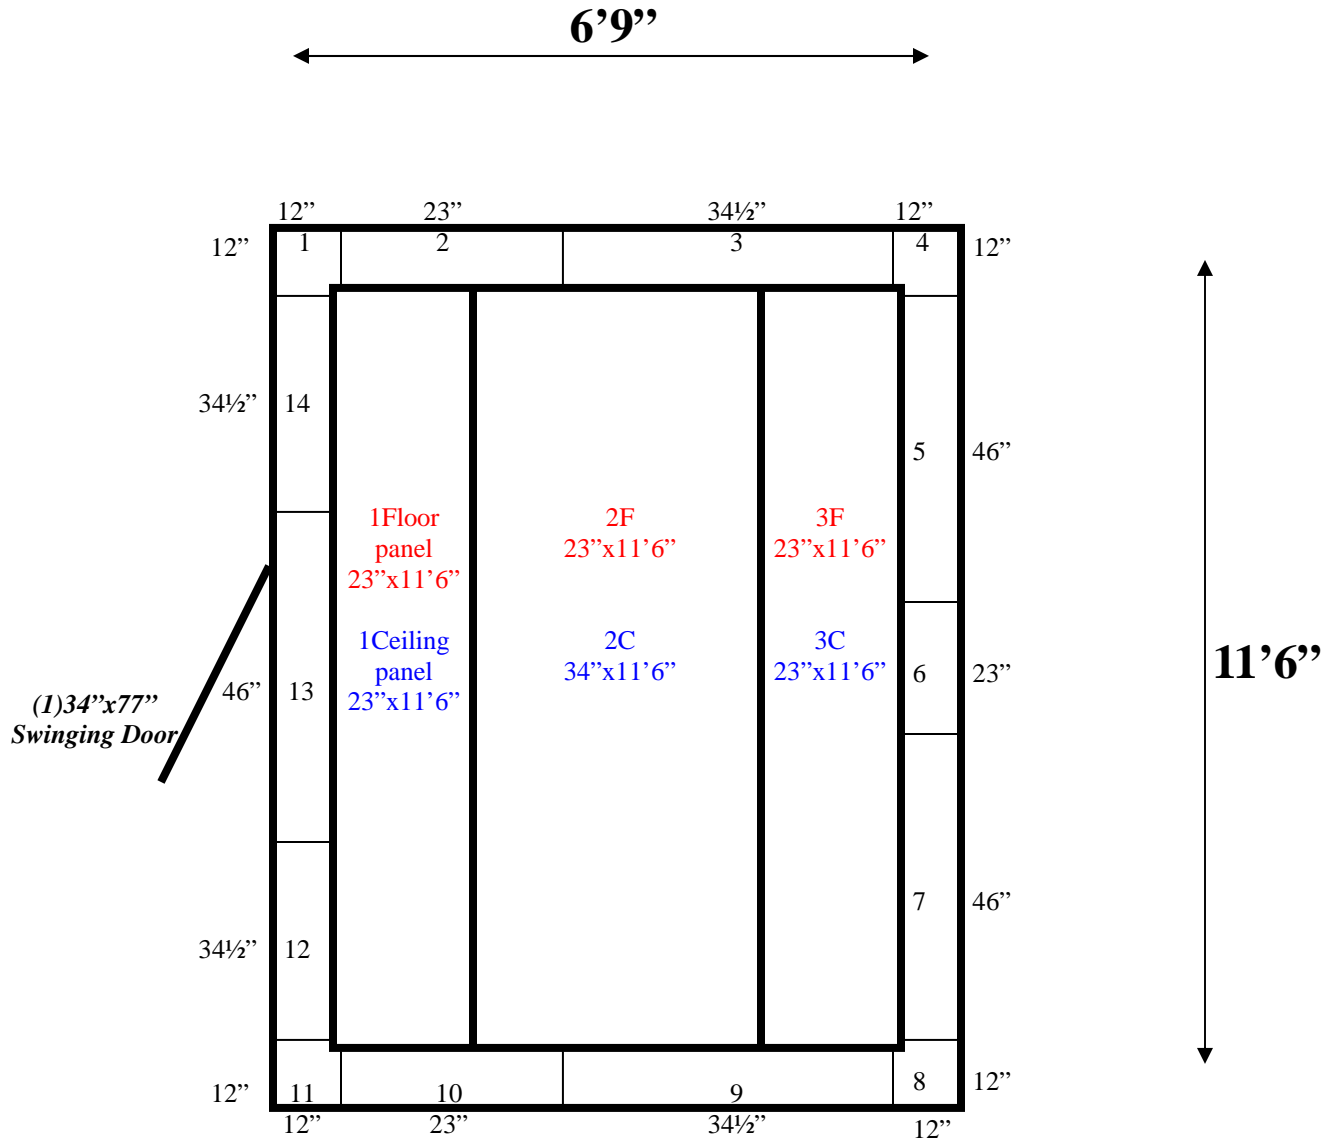

*Ceiling & Floor panels layout the same.*

**6'9" x 11'6" x 8'6" H  
Walk-In Freezer with Floor  
Wall, Ceiling & Floor Panels Diagram**

151-08  
Red Green

**REFRIGERATION SUPERSTORE**

*World's Largest Inventory*