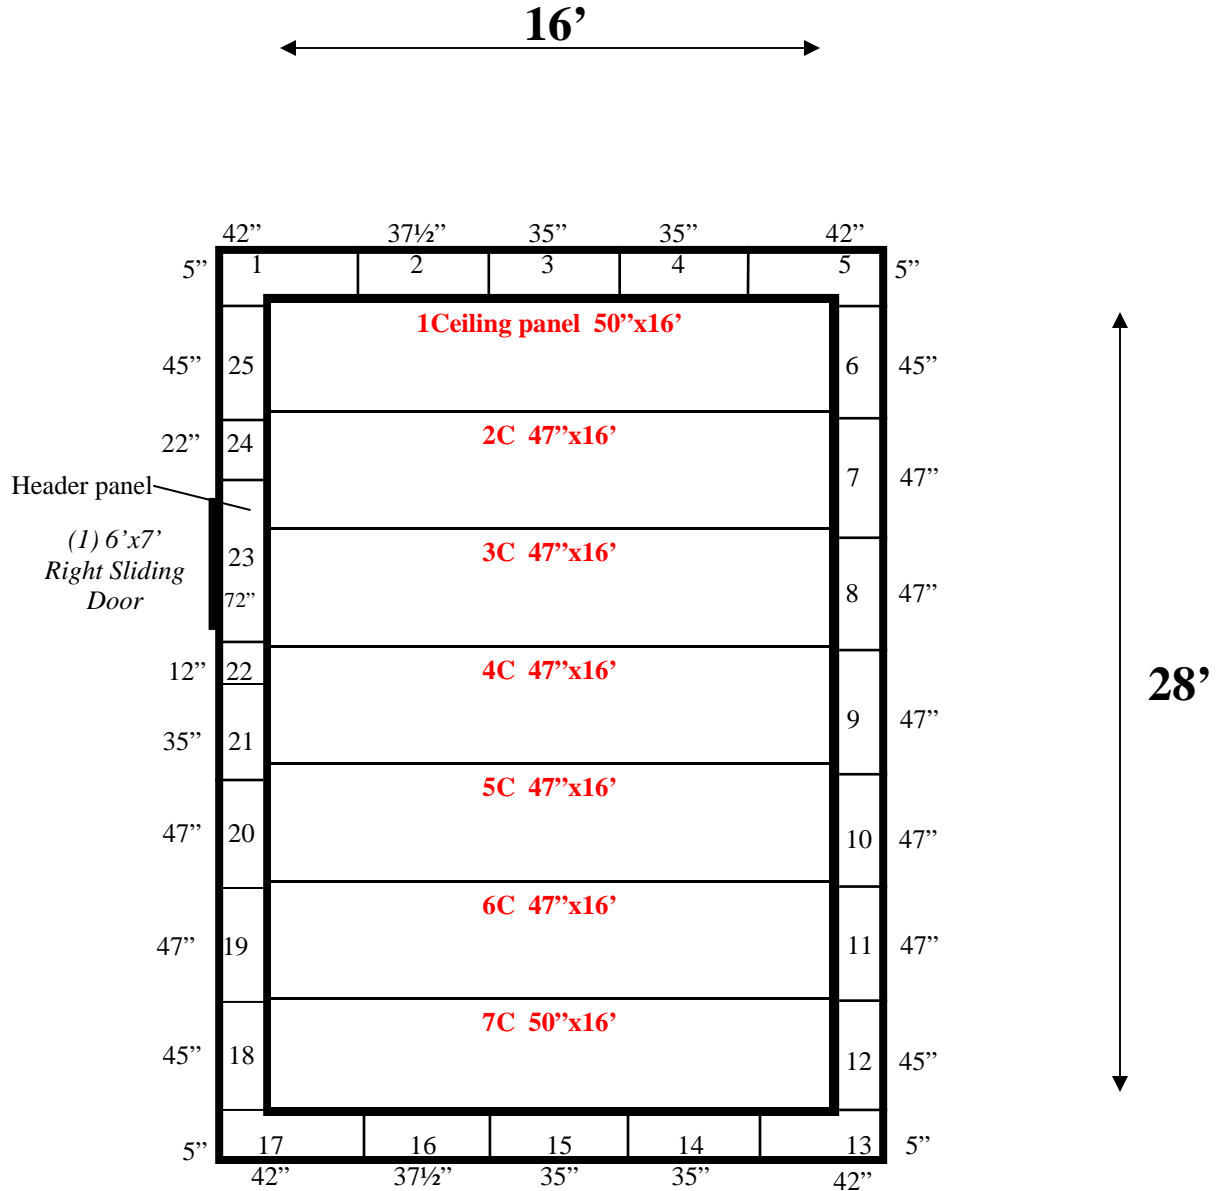

**16' x 28' x 9'4" H  
Walk-In Cooler or Freezer  
Wall and Ceiling Panels Diagram**

Black

**REFRIGERATION SUPERSTORE**

*World's Largest Inventory*

*New & Used Walk-In/ Drive-In Coolers/ Freezers/ Refrigeration Systems*

1423 Planeview Drive, Oshkosh, WI 54904 Tel (920) 231-1711 Fax (920) 231-1701 [www.barrinc.com](http://www.barrinc.com)

**16' x 28' x 8'5" H  
Walk-In Cooler or Freezer  
Wall & Ceiling Panels Diagram**