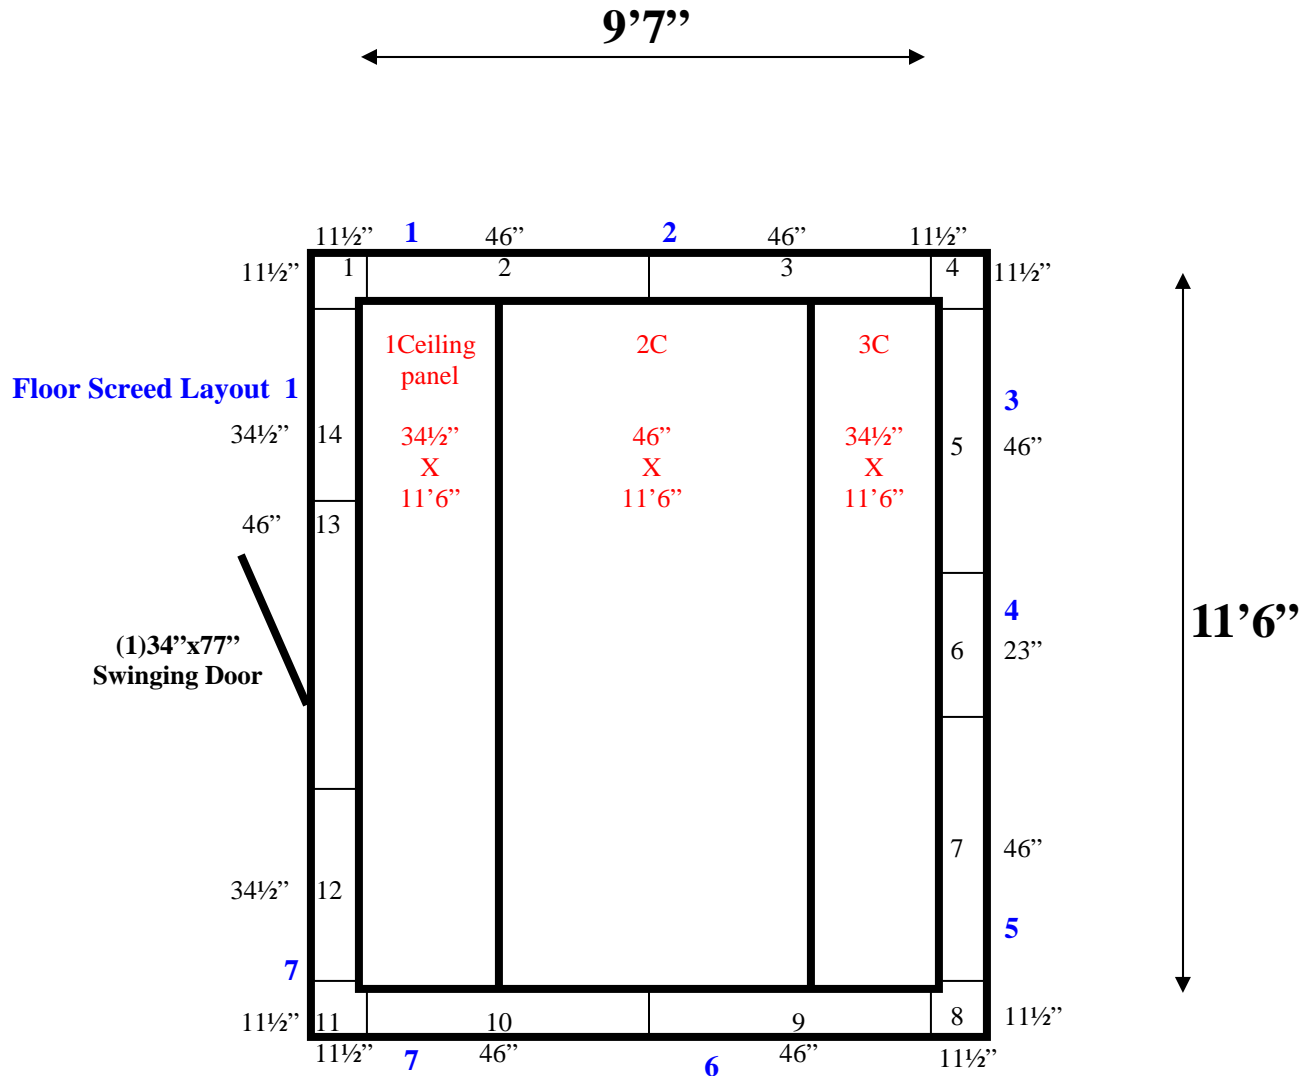

**9'7" x 11'6" x 8'6" H
Walk-In Cooler or Freezer
Wall & Ceiling Panels Diagram**

151-08
Blue Green

REFRIGERATION SUPERSTORE

World's Largest Inventory

New & Used Walk-In/ Drive-In Coolers/ Freezers/ Refrigeration Systems

1423 Planeview Drive, Oshkosh, WI 54904 Tel (920) 231-1711 Fax (920) 231-1701 www.barrinc.com

**9'7" x 11'6" x 8'6" H
Walk-In Cooler or Freezer**

**151-08
Blue Green**