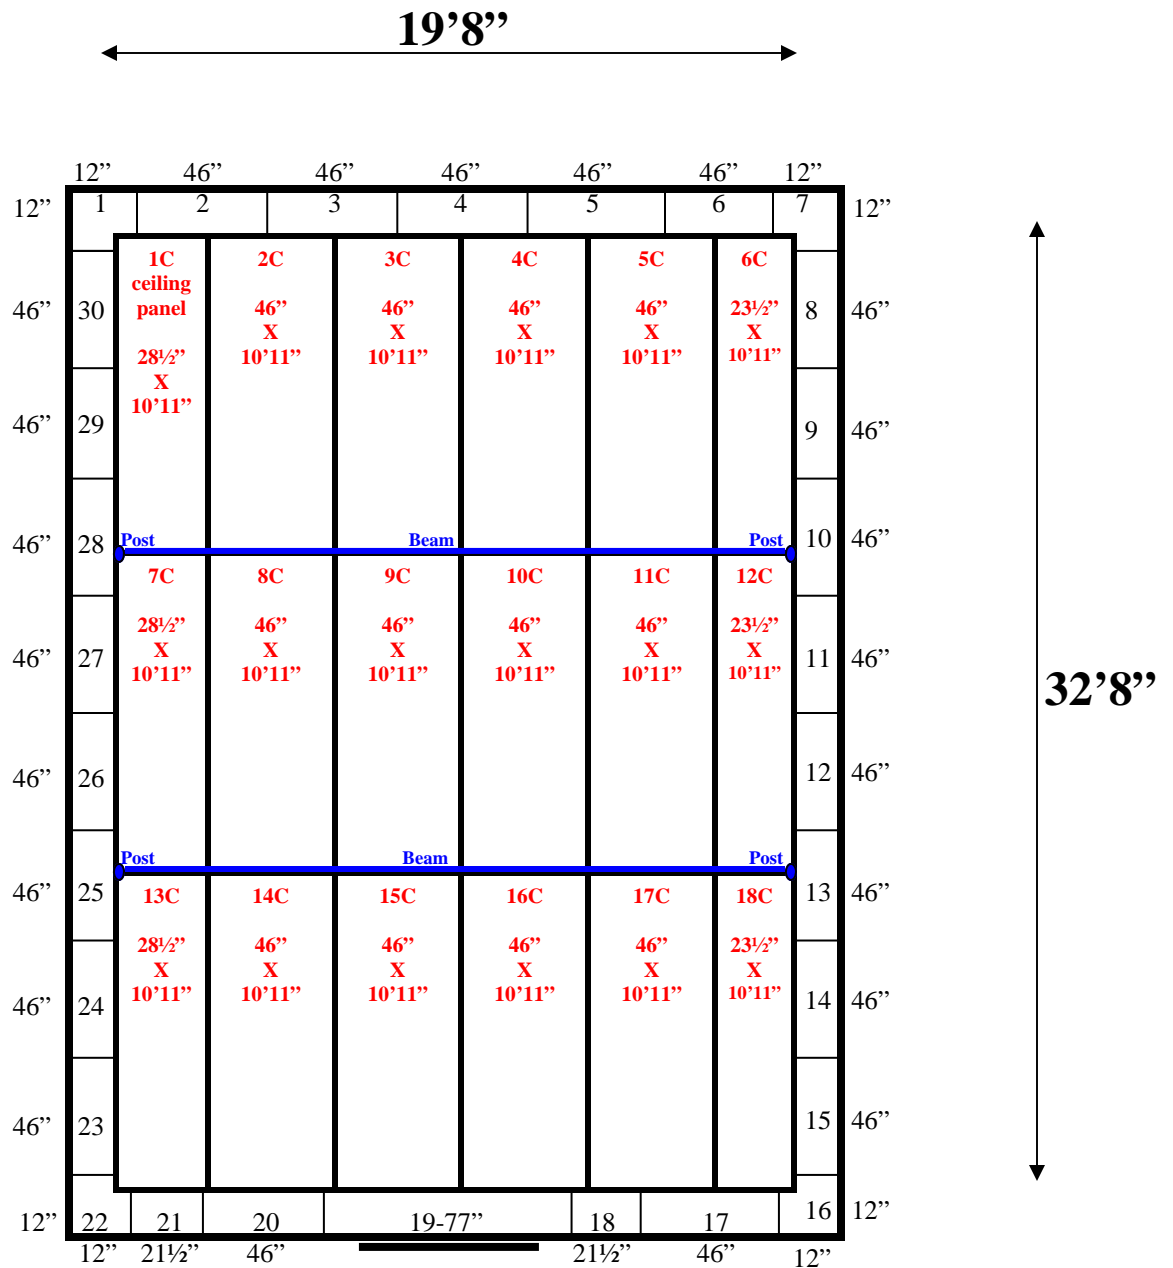

(1) 5'x8'
Swinging Door

Ceiling Support Inside: (2)Beams, (4) Posts

19'8" x 32'8" x 12'4" H
Walk-In Cooler or Freezer
Wall & Ceiling Panels Diagram

5-09
Purple

REFRIGERATION SUPERSTORE

World's Largest Inventory

New & Used Walk-In/ Drive-In Coolers/ Freezers/ Refrigeration Systems

1423 Planeview Drive, Oshkosh, WI 54904 Tel (920) 231-1711 Fax (920) 231-1701 www.barrinc.com

**19'8" x 32'8" x 12'4" H
Walk-In Cooler or Freezer
Wall & Ceiling Panels Diagram**

**19'8" x 32'8" x 12'4" H
Walk-In Cooler or Freezer
Wall & Ceiling Panels Diagram**

5-09
Purple