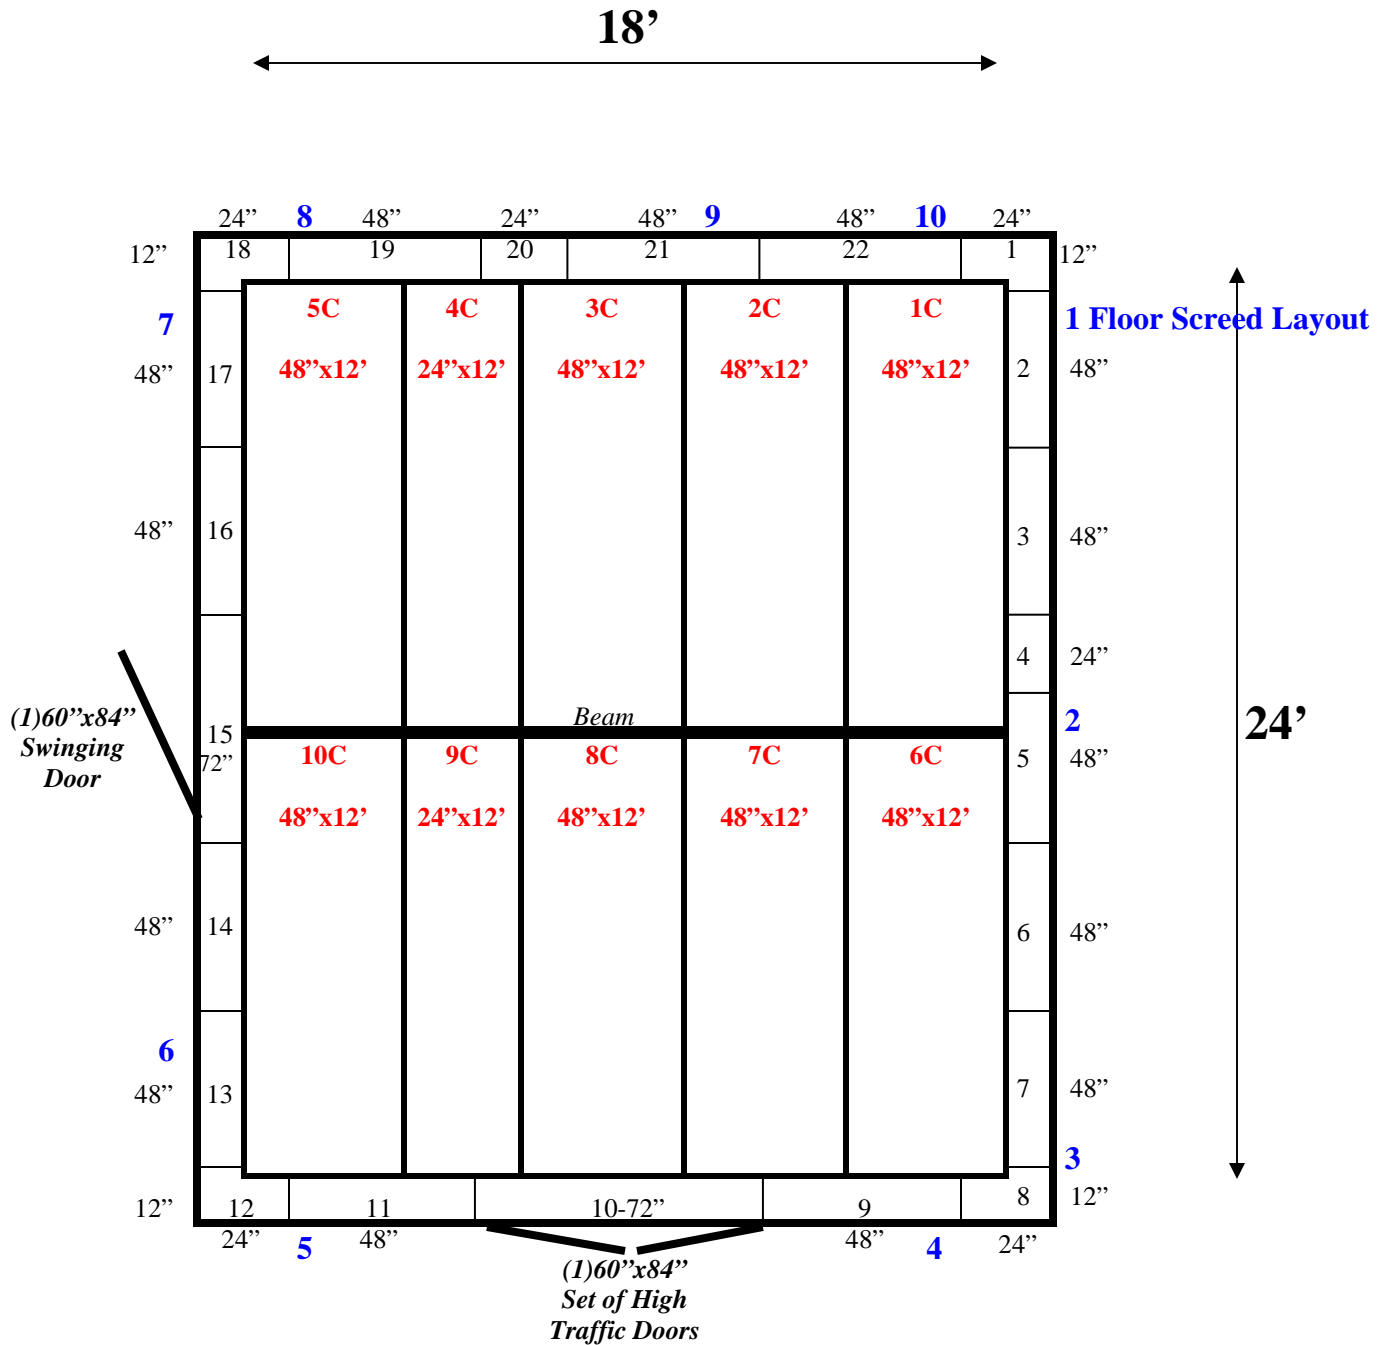

18' x 24' x 10'4" H
Walk-In Cooler or Freezer
Wall & Ceiling Panels Diagram

4-09
Lt Blue

REFRIGERATION SUPERSTORE

World's Largest Inventory

New & Used Walk-In/ Drive-In Coolers/ Freezers/ Refrigeration Systems

1423 Planeview Drive, Oshkosh, WI 54904 Tel (920) 231-1711 Fax (920) 231-1701 www.barrinc.com

**18' x 24' x 10'4" H
Walk-In Cooler or Freezer
Wall & Ceiling Panels Diagram**

4-09
Green