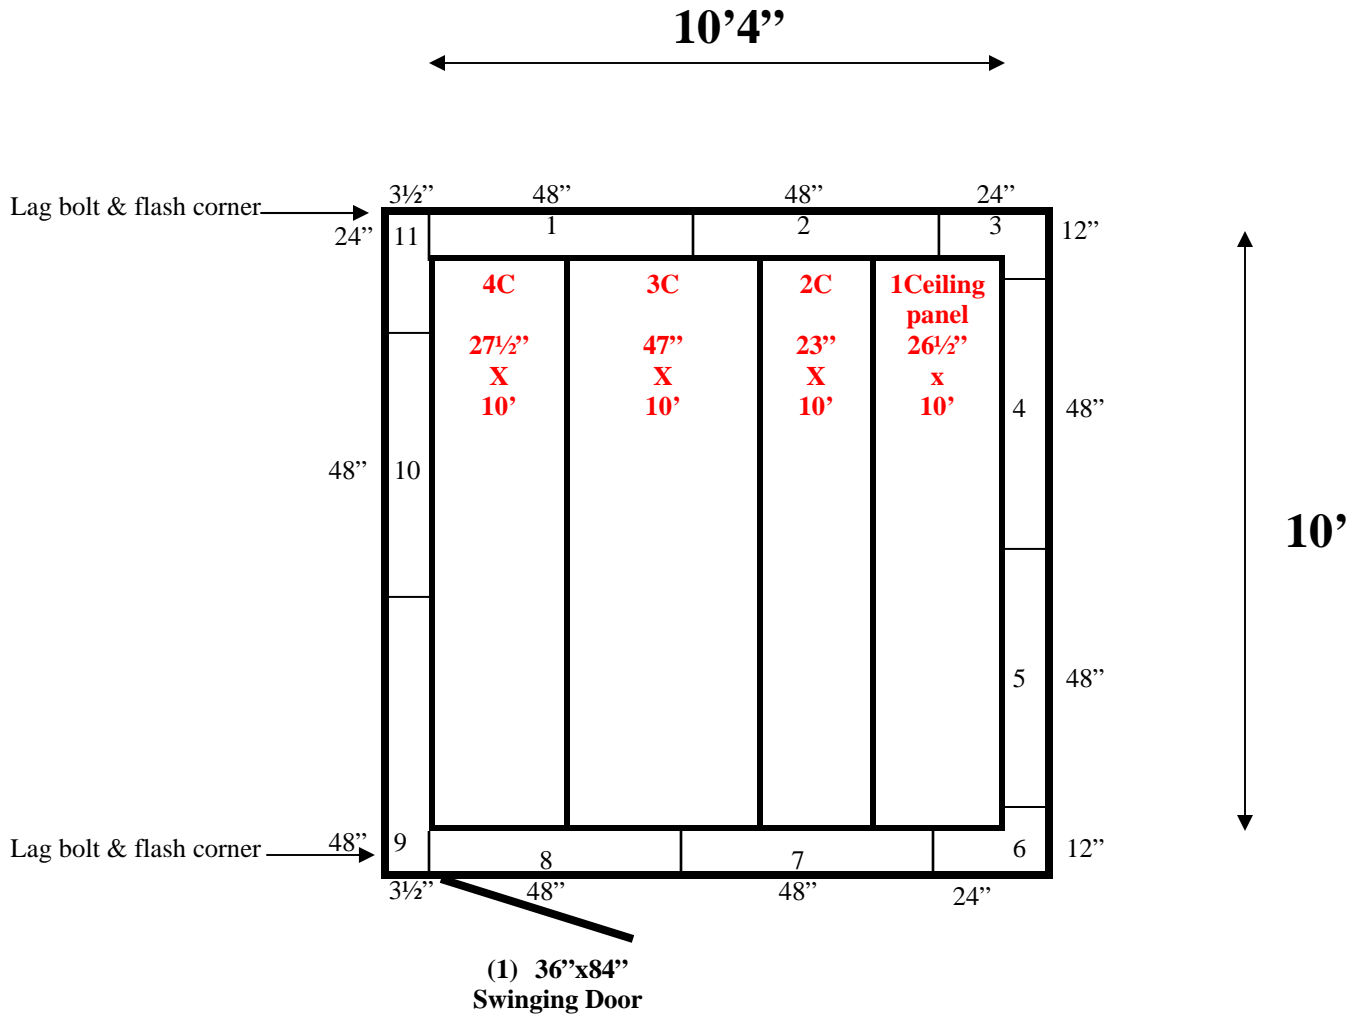

**10' x 10'4" x 8'4" H  
Walk-In Cooler or Freezer  
Wall & Ceiling Panels Diagram**

**REFRIGERATION SUPERSTORE**

*World's Largest Inventory*

*New & Used Walk-In/ Drive-In Coolers/ Freezers/ Refrigeration Systems*