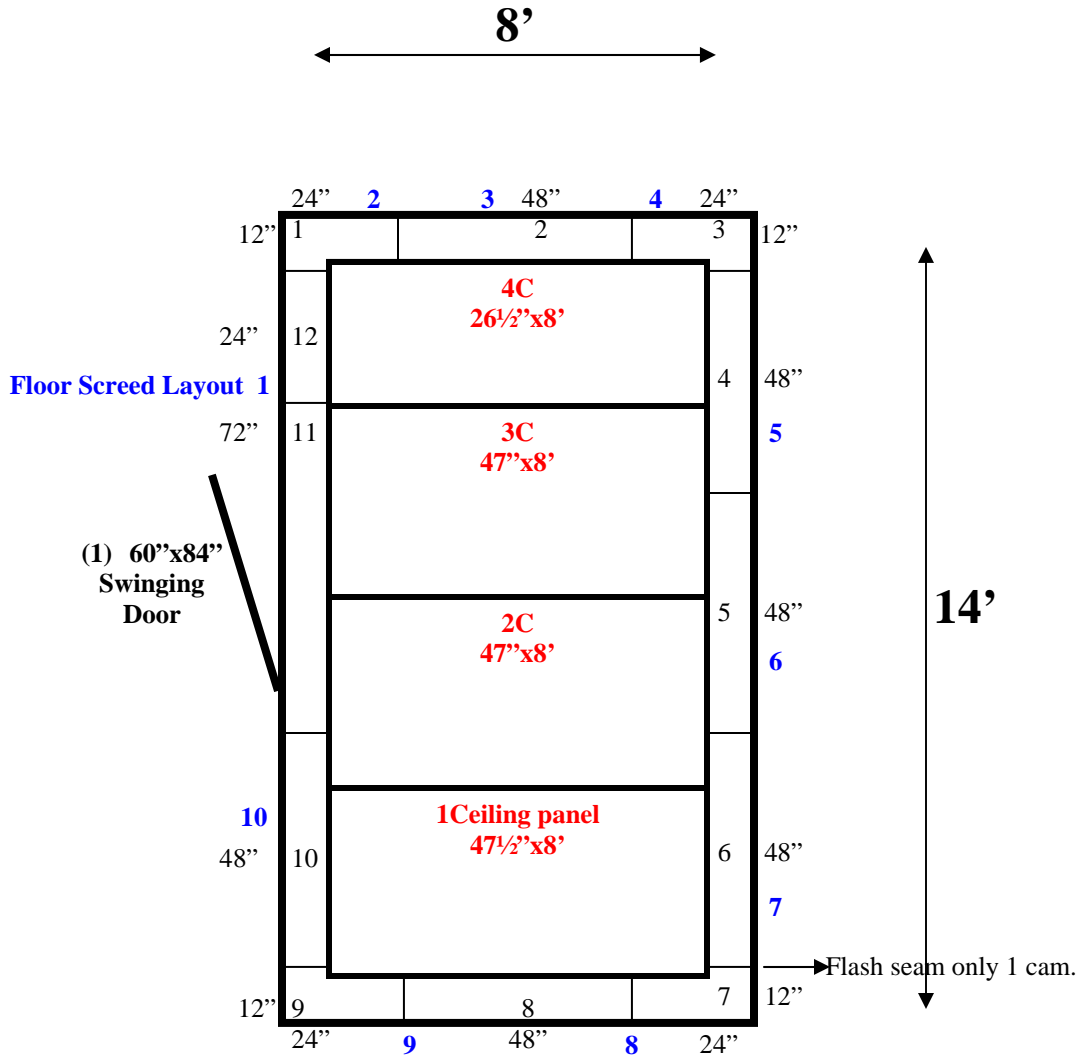

Lag bolt & flash ceilings down to walls.

8' x 14' x 8'5" H
Walk-In Cooler or Freezer
Wall & Ceiling Panels Diagram

4-09
Yellow LtBlue

REFRIGERATION SUPERSTORE

World's Largest Inventory

New & Used Walk-In/ Drive-In Coolers/ Freezers/ Refrigeration Systems

1423 Planeview Drive, Oshkosh, WI 54904 Tel (920) 231-1711 Fax (920) 231-1701 www.barrinc.com

**8' x 14' x 8'5" H
Walk-In Cooler or Freezer
Wall & Ceiling Panels Diagram**

4-09
Yellow LtBlue