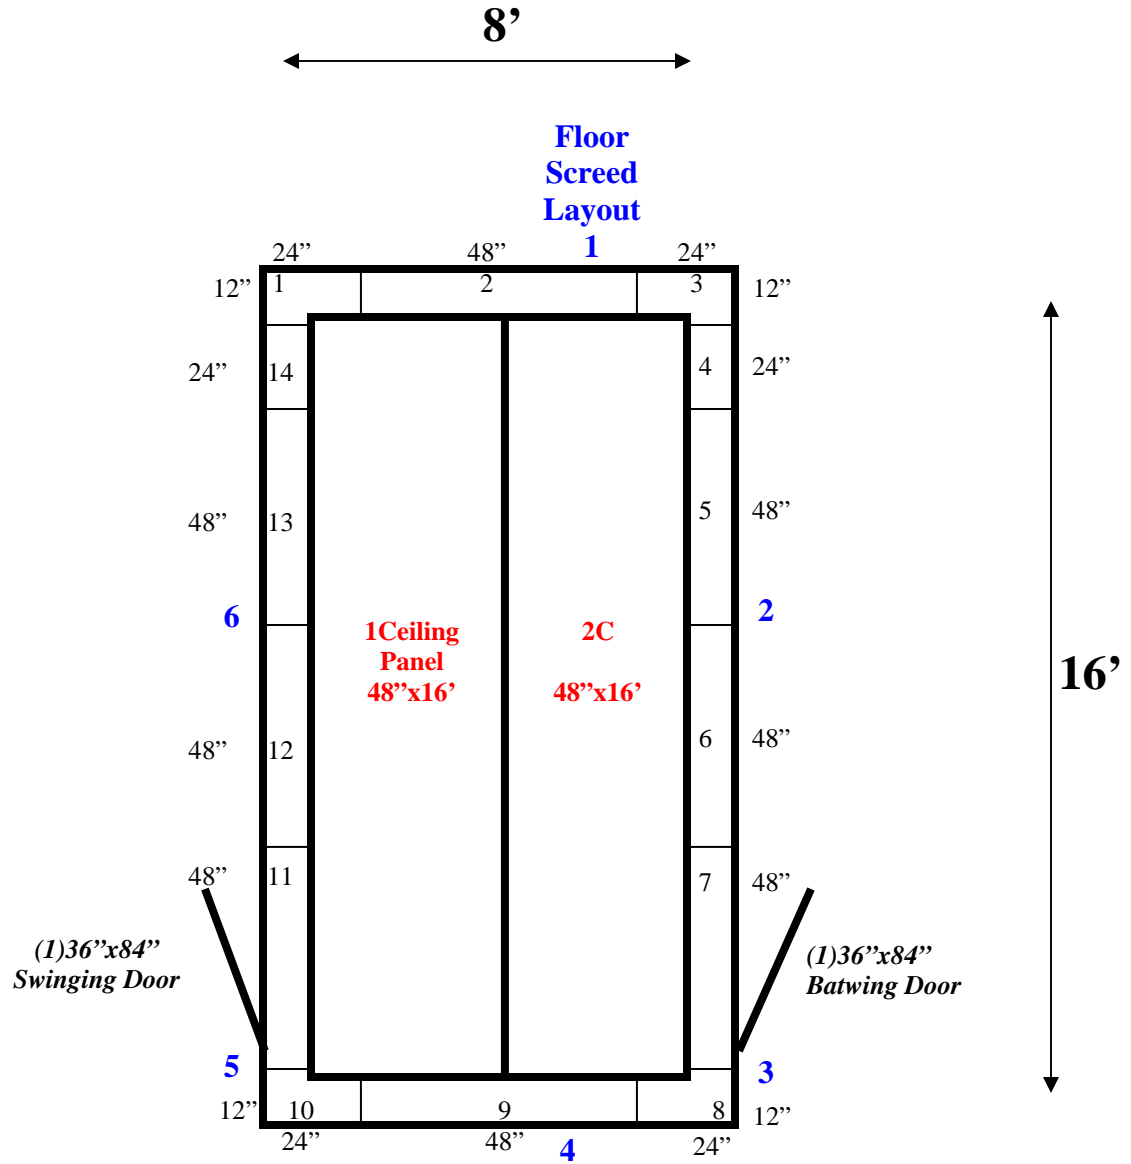

**8' x 16' x 8'4" H  
Walk-In Cooler or Freezer  
Wall & Ceiling Panels Diagram**

**REFRIGERATION SUPERSTORE**

*World's Largest Inventory*

*New & Used Walk-In/ Drive-In Coolers/ Freezers/ Refrigeration Systems*