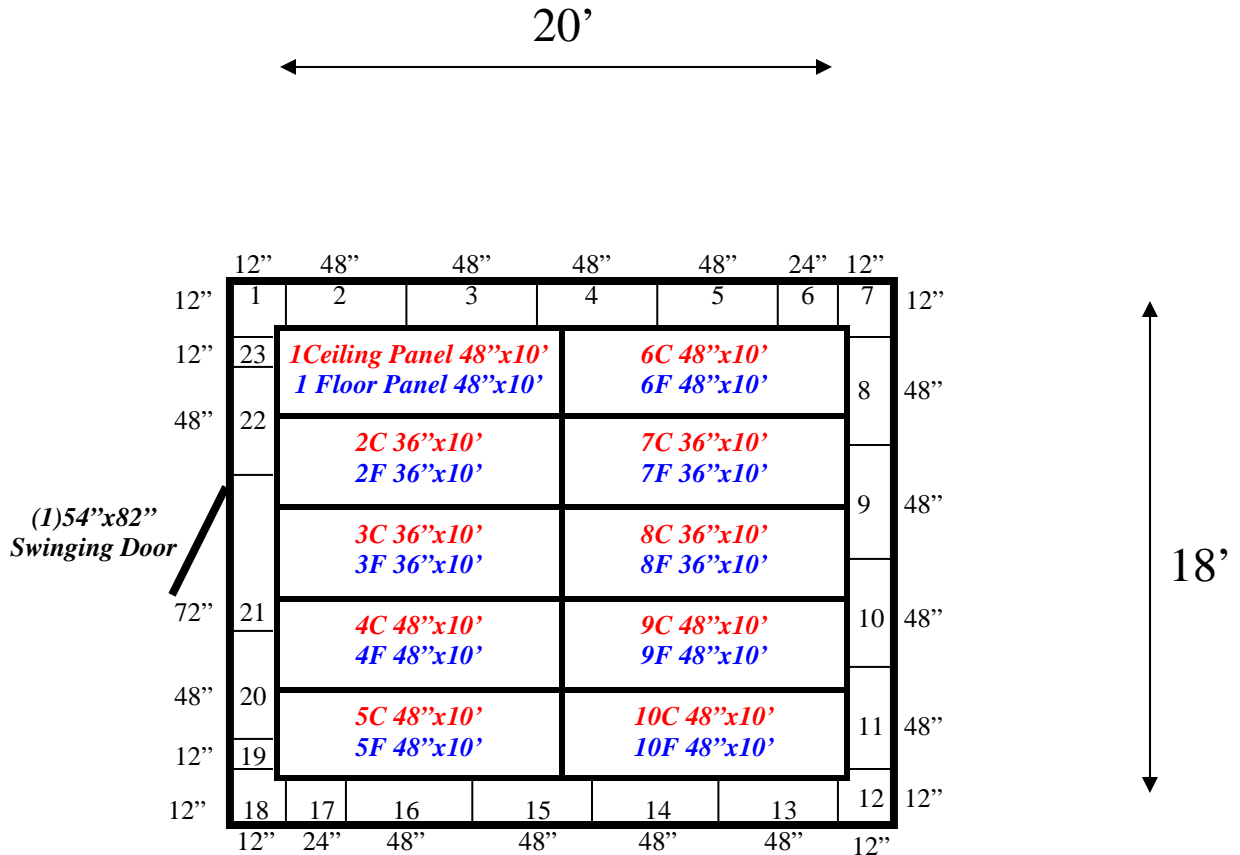

*Ceiling panel & Floor panels layout the same.*

**18' x 20' x 8'9" H  
Walk-In Freezer with Floor  
Wall, Ceiling & Floor Panels Diagram**

136-08  
Lt Blue

**REFRIGERATION SUPERSTORE**

*World's Largest Inventory*

**18' x 20' x 8'9" H  
Walk-In Freezer with Floor**

154-08