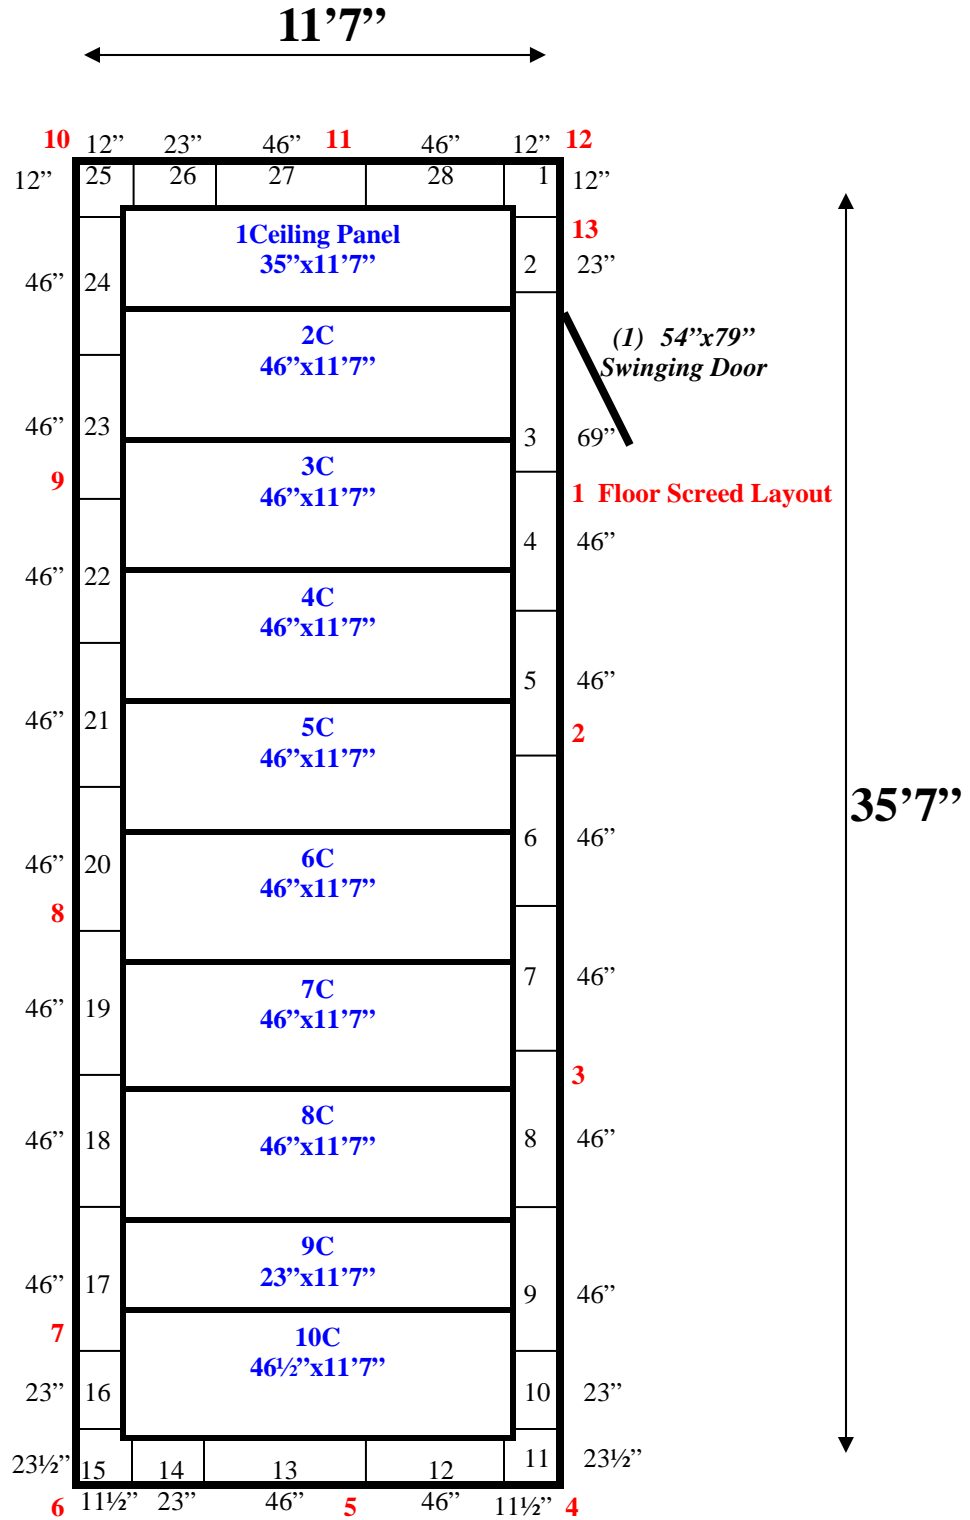

11'7" x 35'7" x 8'5" H
Walk-In Cooler or Freezer
Wall & Ceiling Panels Diagram

153-08
Yellow

REFRIGERATION SUPERSTORE

World's Largest Inventory

New & Used Walk-In/ Drive-In Coolers/ Freezers/ Refrigeration Systems

1423 Planeview Drive, Oshkosh, WI 54904 USA Tel (920) 231-1711 Fax (920) 231-1701 www.barrinc.com

**11'7" x 35'7" x 8'5" H
Walk-In Cooler or Freezer**

**153-08
Yellow**

REFRIGERATION SUPERSTORE

World's Largest Inventory