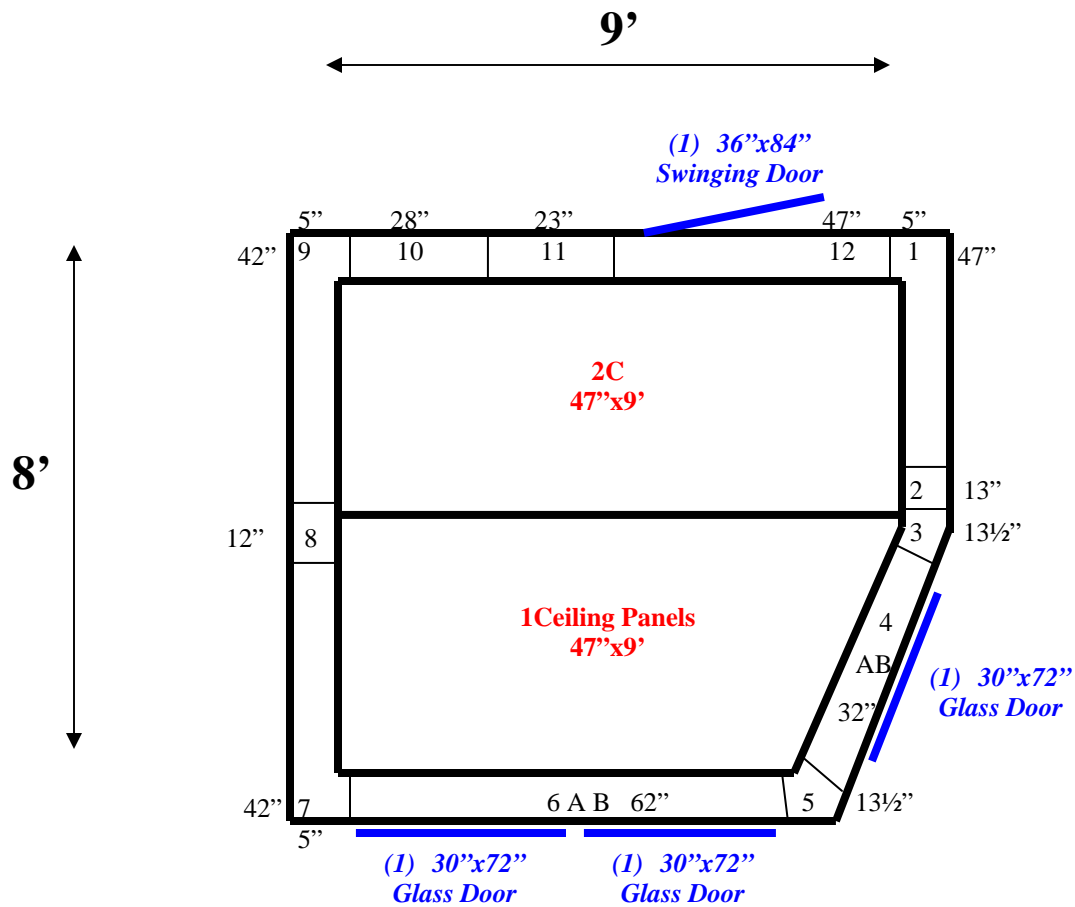

**8' x 9' x 9' H  
Walk-In Cooler with Glass Doors  
Wall & Ceiling Panels Diagram**

**REFRIGERATION SUPERSTORE**

*World's Largest Inventory*

*New & Used Walk-In/ Drive-In Coolers/ Freezers/ Refrigeration Systems*

1423 Planeview Drive, Oshkosh, WI 54904 USA Tel (920) 231-1711 Fax (920) 231-1701 www.barrinc.com

**8' x 9' x 9' H  
Walk-In Cooler with Glass Doors**